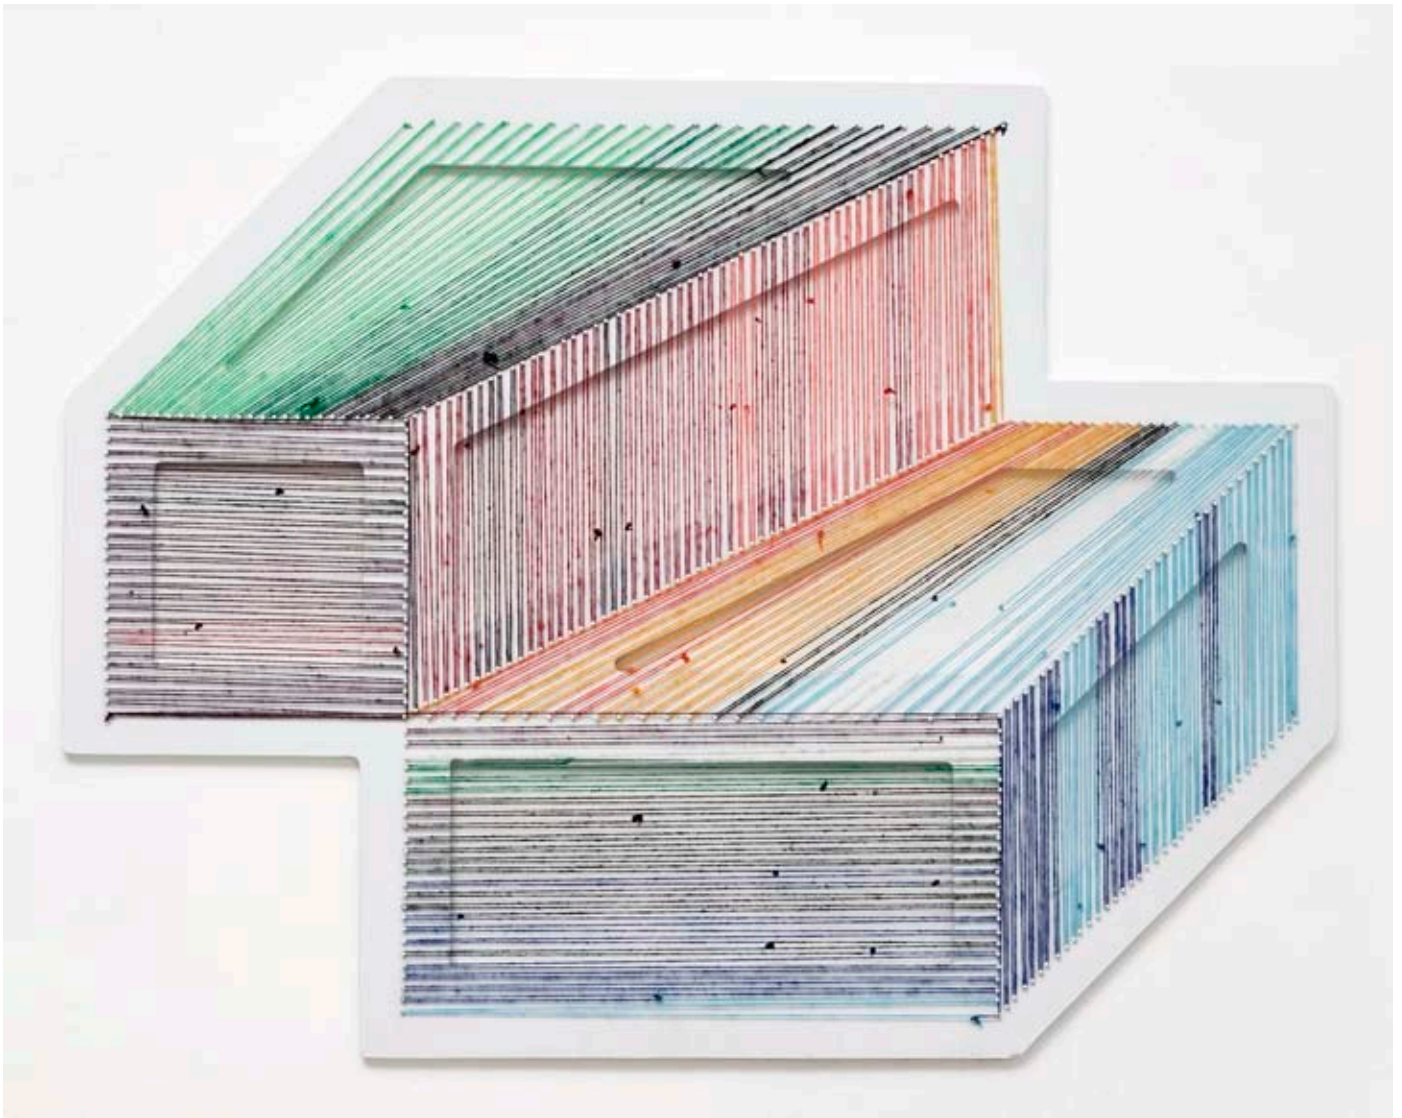

Adrian Esparza

MID-CENTURY CULTURAL CONTENT

15 Nov 2014 – 10 Jan 2015

Past Perspective 3, 2014

sarape, wood, nails, enamel

83,8 x 109,2 cm
33.0 x 43.0 inches
2.8 x 3.6 feet