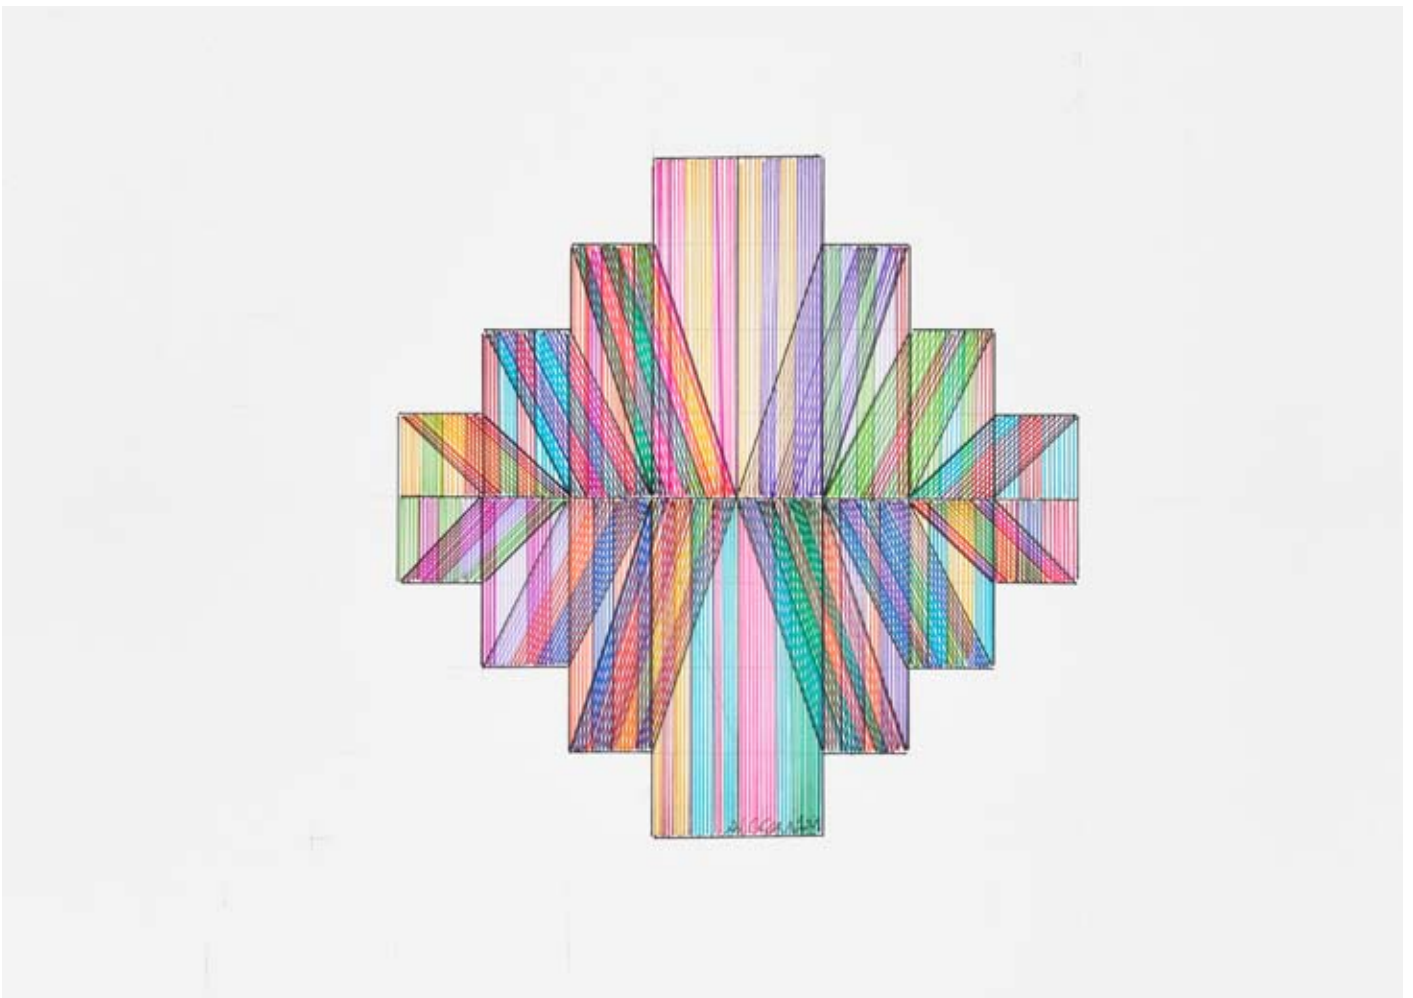

Adrian Esparza

MID-CENTURY CULTURAL CONTENT

15 Nov 2014 – 10 Jan 2015

PC 2, 2014

pencil, felt pen on Bristol board
framed

29,7 x 42 cm

11.7 x 16.5 inches