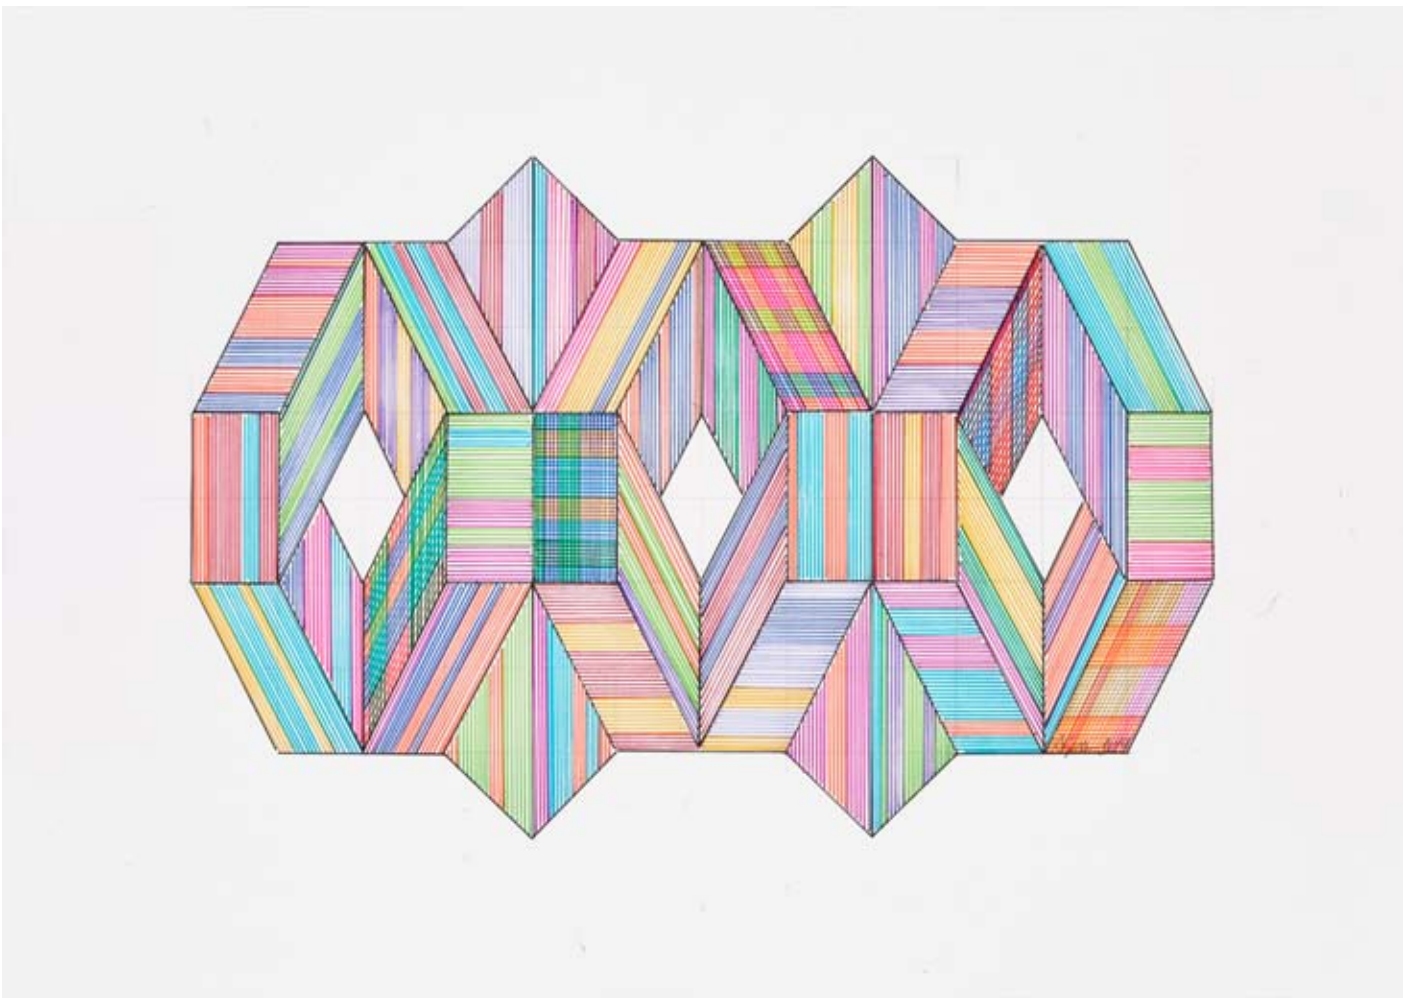

PC 4, 2014

pencil, felt pen on Bristol board
framed

29,7 x 42 cm

11.7 x 16.5 inches

Adrian Esparza

MID-CENTURY CULTURAL CONTENT

15 Nov 2014 – 10 Jan 2015

PC 5, 2014