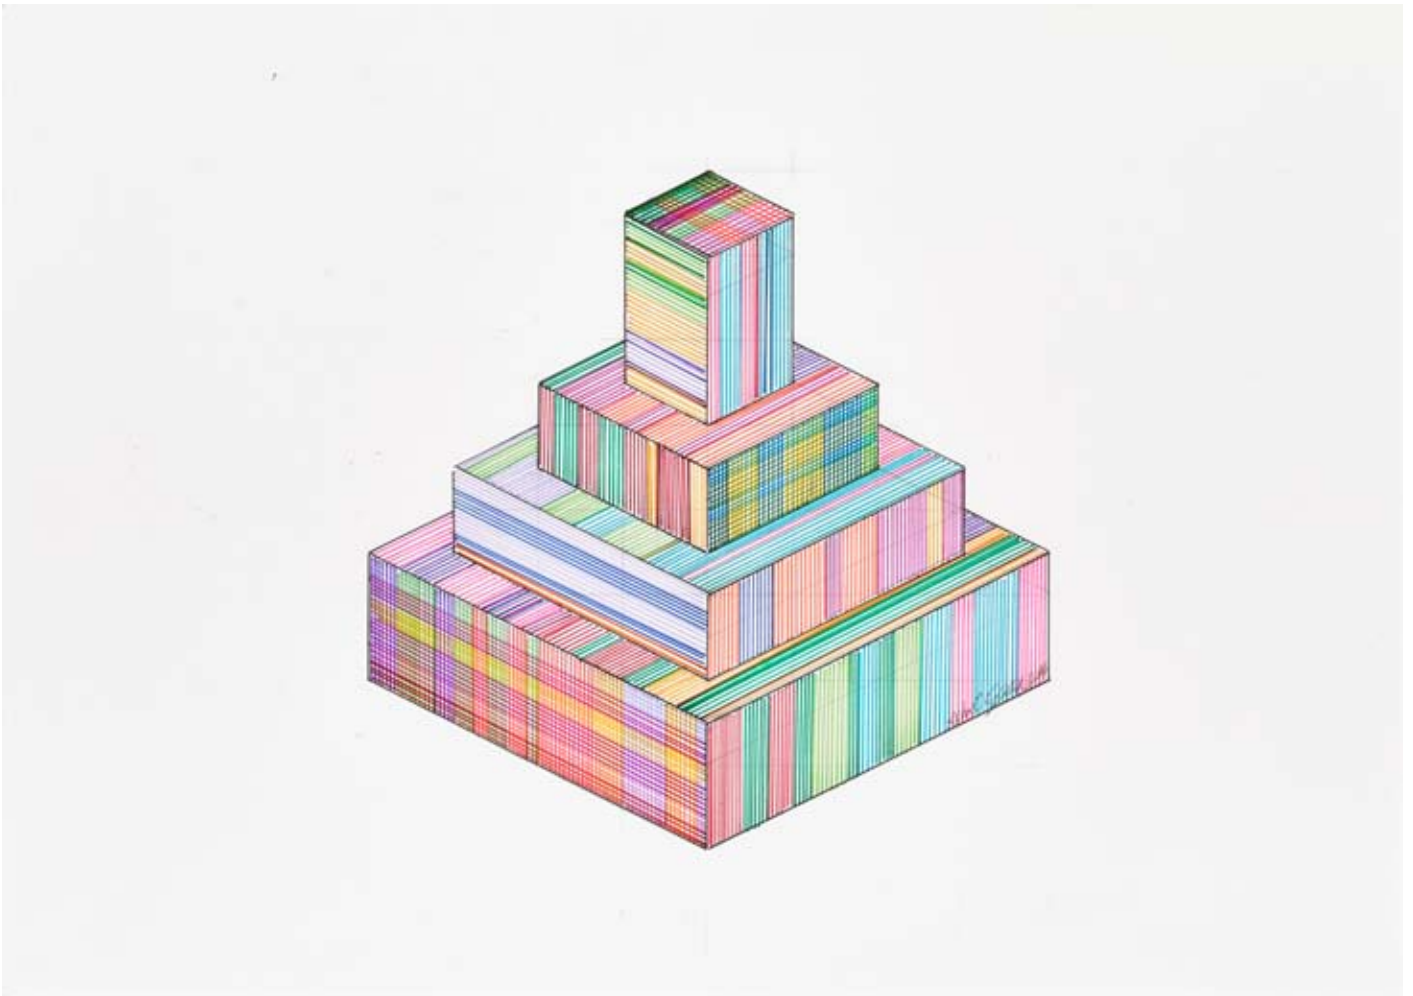

Adrian Esparza

MID-CENTURY CULTURAL CONTENT

15 Nov 2014 – 10 Jan 2015

PC 1, 2014

pencil, felt pen on Bristol board
framed

29,7 x 42 cm

11.7 x 16.5 inches