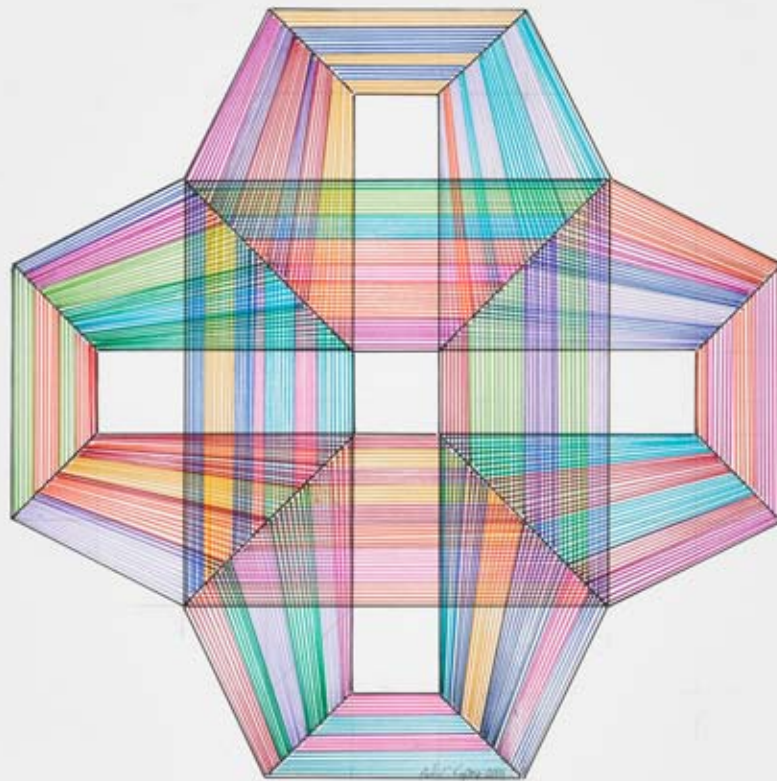

Adrian Esparza

MID-CENTURY CULTURAL CONTENT

15 Nov 2014 – 10 Jan 2015

PC 9, 2014

pencil, felt pen on Bristol board
framed

29,7 x 42 cm

11.7 x 16.5 inches