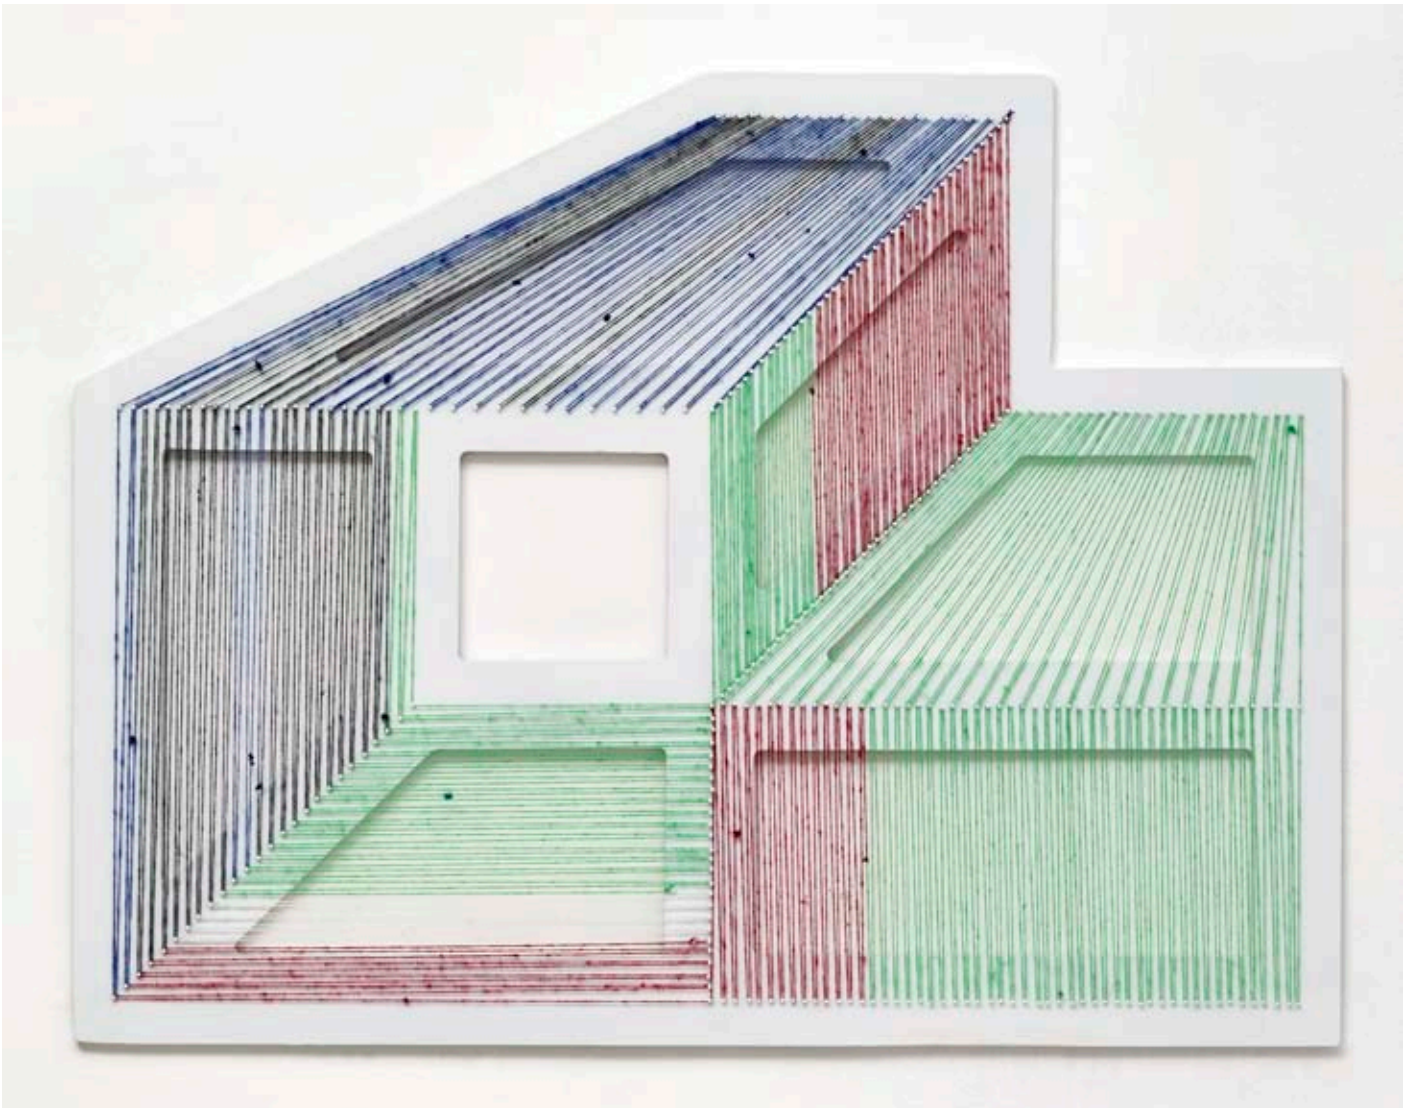

Adrian Esparza

MID-CENTURY CULTURAL CONTENT

15 Nov 2014 – 10 Jan 2015

postcard 4, 2013

nails, wood, color, thread

109,2 x 134,6 cm
43 x 53 inches
3.6 x 4.4 feet

Adrian Esparza

MID-CENTURY CULTURAL CONTENT

15 Nov 2014 – 10 Jan 2015

postcard 5, 2013

nails, wood, color, thread

109,2 x 134,6 cm

43 x 53 inches

3.6 x 4.4 feet

Adrian Esparza

MID-CENTURY CULTURAL CONTENT

15 Nov 2014 – 10 Jan 2015

Back and Forth, 2014

sarape, wood, nails, enamel

109,2 x 213,4 cm
43.0 x 84.0 inches
3.6 x 7.0 feet

Adrian Esparza

MID-CENTURY CULTURAL CONTENT

15 Nov 2014 – 10 Jan 2015

Past Perspective 1, 2014

sarape, wood, nails, enamel

83,8 x 109,2 cm
33.0 x 43.0 inches
2.8 x 3.6 feet

Adrian Esparza

MID-CENTURY CULTURAL CONTENT

15 Nov 2014 – 10 Jan 2015

Past Perspective 2, 2014

sarape, wood, nails, enamel

83,8 x 109,2 cm
33.0 x 43.0 inches
2.8 x 3.6 feet