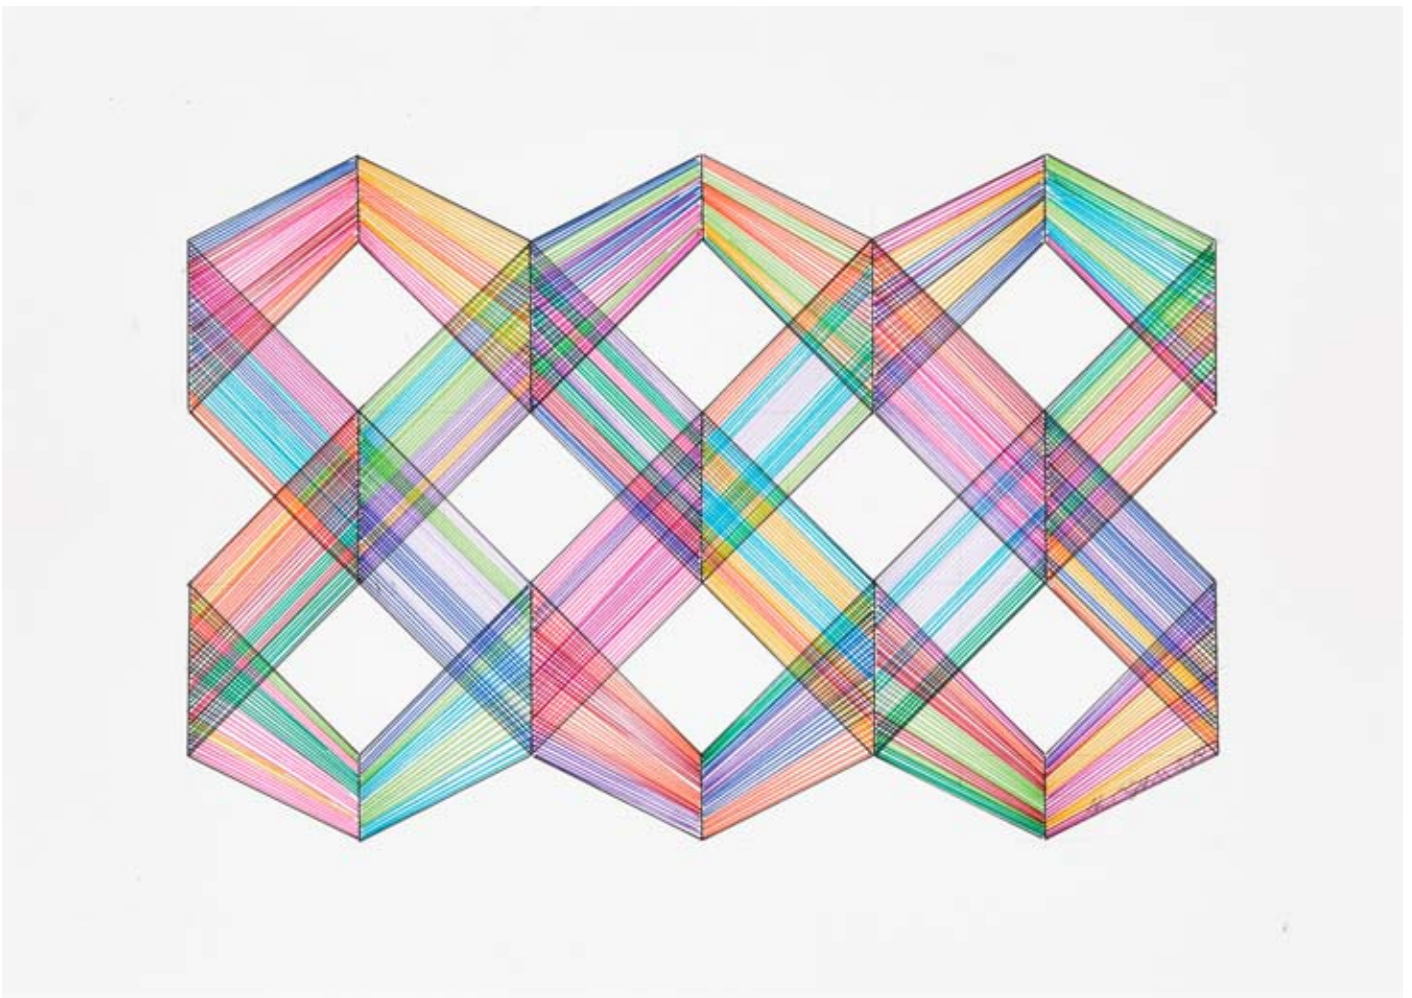

pencil, felt pen on Bristol board
framed

29,7 x 42 cm

11.7 x 16.5 inches

Adrian Esparza

MID-CENTURY CULTURAL CONTENT

15 Nov 2014 – 10 Jan 2015

PC 6, 2014

pencil, felt pen on Bristol board
framed