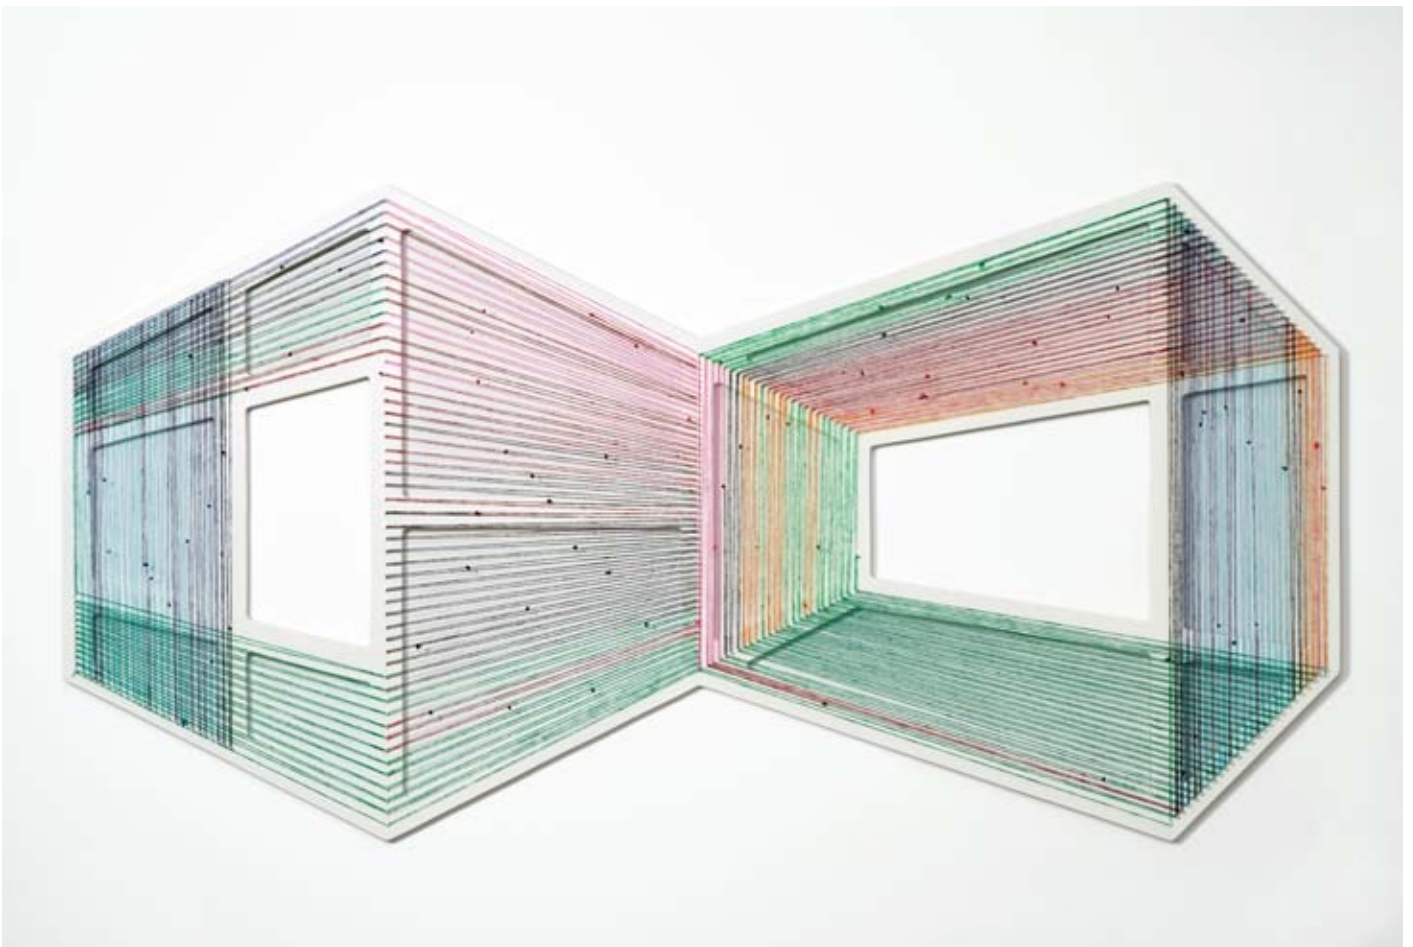

15 Nov 2014 – 10 Jan 2015

Glass House 1, 2014

sarape, wood, nails, enamel

107 x 207,7 cm

42.1 x 81.8 inches

3.5 x 6.8 feet

Adrian Esparza

MID-CENTURY CULTURAL CONTENT

15 Nov 2014 – 10 Jan 2015

Glass House 2, 2014

sarape, wood, nails, enamel

107,3 x 208,1 cm
42.2 x 81.9 inches
3.5 x 6.8 feet

Adrian Esparza

MID-CENTURY CULTURAL CONTENT

15 Nov 2014 – 10 Jan 2015

Glass House 3, 2014