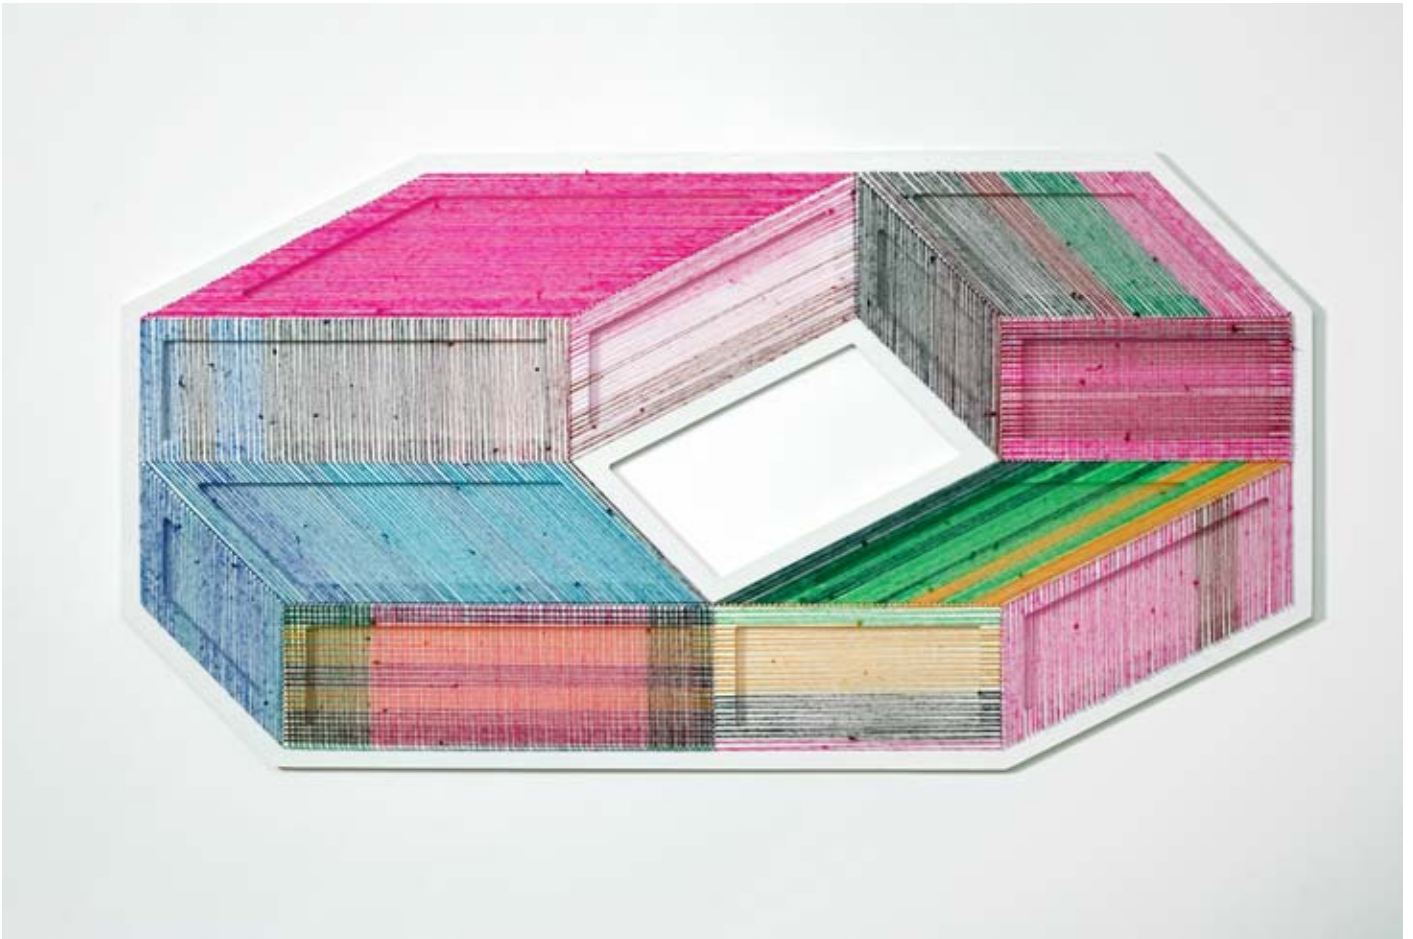

Adrian Esparza

MID-CENTURY CULTURAL CONTENT

15 Nov 2014 – 10 Jan 2015

Back and Forth, 2014

sarape, wood, nails, enamel

109,2 x 213,4 cm
43.0 x 84.0 inches
3.6 x 7.0 feet