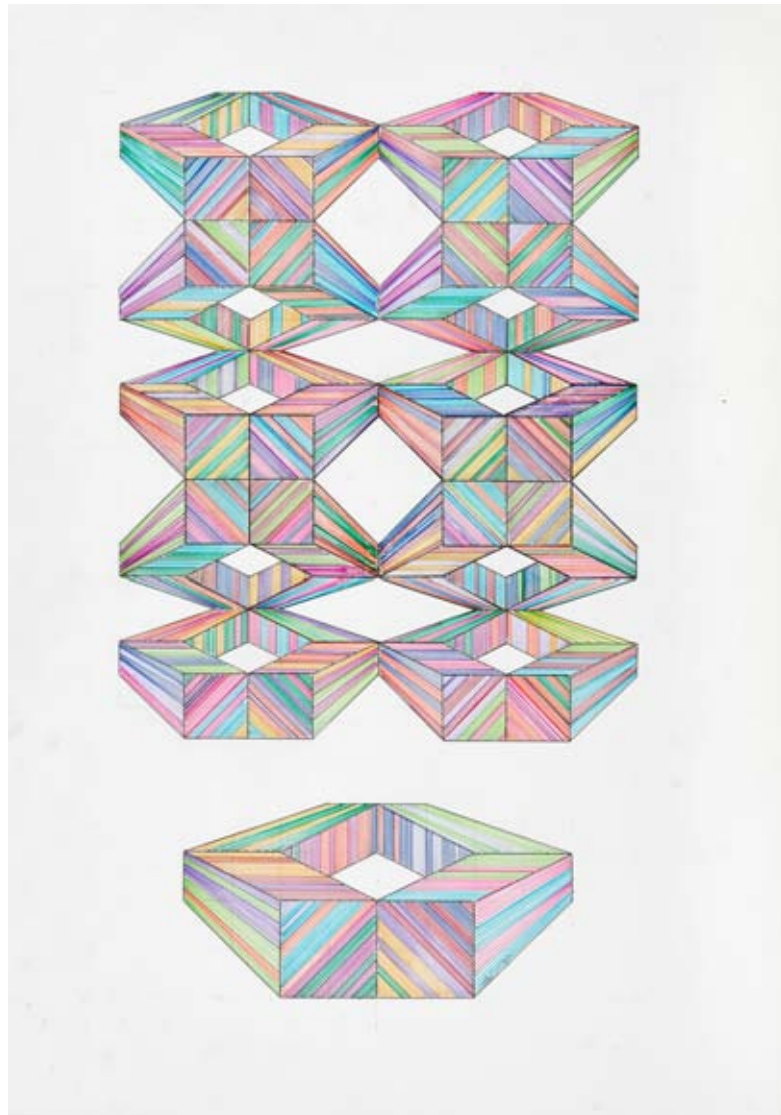

Adrian Esparza

MID-CENTURY CULTURAL CONTENT

15 Nov 2014 – 10 Jan 2015

PC 10, 2014

pencil, felt pen on Bristol board
framed

70 x 50 cm

27.6 x 19.7 inches

2.3 x 1.6 feet