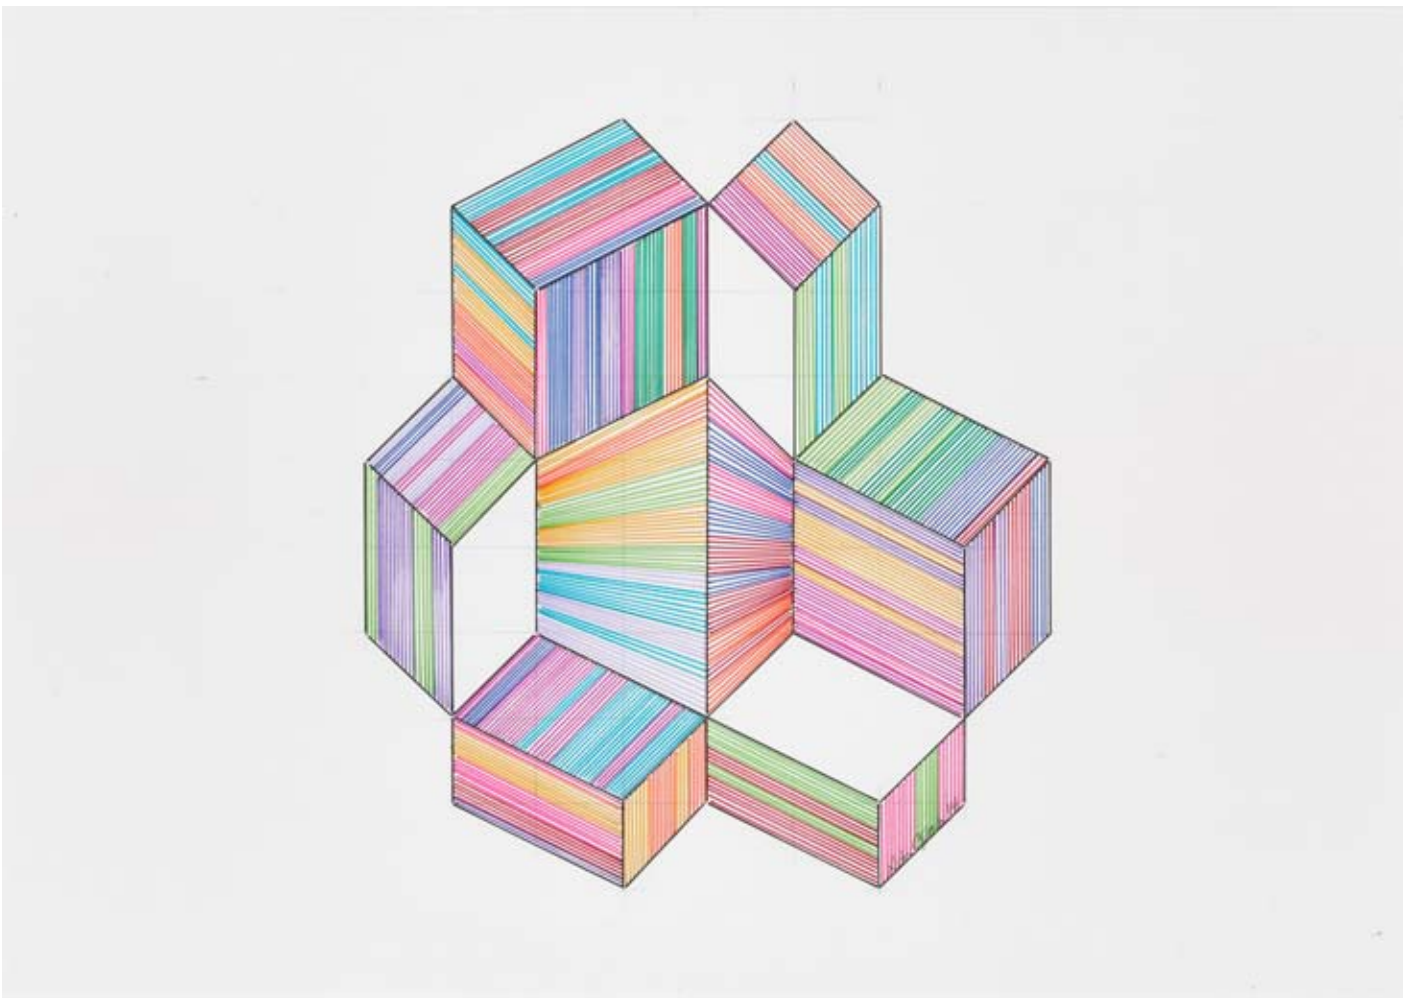

Adrian Esparza

MID-CENTURY CULTURAL CONTENT

15 Nov 2014 – 10 Jan 2015

PC 3, 2014

pencil, felt pen on Bristol board
framed

29,7 x 42 cm

11.7 x 16.5 inches