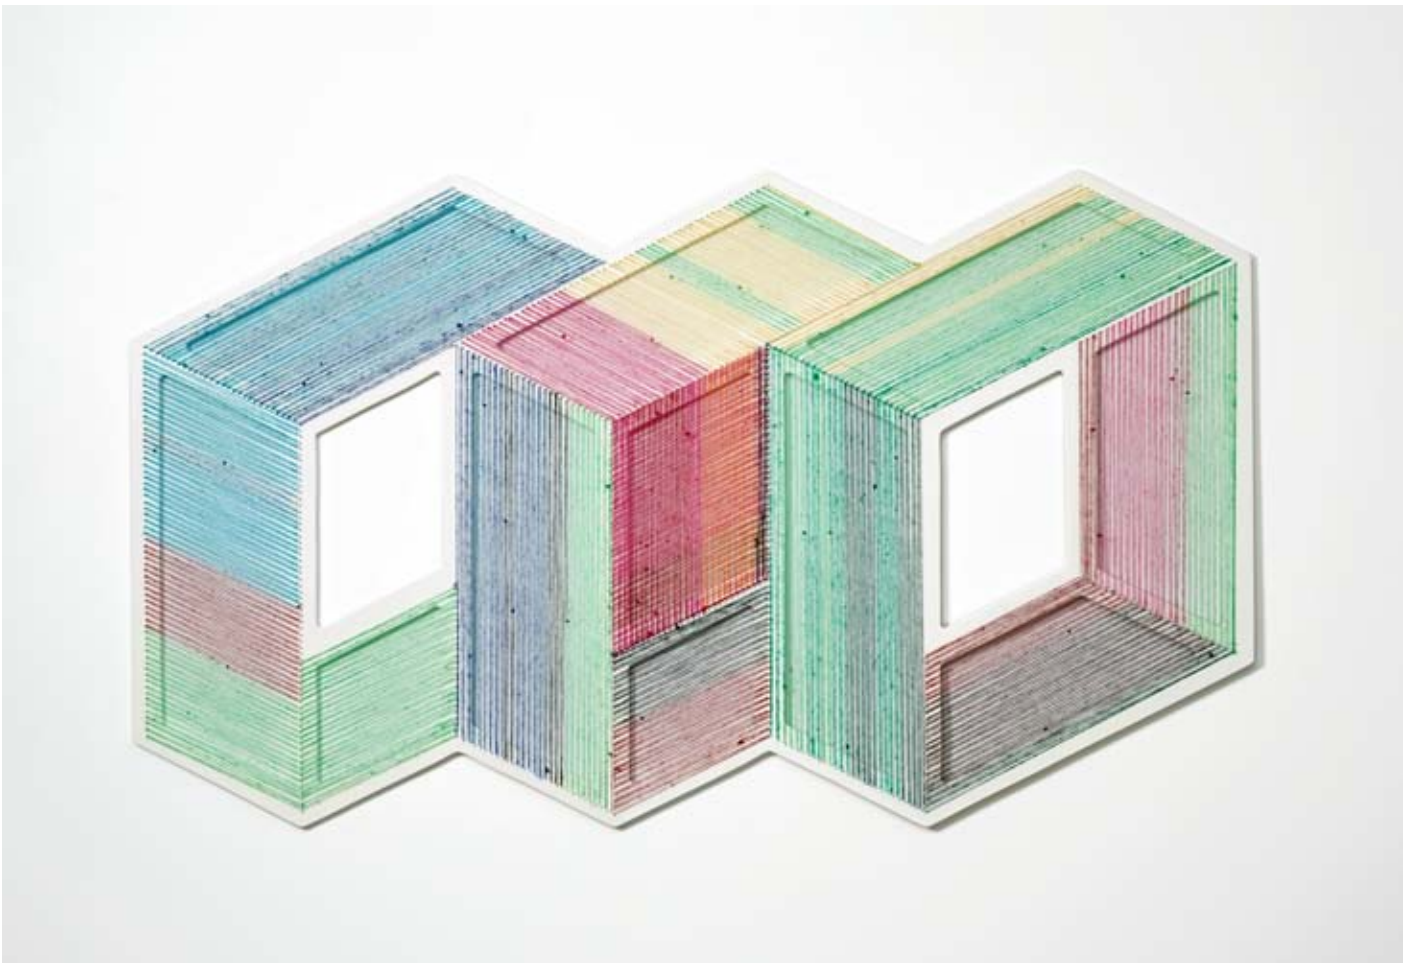

Adrian Esparza

MID-CENTURY CULTURAL CONTENT

15 Nov 2014 – 10 Jan 2015

Glass House 5, 2014

sarape, wood, nails, enamel

107,5 x 182,2 cm
42.3 x 71.7 inches
3.5 x 6.0 feet