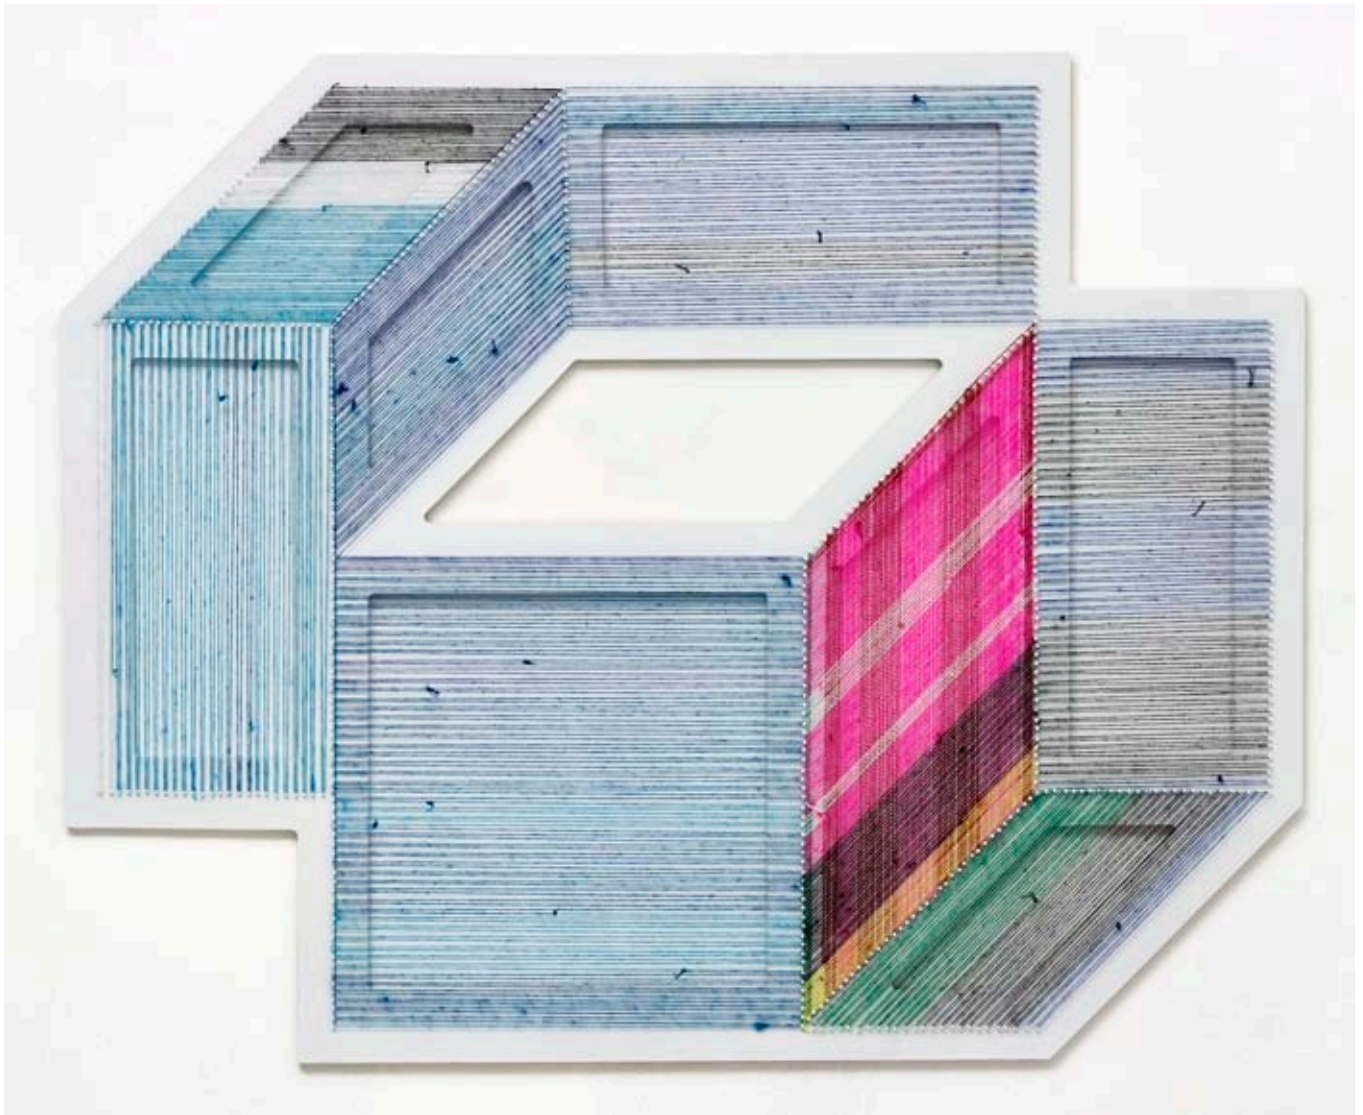

Adrian Esparza

MID-CENTURY CULTURAL CONTENT

15 Nov 2014 – 10 Jan 2015

postcard 4, 2013

nails, wood, color, thread

109,2 x 134,6 cm
43 x 53 inches
3.6 x 4.4 feet

Adrian Esparza

MID-CENTURY CULTURAL CONTENT

15 Nov 2014 – 10 Jan 2015

postcard 5, 2013

nails, wood, color, thread

109,2 x 134,6 cm

43 x 53 inches

3.6 x 4.4 feet

Adrian Esparza

MID-CENTURY CULTURAL CONTENT