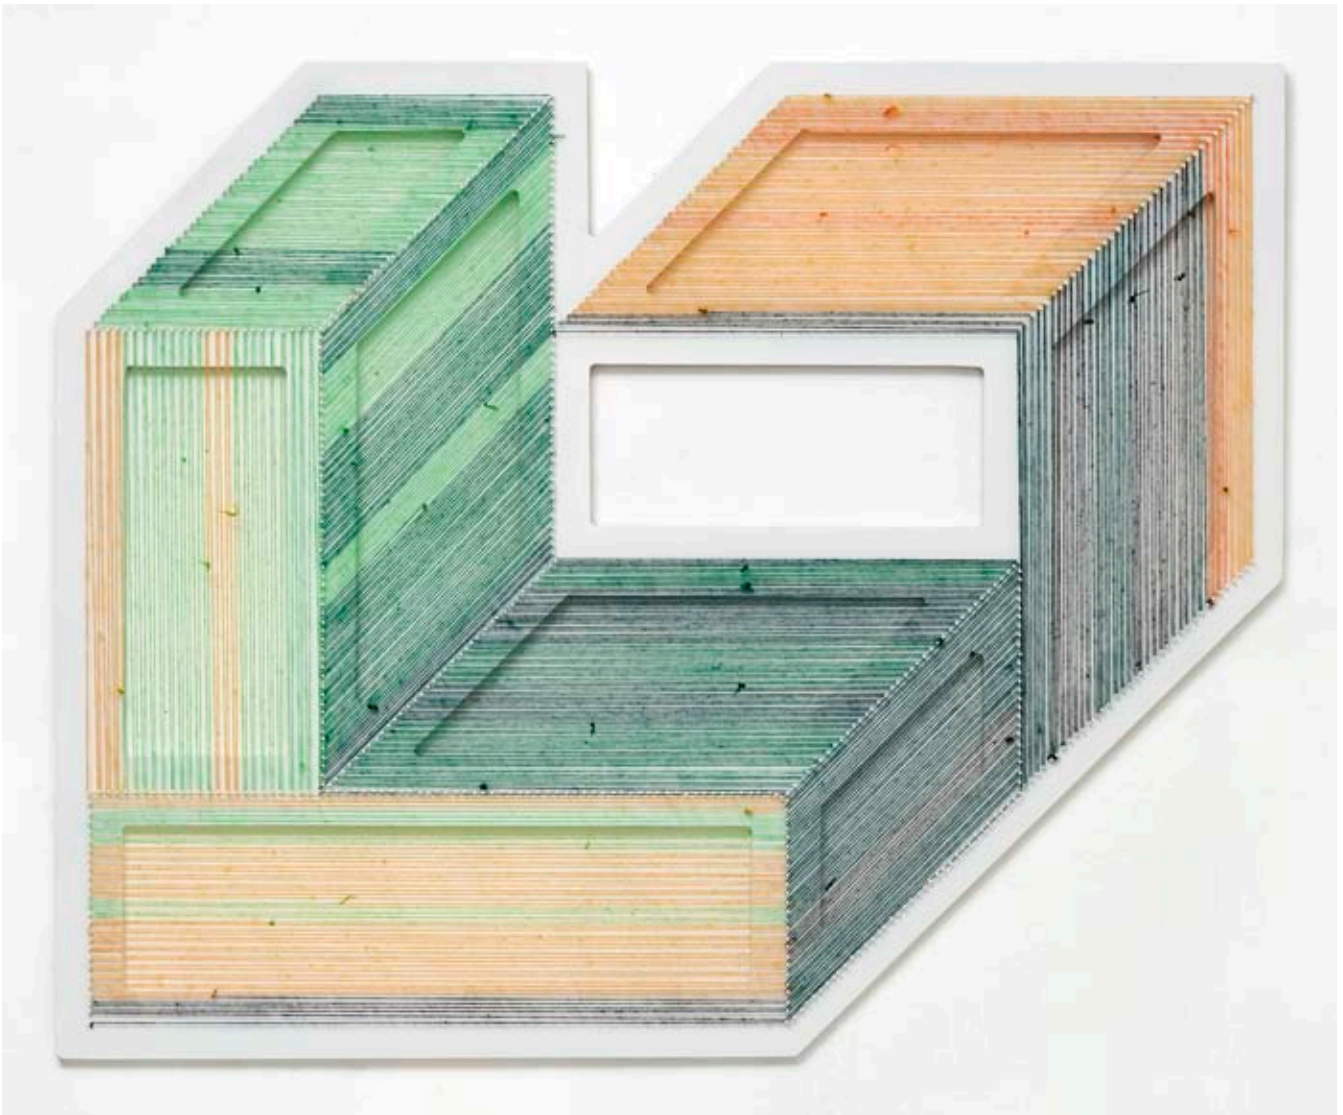

Adrian Esparza

MID-CENTURY CULTURAL CONTENT

15 Nov 2014 – 10 Jan 2015

postcard 4, 2013

nails, wood, color, thread

109,2 x 134,6 cm
43 x 53 inches
3.6 x 4.4 feet

Adrian Esparza

MID-CENTURY CULTURAL CONTENT

15 Nov 2014 – 10 Jan 2015

postcard 5, 2013

nails, wood, color, thread

109,2 x 134,6 cm

43 x 53 inches

3.6 x 4.4 feet

Adrian Esparza

MID-CENTURY CULTURAL CONTENT