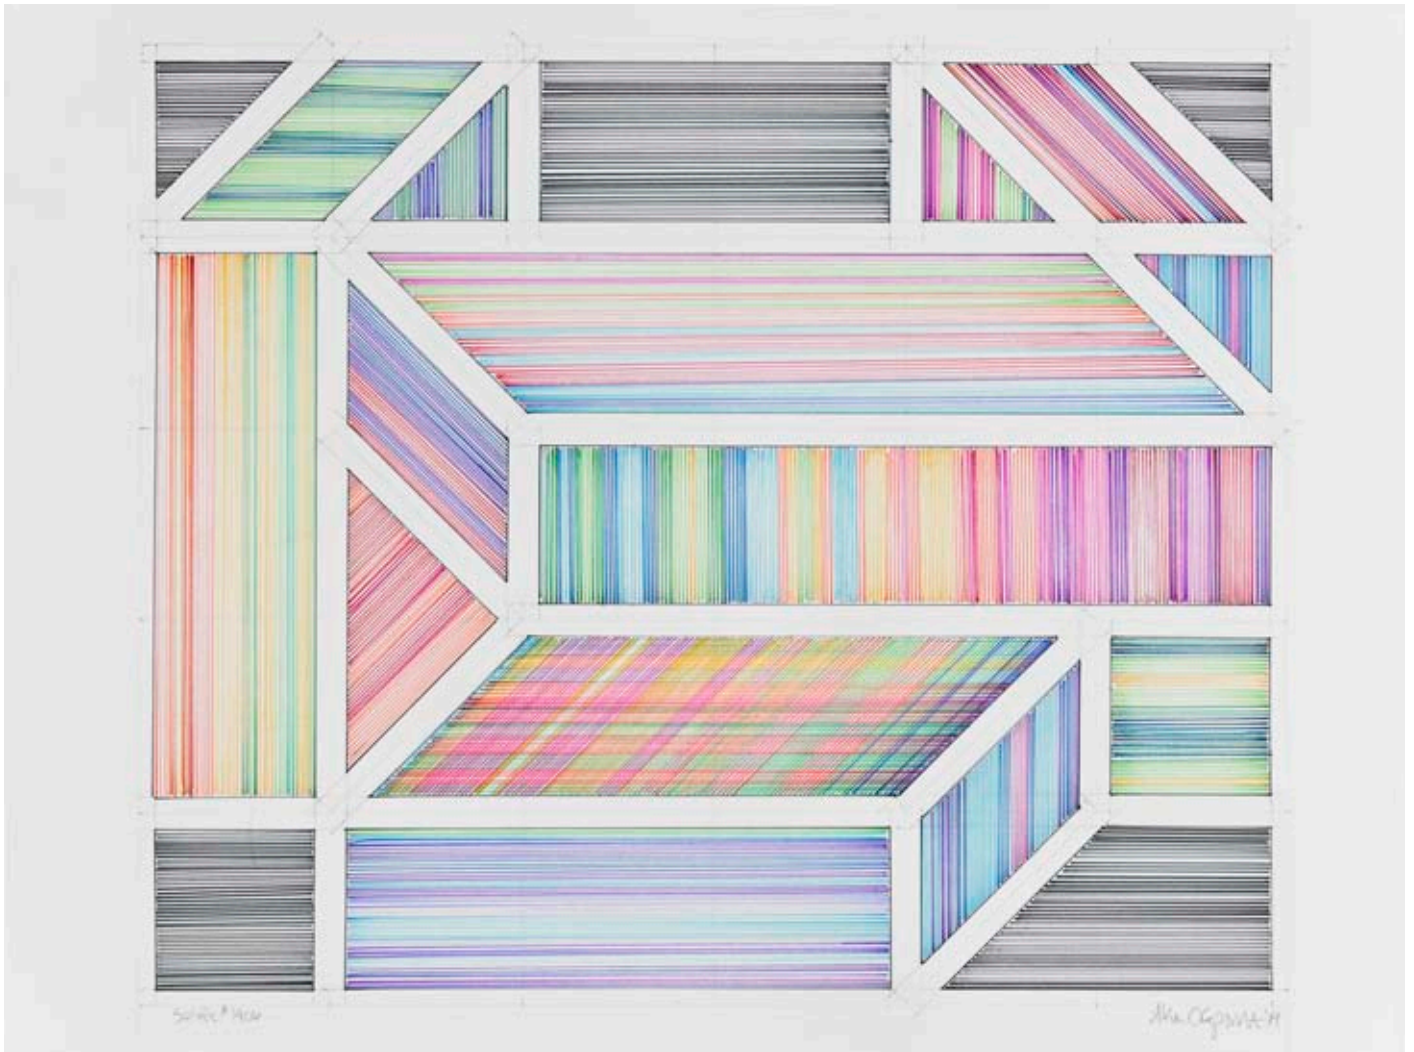

Sarape 5, 2014

pencil, felt pen on Bristol board
paper size: 22.0 x 30.0 inches

38,1 x 45,7 cm
15.0 x 18.0 inches

Adrian Esparza

MID-CENTURY CULTURAL CONTENT

15 Nov 2014 – 10 Jan 2015

Sarape 6, 2014

pencil, felt pen on Bristol board
paper size: 22.0 x 30.0 inches