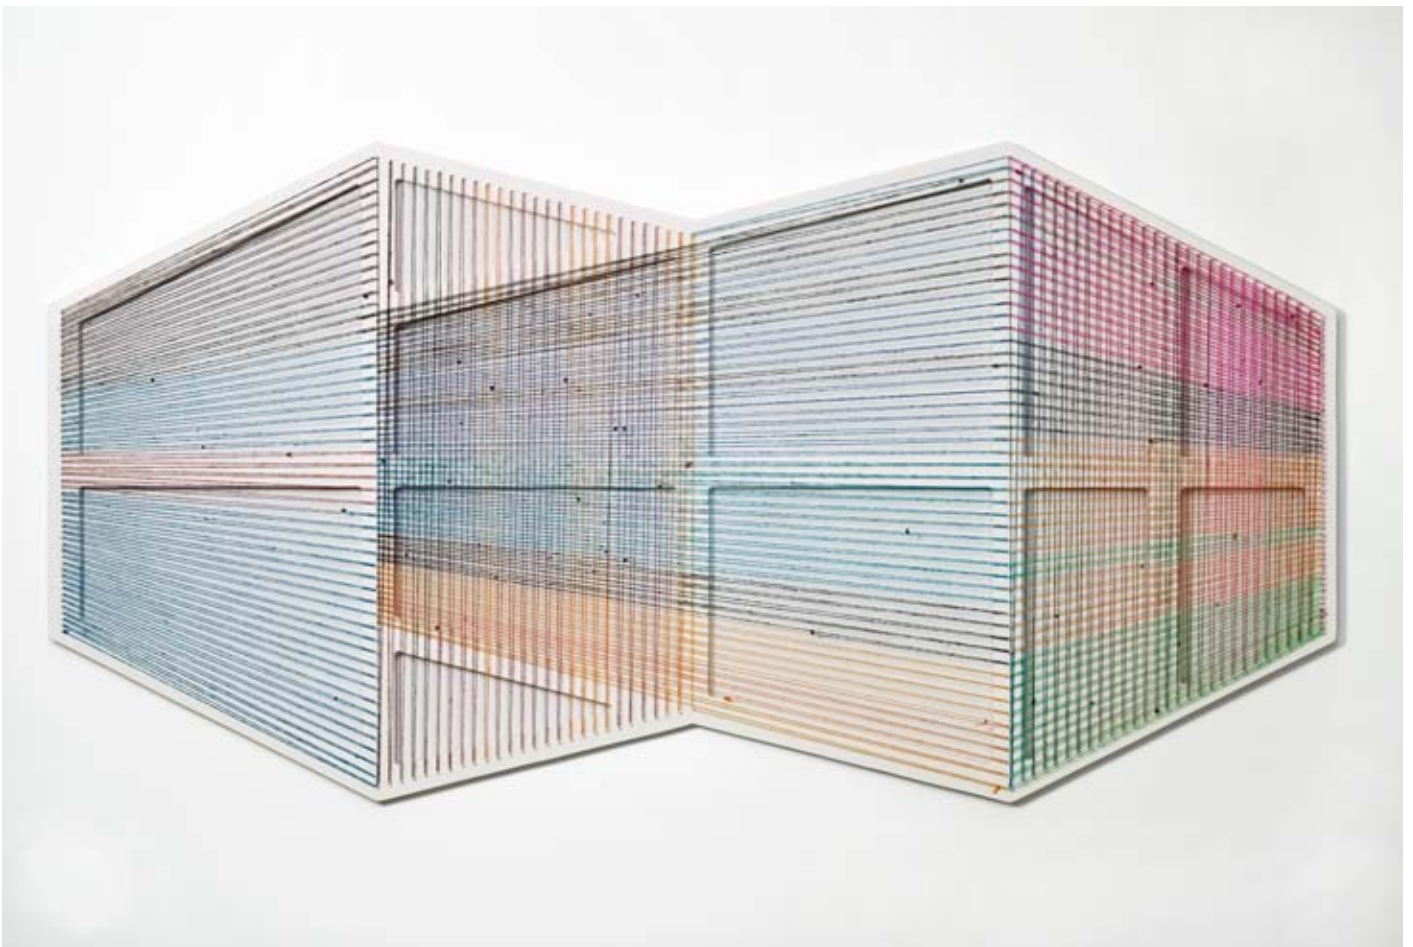

Adrian Esparza

MID-CENTURY CULTURAL CONTENT

15 Nov 2014 – 10 Jan 2015

Glass House 4, 2014

sarape, wood, nails, enamel

107 x 207,7 cm

42.1 x 81.8 inches

3.5 x 6.8 feet