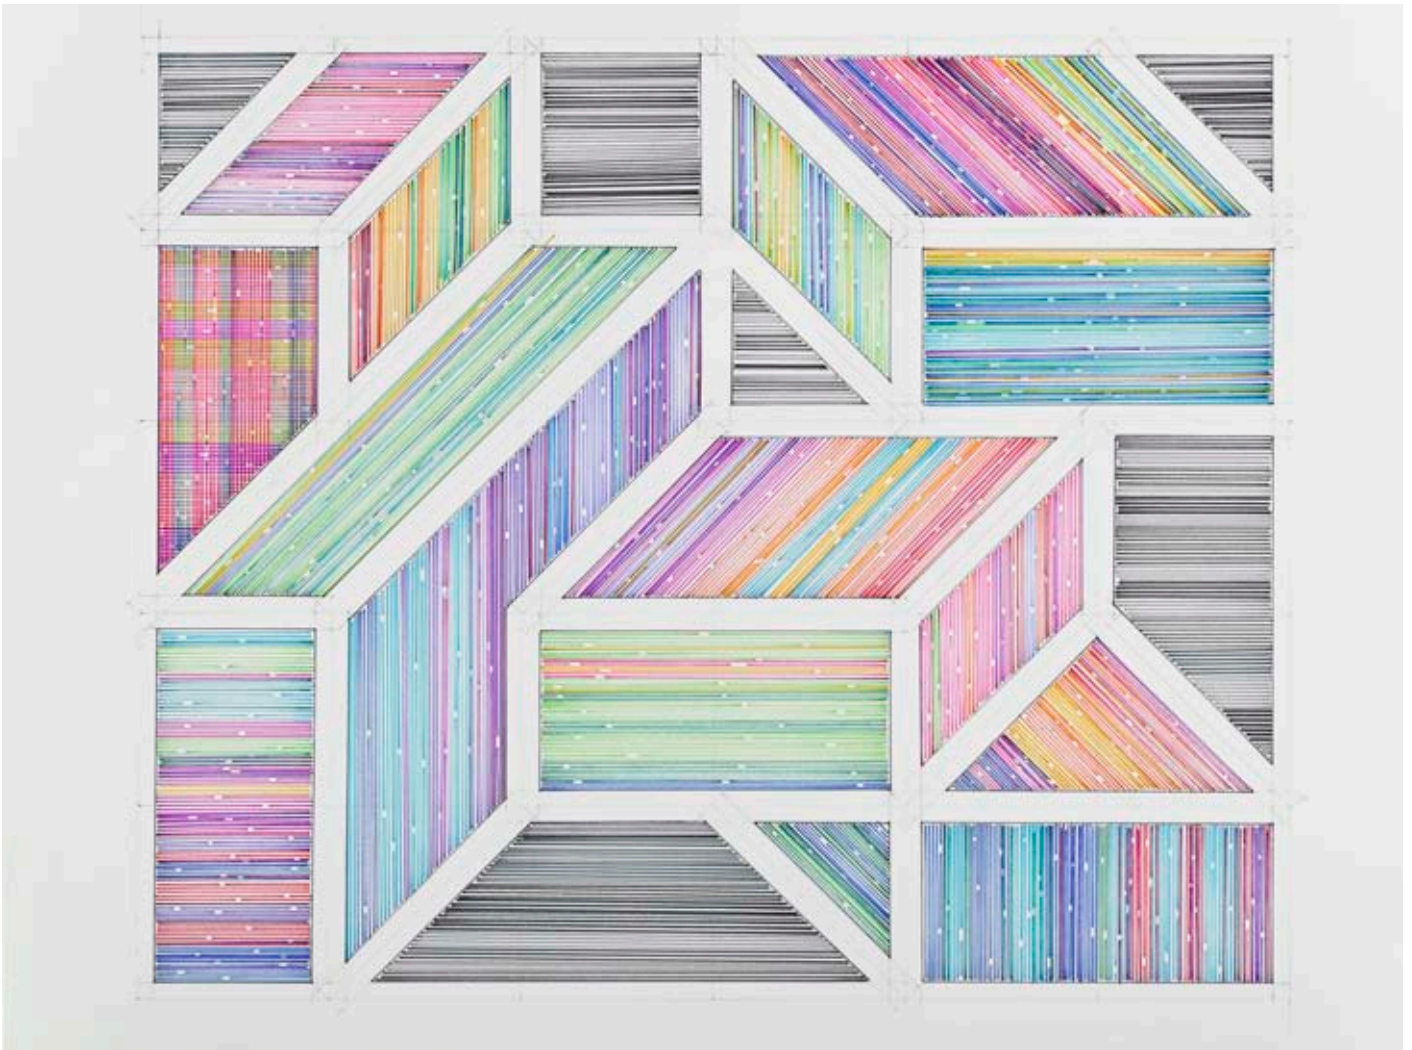

Adrian Esparza

MID-CENTURY CULTURAL CONTENT

15 Nov 2014 – 10 Jan 2015

Sarape 7, 2014

pencil, felt pen on Bristol board
paper size: 22.0 x 30.0 inches

38,1 x 45,7 cm
15.0 x 18.0 inches