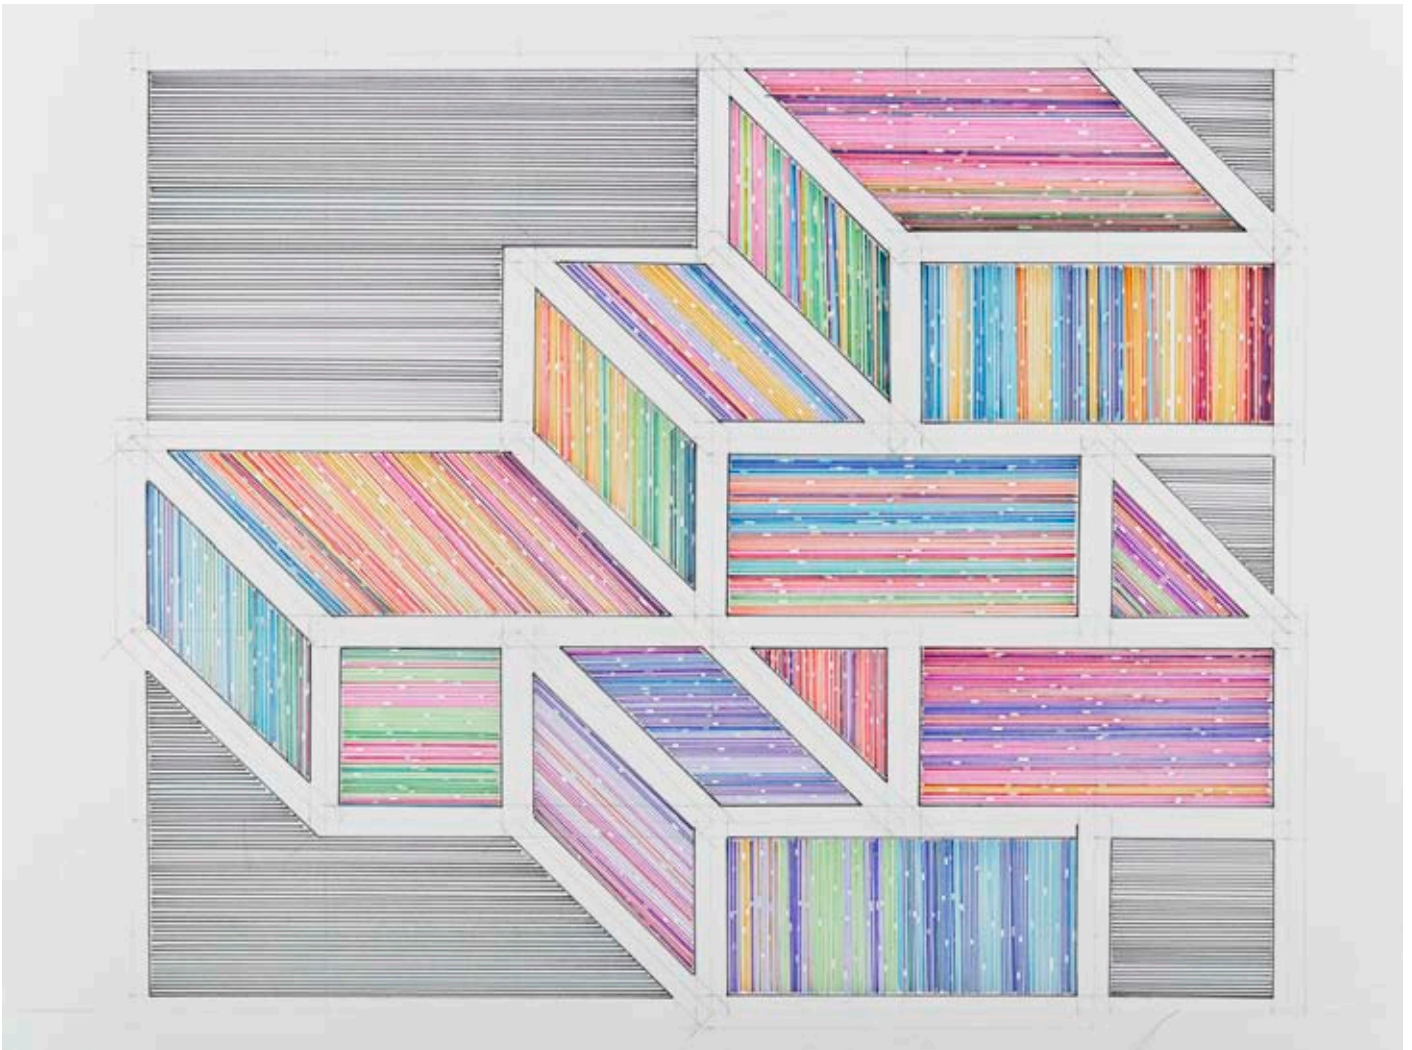

Glass Structures 2, 2014

sarape, wood, nails, enamel

132,5 x 106,5 cm
52.2 x 42.0 inches
4.3 x 3.5 feet

Adrian Esparza

MID-CENTURY CULTURAL CONTENT

15 Nov 2014 – 10 Jan 2015

Sarape 1, 2014

pencil, felt pen on Bristol board, framed
paper size: 22.0 x 30.0 inches