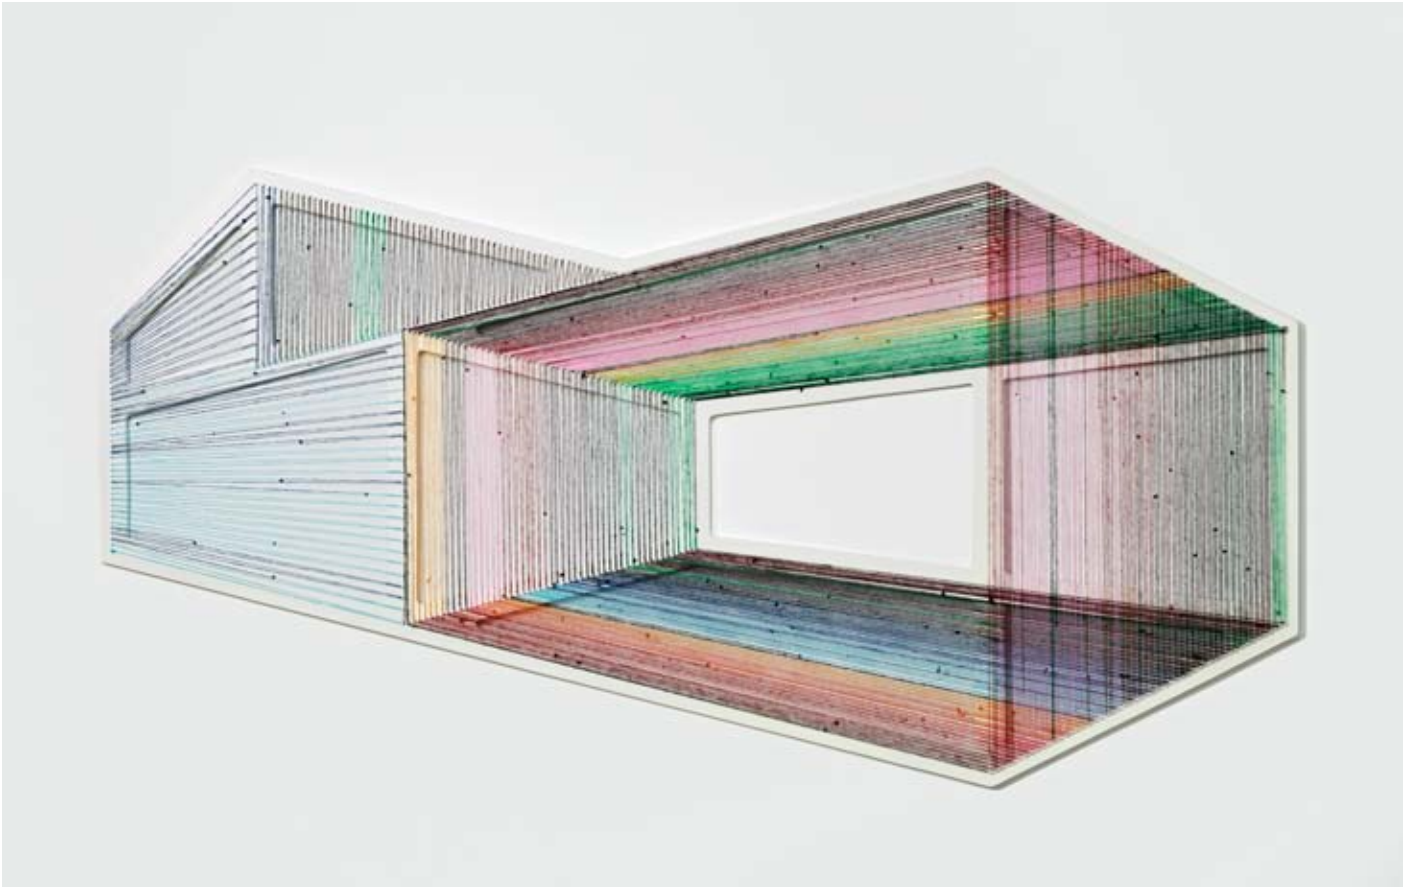

Adrian Esparza

MID-CENTURY CULTURAL CONTENT

15 Nov 2014 – 10 Jan 2015

Past Perspective 3, 2014

sarape, wood, nails, enamel

83,8 x 109,2 cm
33.0 x 43.0 inches
2.8 x 3.6 feet

Adrian Esparza

MID-CENTURY CULTURAL CONTENT

15 Nov 2014 – 10 Jan 2015

Glass House 1, 2014

sarape, wood, nails, enamel

107 x 207,7 cm

42.1 x 81.8 inches

3.5 x 6.8 feet

Adrian Esparza

MID-CENTURY CULTURAL CONTENT