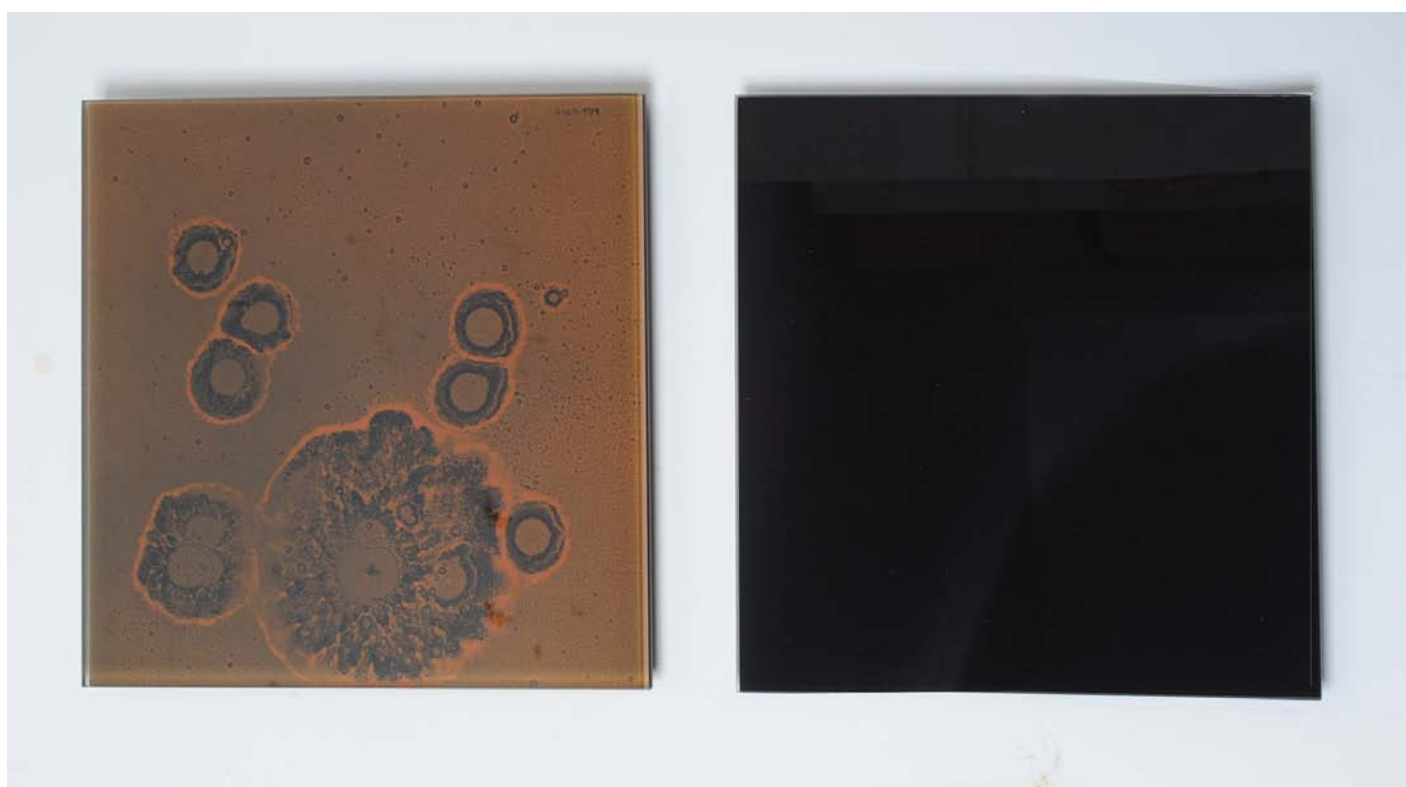

# COLORMASTER X

12 Nov – 23 Dec 2016

**Colormaster X, 2016**

trapezoidal profile with polyester coating (RAL 9010 pure white), blind rivets, screws, wall / slit size variable, price on request

Manuel Franke

# COLORMASTER X

12 Nov – 23 Dec 2016

**Achat 4 / XII + XIII, 2015**

enamel color burned on glass,  
layered, 2 parts, each

30 x 30 cm

11.8 x 11.8 inches

Manuel Franke