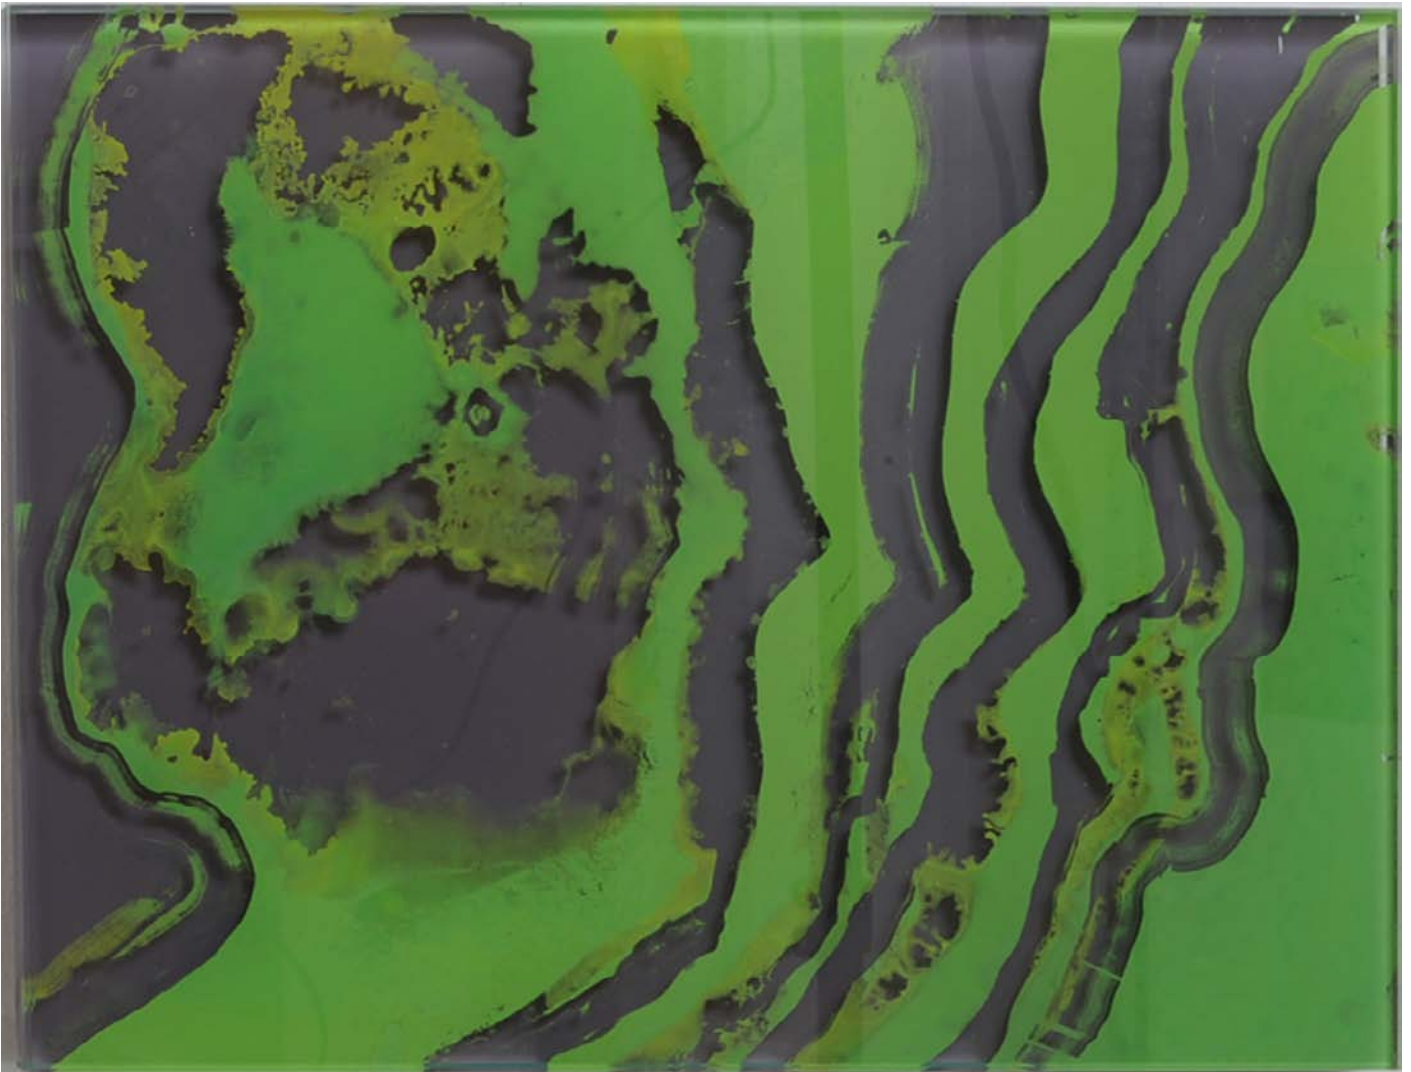

Manuel Franke

COLORMASTER X

12 Nov – 23 Dec 2016

Achat 3 / X, 2015

enamel color burned on glass,
layered

30 x 40 cm

11.8 x 15.7 inches