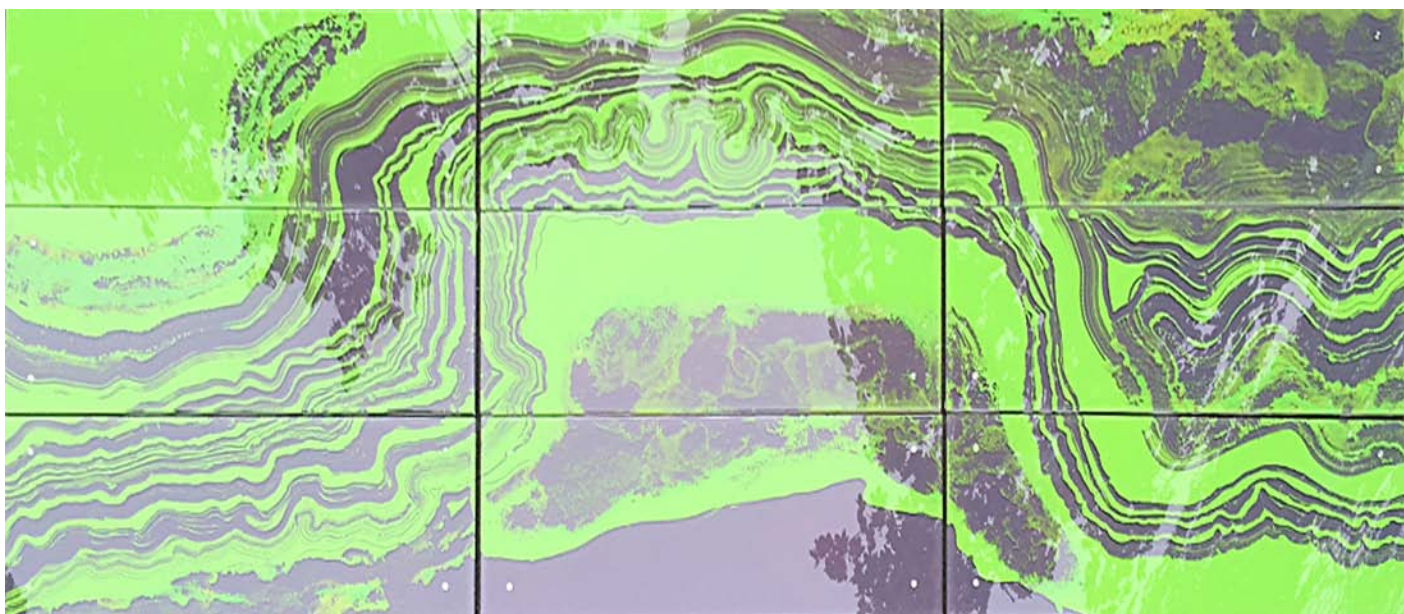

Manuel Franke

COLORMASTER X

12 Nov – 23 Dec 2016

Achat 6, 2016

enamel color burned on glass,
layered

9 parts, each: 23.6 x 63.0 inches / 2.0 x 5.2 feet

180 x 480 cm

70.9 x 189.0 inches

5.9 x 15.7 feet