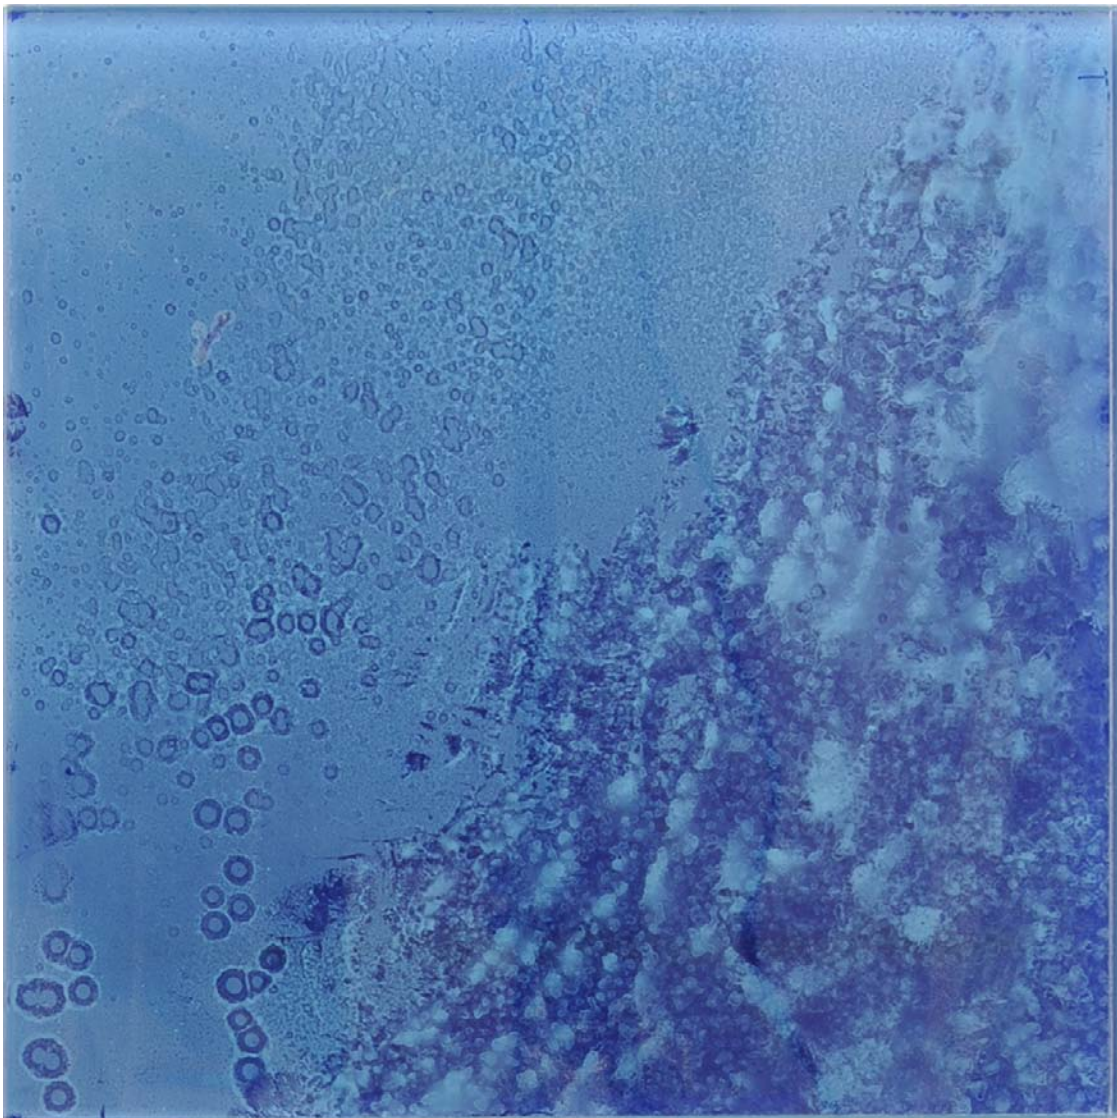

# COLORMASTER X

12 Nov – 23 Dec 2016

**Achat 4 / XII + XIII, 2015**

enamel color burned on glass,  
layered, 2 parts, each

30 x 30 cm

11.8 x 11.8 inches

Manuel Franke

# COLORMASTER X

12 Nov – 23 Dec 2016

**Achat 4 / X, 2015**

enamel color burned on glass,  
layered

40 x 40 cm

15.7 x 15.7 inches

Manuel Franke

# COLORMASTER X

12 Nov – 23 Dec 2016

Achat 4 / XIV, 2015

enamel color burned on glass,  
layered - sold -

30 x 30 cm

11.8 x 11.8 inches

Manuel Franke

## COLORMASTER X

12 Nov – 23 Dec 2016

**Le Zoute, 2016**

plaster, white cement, pigments

98 x 110 x 13 cm

38.6 x 43.3 x 5.1 inch

3.2 x 3.6 x 0.4 feet

Manuel Franke