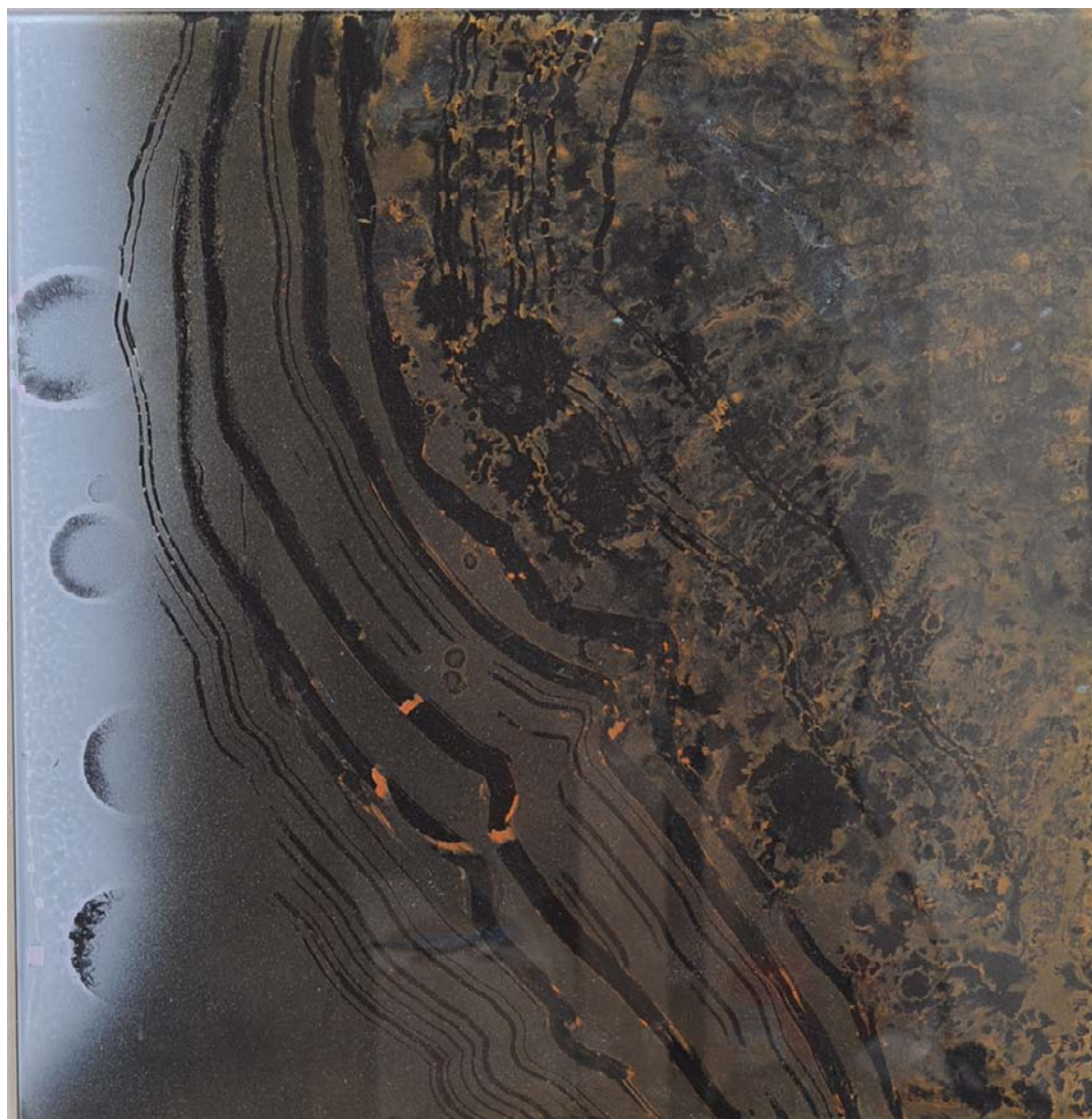

# COLORMASTER X

12 Nov – 23 Dec 2016

**Achat 3 / X, 2015**

enamel color burned on glass,  
layered

30 x 40 cm

11.8 x 15.7 inches

Manuel Franke

# COLORMASTER X

12 Nov – 23 Dec 2016

**Achat 4 / XI, 2015**

enamel color burned on glass,  
layered

40 x 40 cm

15.7 x 15.7 inches

Manuel Franke