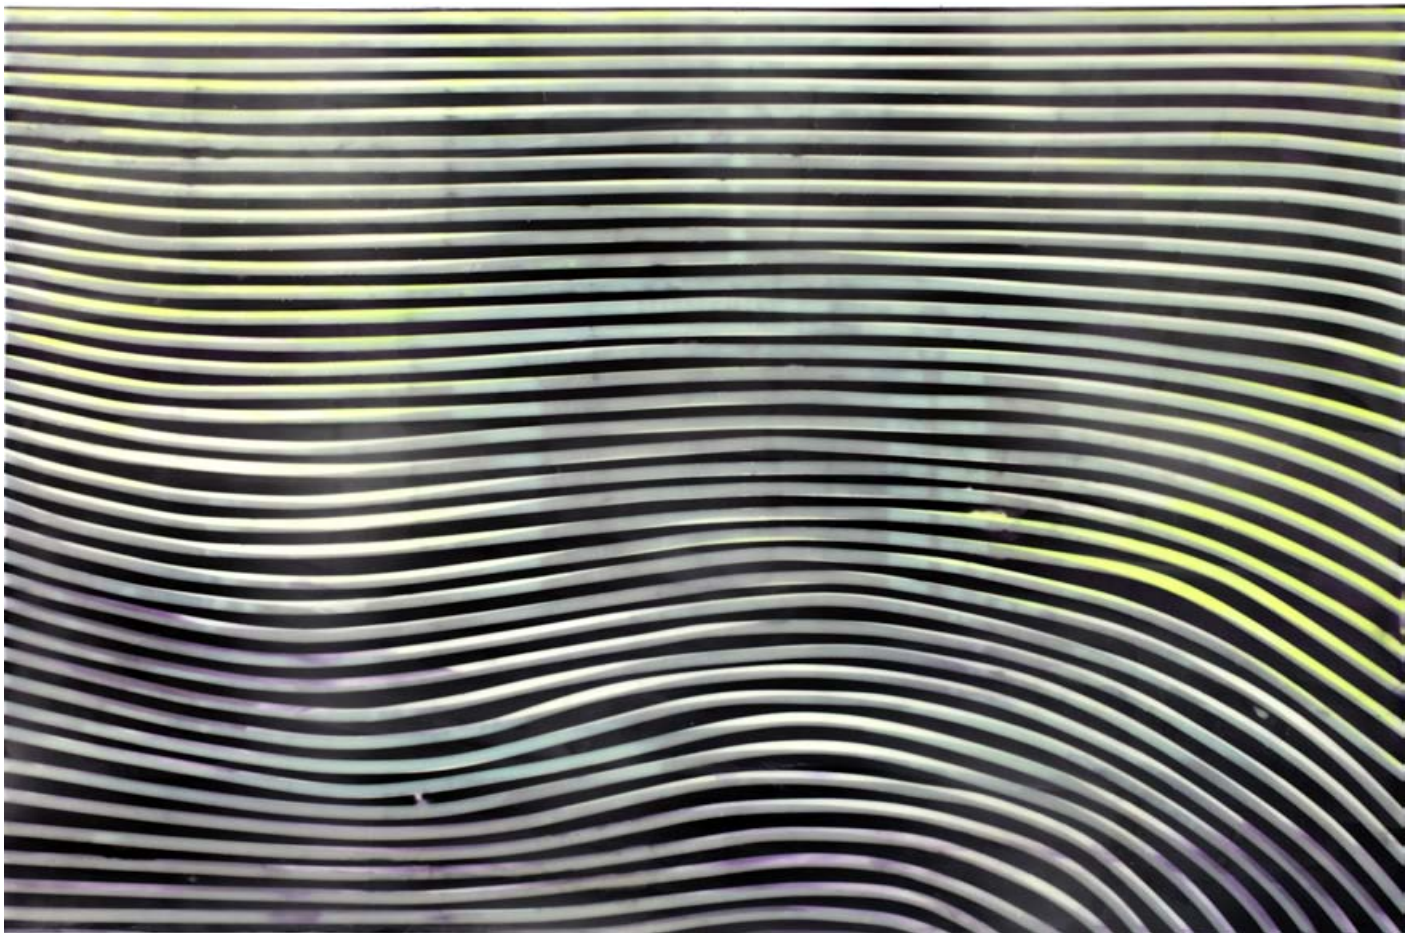

Markus Linnenbrink

WHENTHEPASTWASPRESENTSOWILLBENOW

1 May – 1 Aug 2015

ALLEINGANG, 2015

encaustic on cyanotype

61 x 91,4 cm

24.0 x 36.0 inches

2.0 x 3.0 feet