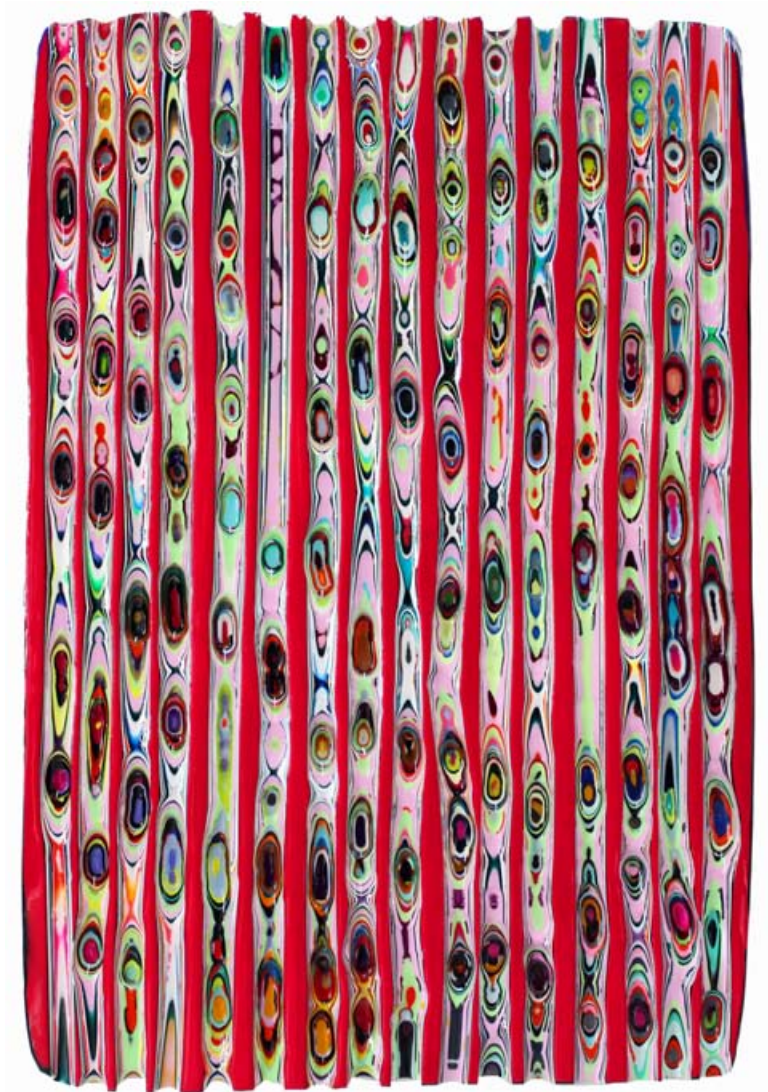

Markus Linnenbrink

WHENTHEPASTWASPRESENTSOWILLBENOW

1 May – 1 Aug 2015

MOREANDMOREPEOPLEATTHEDOOR, 2015

epoxy resin on wood

- sold -

91,4 x 61 cm

36.0 x 24.0 inches

3.0 x 2.0 feet