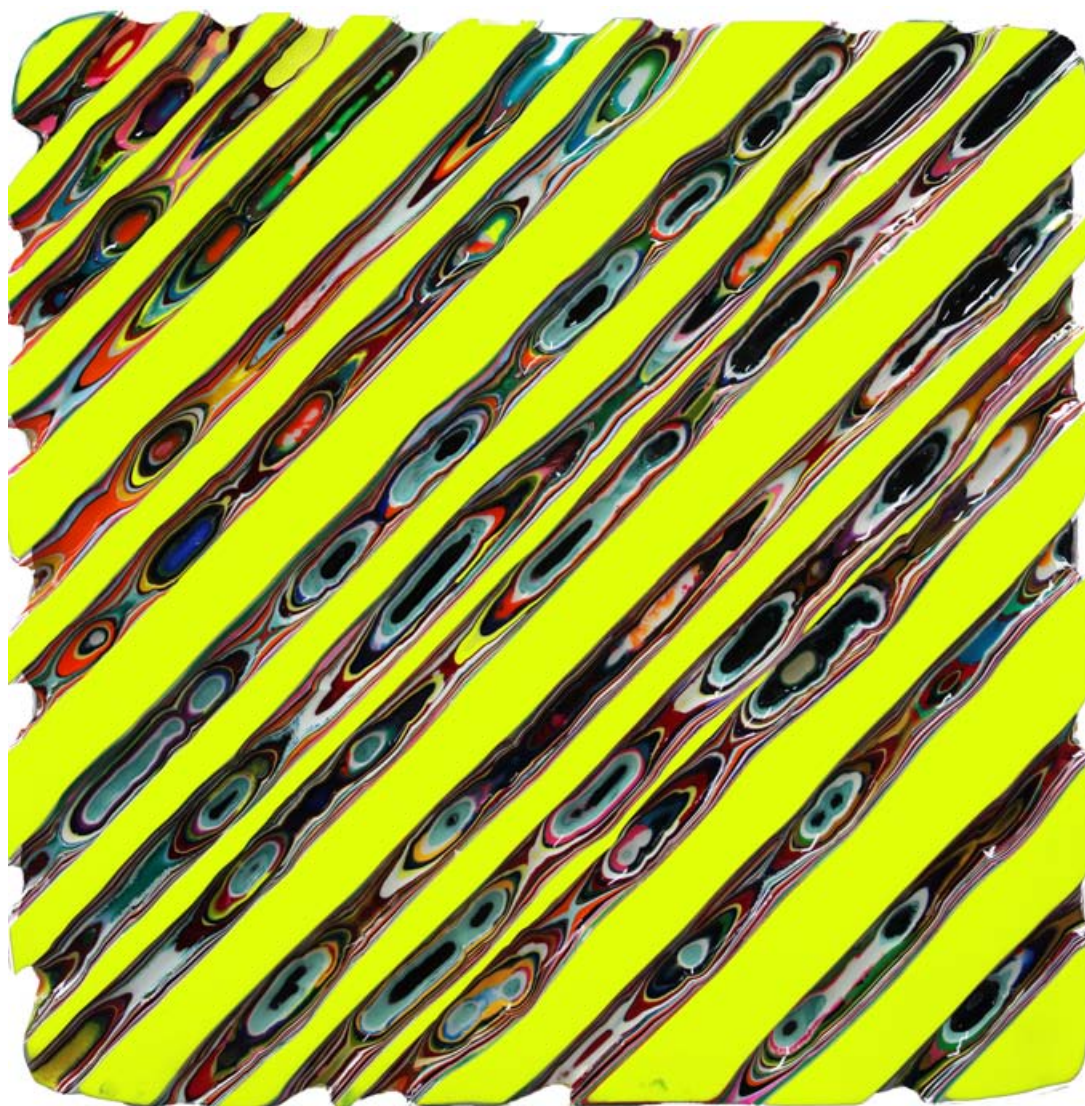

WHENTHEPASTWASPRESENTSOWILLBENOW

1 May – 1 Aug 2015

BETTER THINGS WASHED AWAY, 2015

epoxy resin on wood

61 x 244 cm
24 x 96 inches
2.0 x 8.0 feet

Markus Linnenbrink

WHENTHEPASTWASPRESENTSOWILLBENOW

1 May – 1 Aug 2015