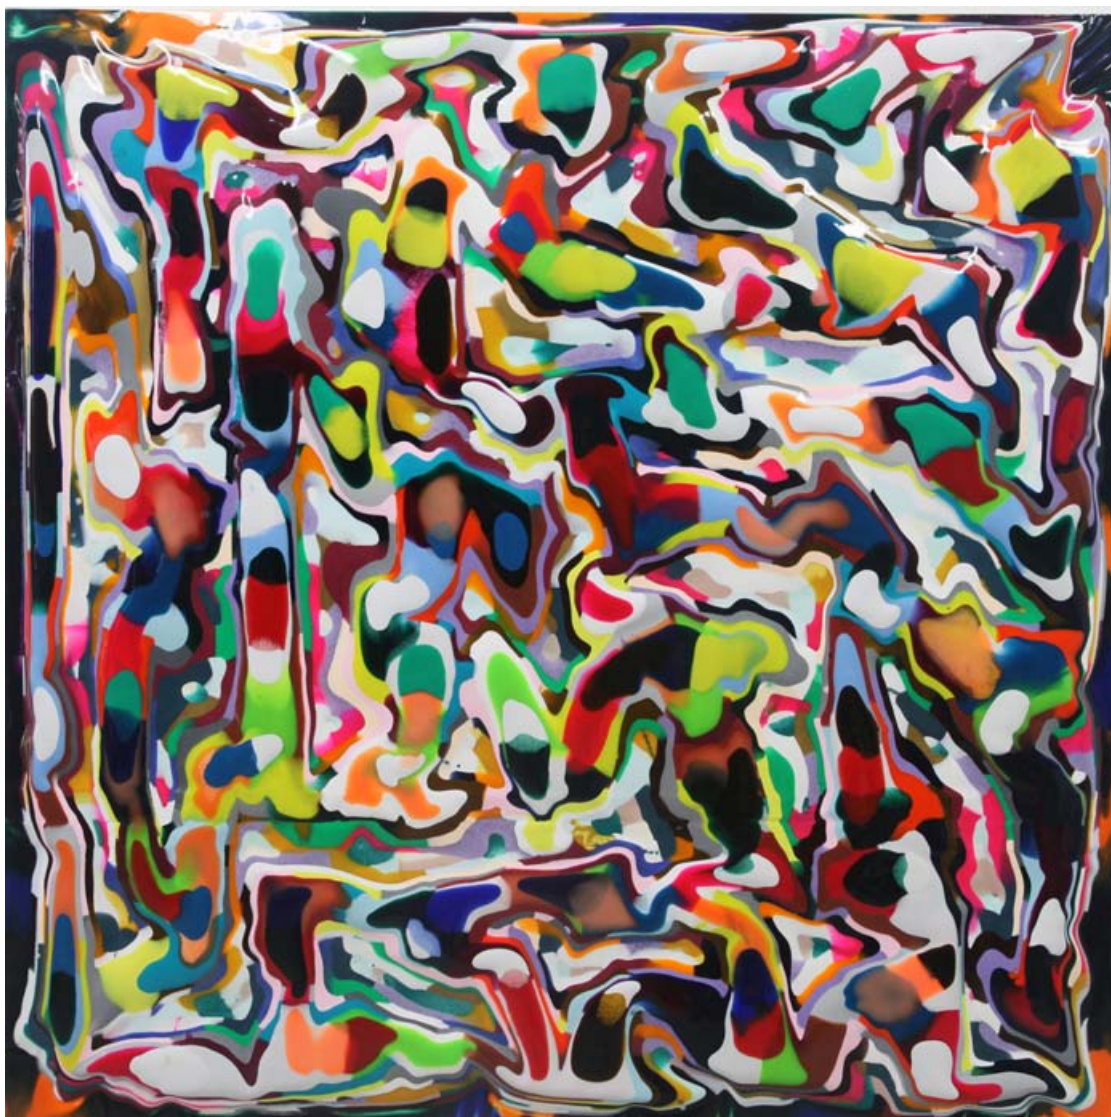

Markus Linnenbrink

WHENTHEPASTWASPRESENTSOWILLBENOW

1 May – 1 Aug 2015

**LONGHAVEIWAITEDHEREFORNOTHINGTOCOME,
2012**

epoxy resin on wood

152,4 x 152,4 cm
60.0 x 60.0 inches
5.0 x 5.0 feet