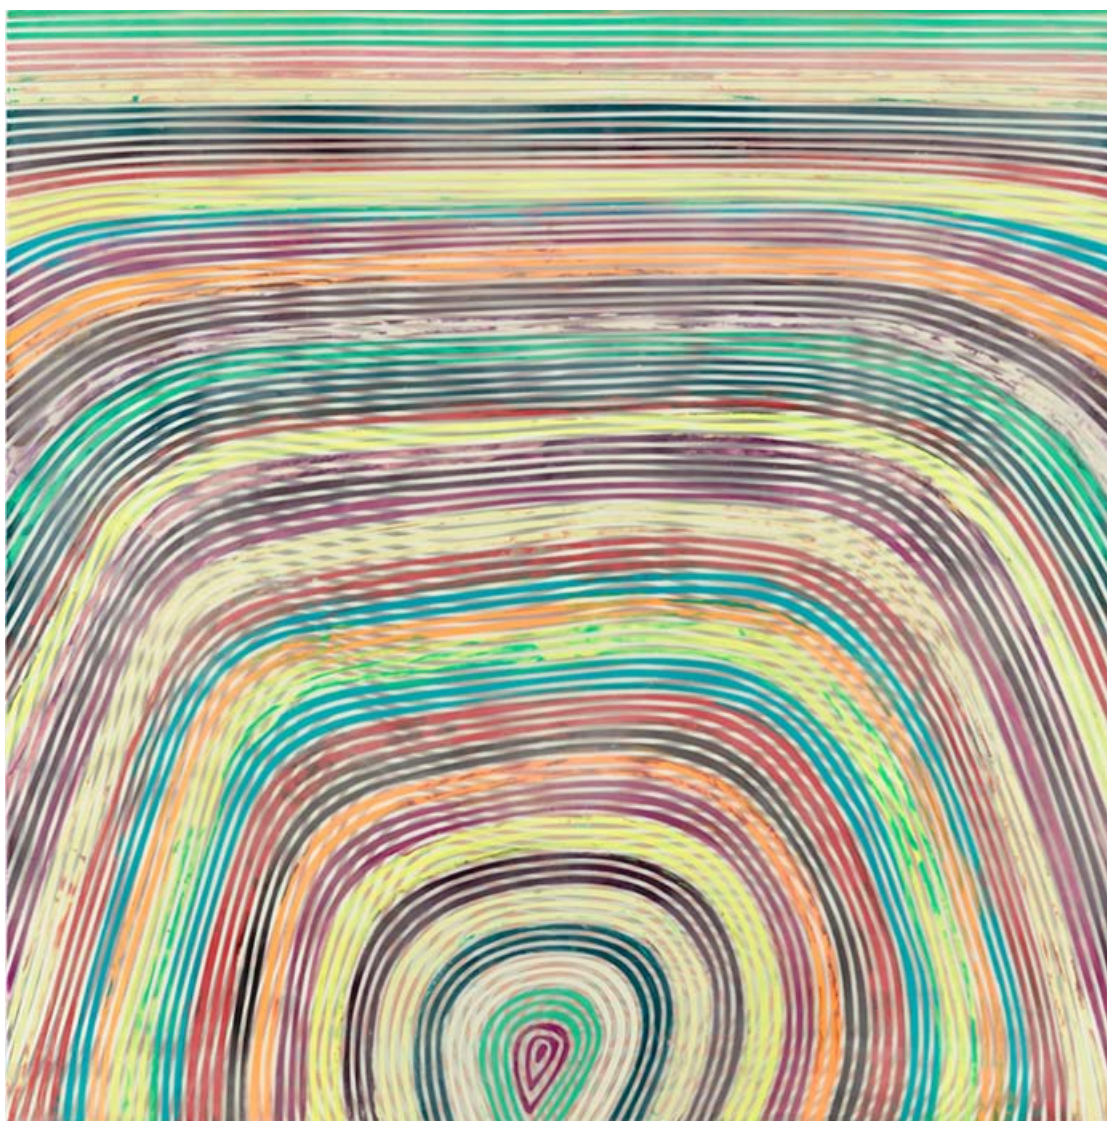

INSIDEYOURHEAD, 2015

epoxy resin on wood

152,4 x 121,9 cm
60.0 x 48.0 inches
5.0 x 4.0 feet

Markus Linnenbrink

WHENTHEPASTWASPRESENTSOWILLBENOW

1 May – 1 Aug 2015

ARENA(GREENISNOTGREEN-YELLOW), 2014

encaustic, pigments on wood