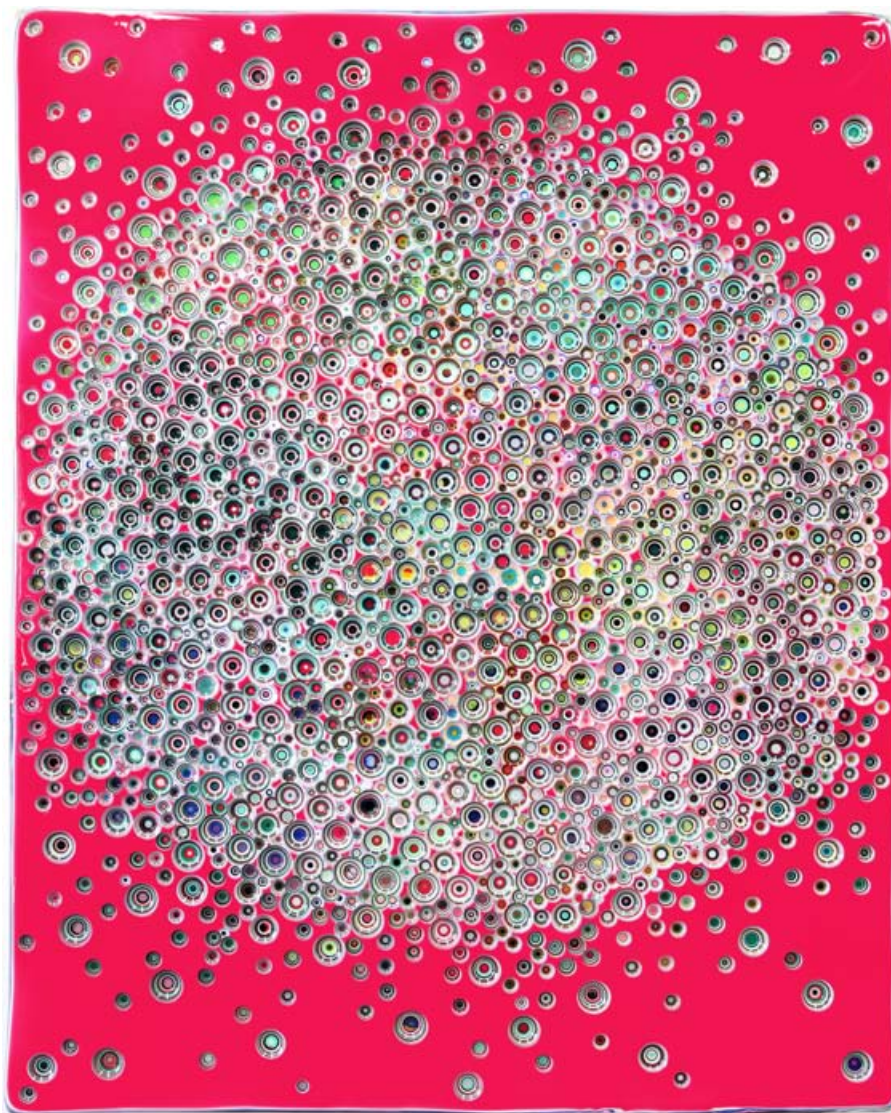

Markus Linnenbrink

WHENTHEPASTWASPRESENTSOWILLBENOW

1 May – 1 Aug 2015

INSIDEYOURHEAD, 2015

epoxy resin on wood

152,4 x 121,9 cm
60.0 x 48.0 inches
5.0 x 4.0 feet