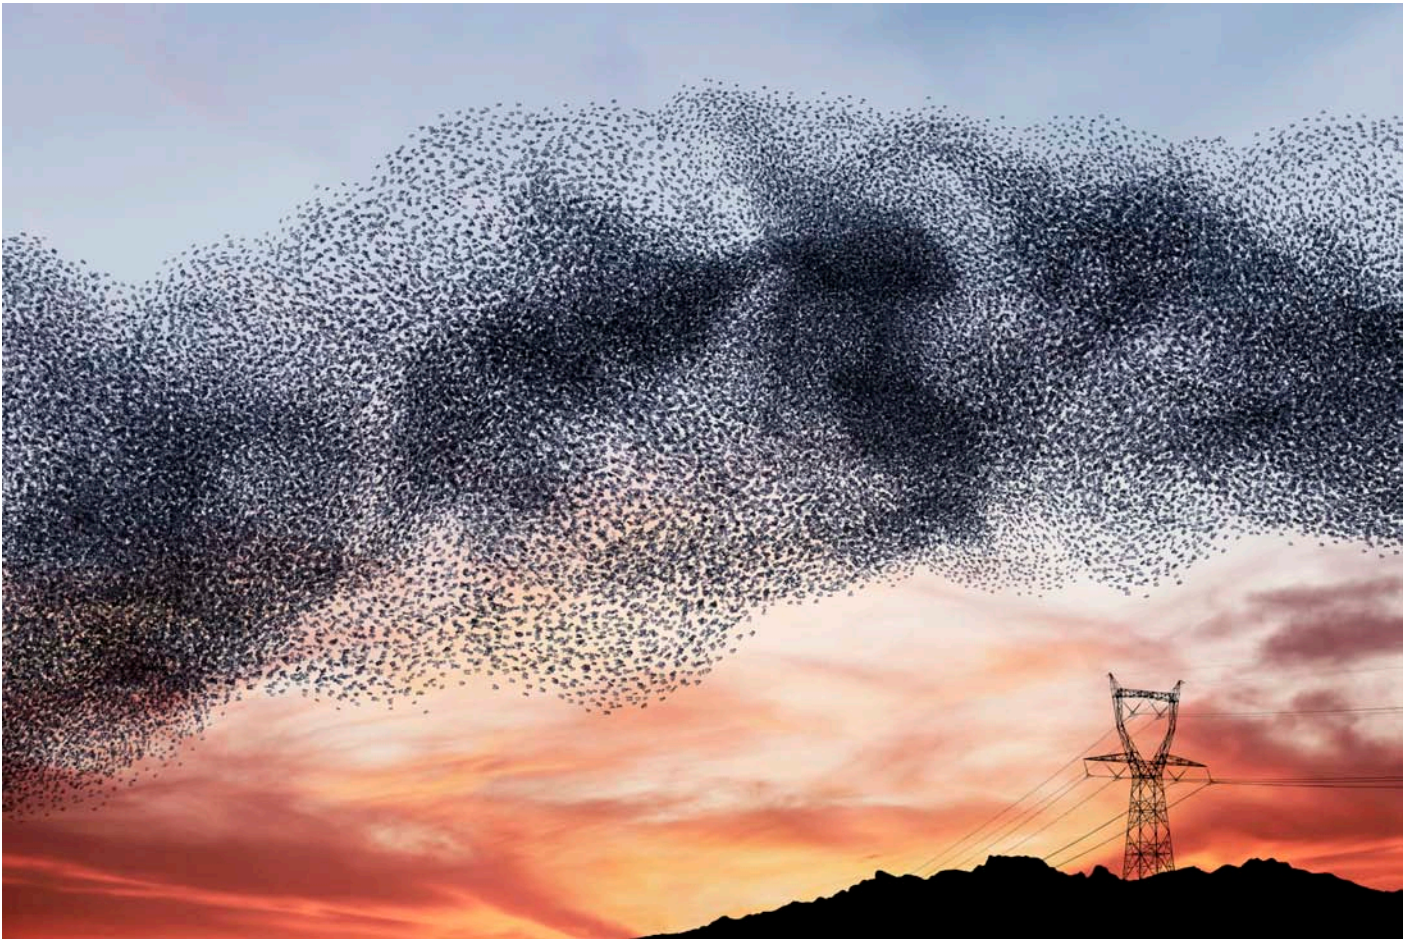

127 x 180 cm

50.0 x 70.9 inches

4.2 x 5.9 feet

Alain Delorme

MURMURATIONS

21 Sep – 9 Nov 2013

**Murmurations, Ephemeral Plastic Sculptures #9,
2013**

inkjet on Hahnemühle Baryt,
mounted on dibond, framed
edition 5 + 2 e.a., 1/5