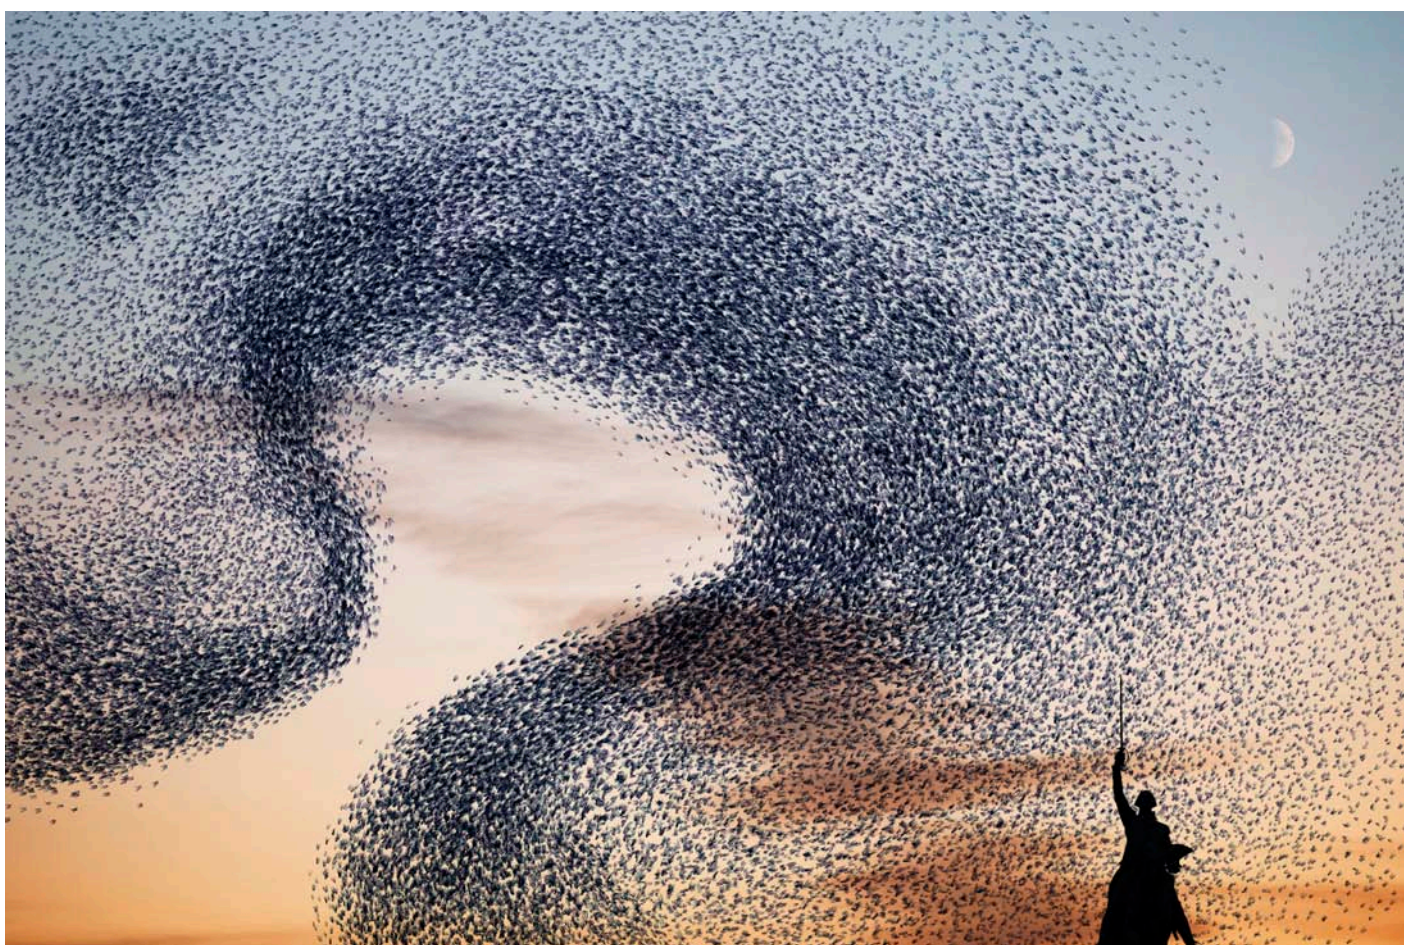

127 x 180 cm

50.0 x 70.9 inches

4.2 x 5.9 feet

Alain Delorme

MURMURATIONS

21 Sep – 9 Nov 2013

**Murmurations, Ephemeral Plastic Sculptures #6,
2013**

inkjet on Hahnemühle Baryt,
mounted on dibond, framed
edition 5 + 2 e.a., 1/5