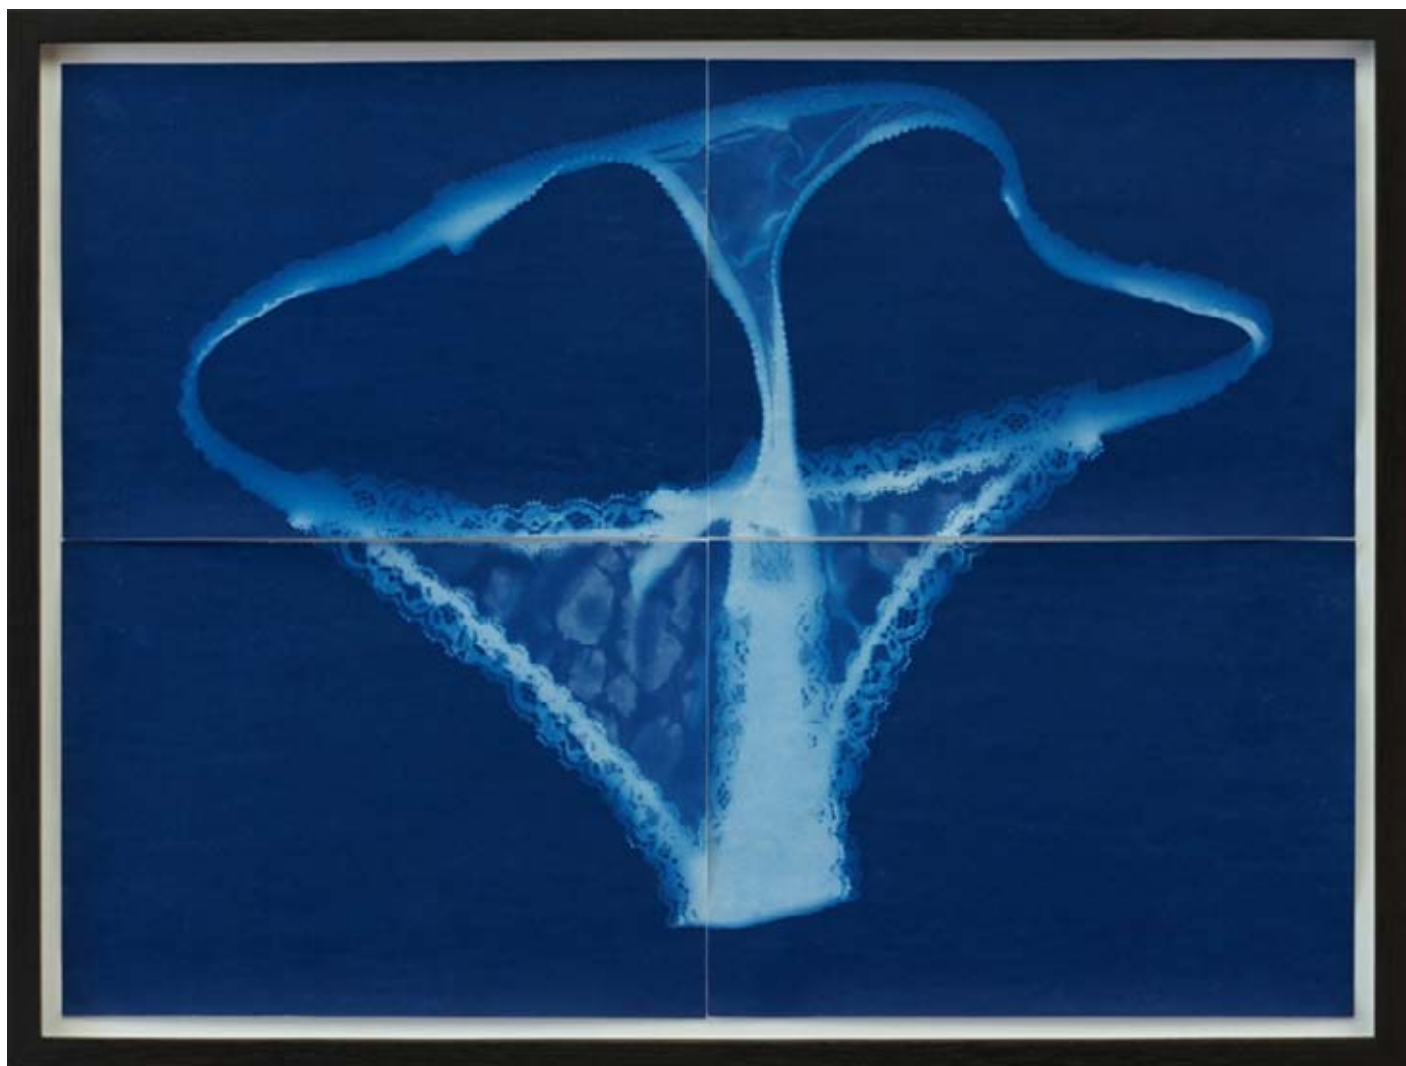

Dunja Evers

SYMMETRICAL CORTEX

10 Sep – 30 Oct 2010

untitled No.2 (Slip), 2010

cyanotype, framed
4 sheets

32 x 42 cm
12.6 x 16.5 inches