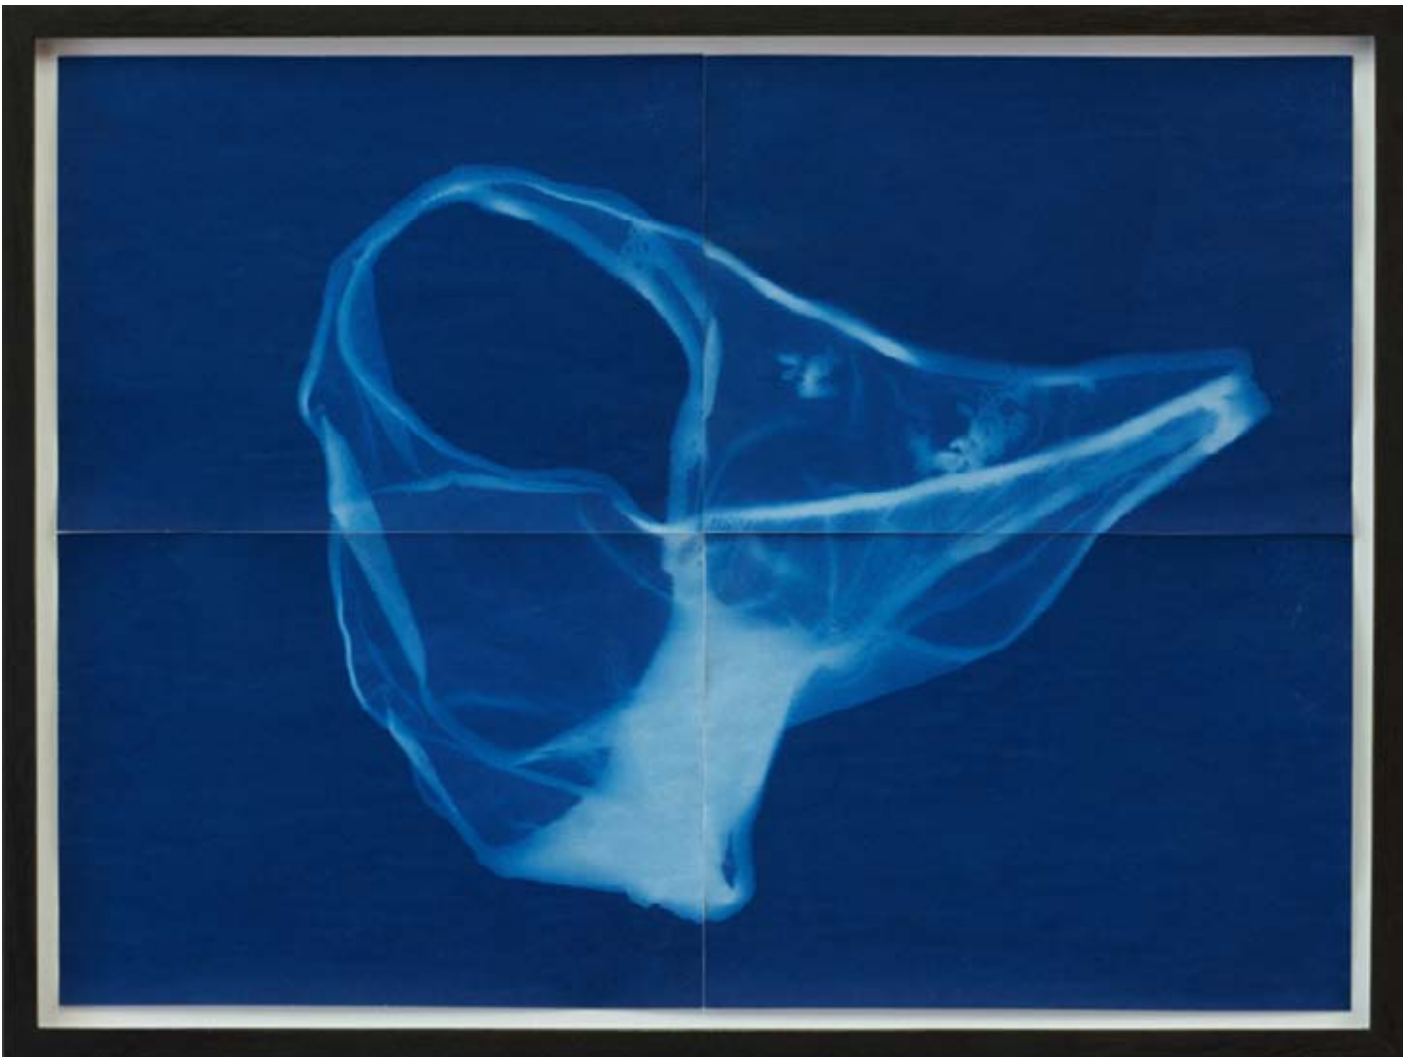

Dunja Evers

SYMMETRICAL CORTEX

10 Sep – 30 Oct 2010

untitled No.1 (Slip), 2010

cyanotype, framed
4 sheets

32 x 42 cm

12.6 x 16.5 inches