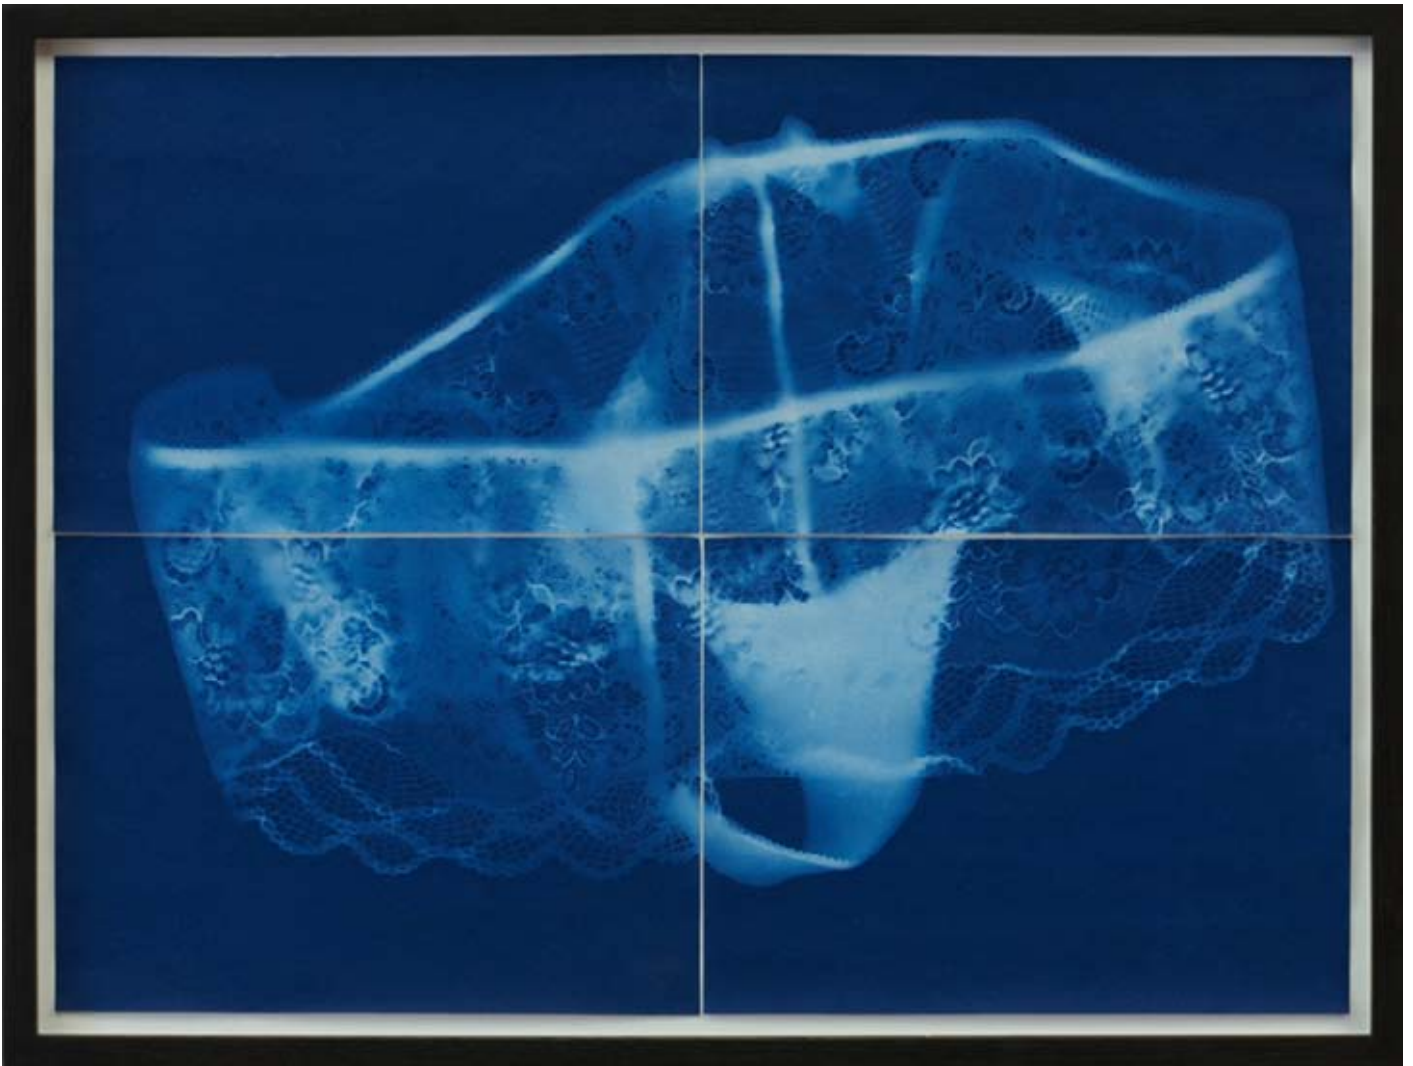

untitled No.4 (Slip), 2010

cyanotype, framed
4 sheets

32 x 42 cm
12.6 x 16.5 inches

Dunja Evers

SYMMETRICAL CORTEX

10 Sep – 30 Oct 2010

untitled No.5 (Slip), 2010

cyanotype, framed
4 sheets