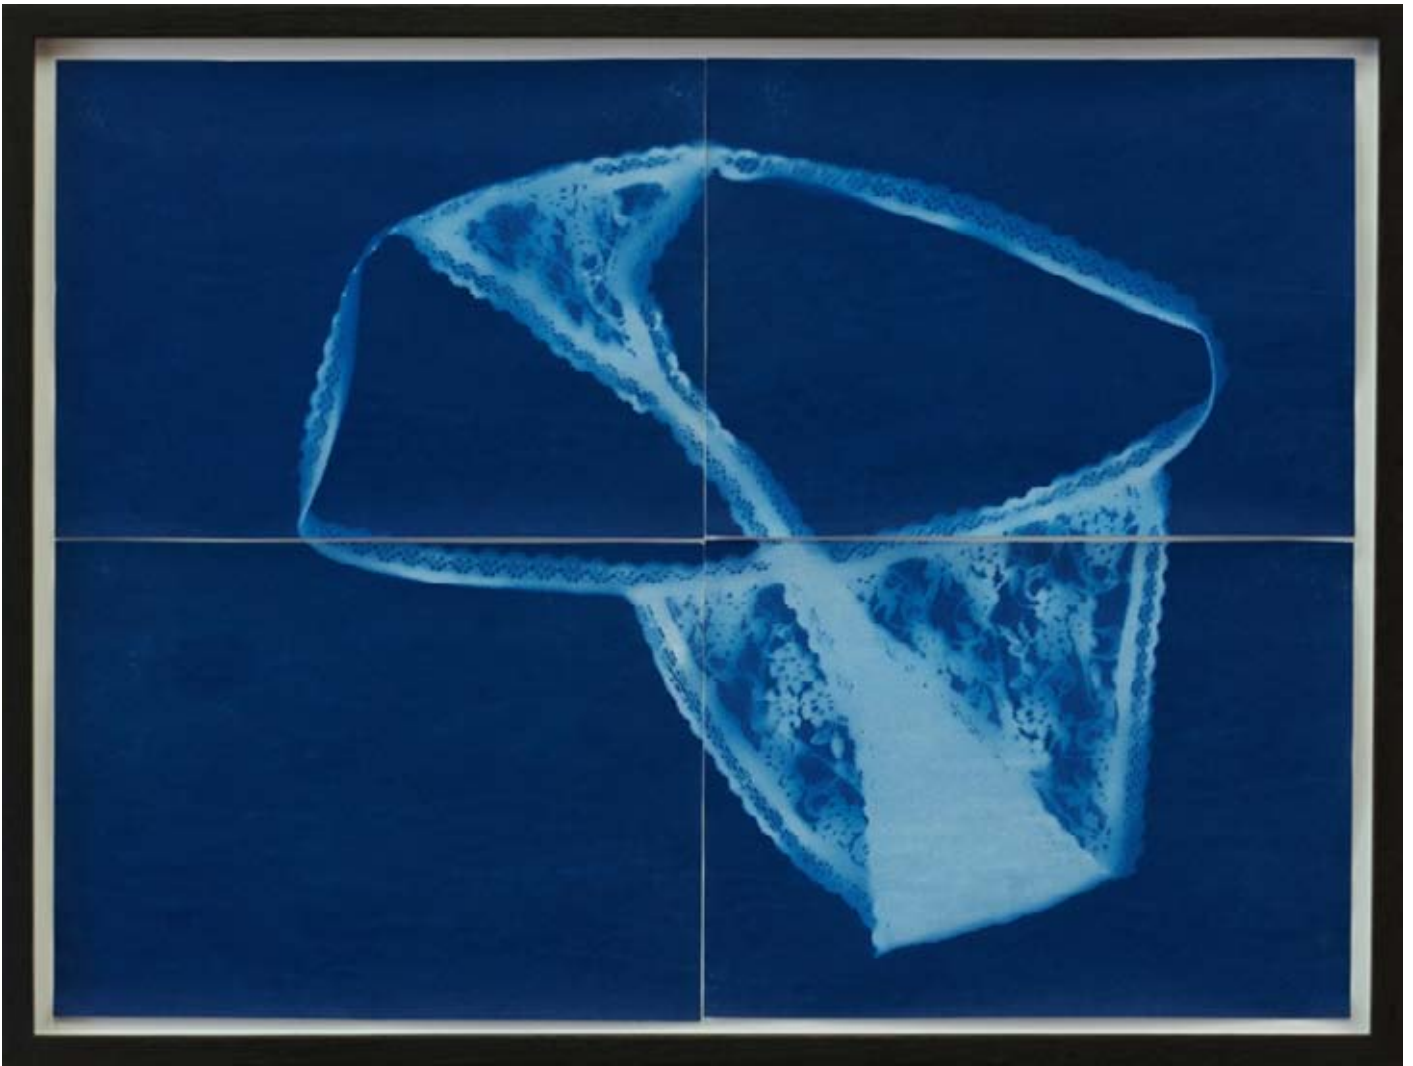

Dunja Evers

SYMMETRICAL CORTEX

10 Sep – 30 Oct 2010

untitled No.7 (Slip), 2010

cyanotype, framed
4 sheets

32 x 42 cm

12.6 x 16.5 inches