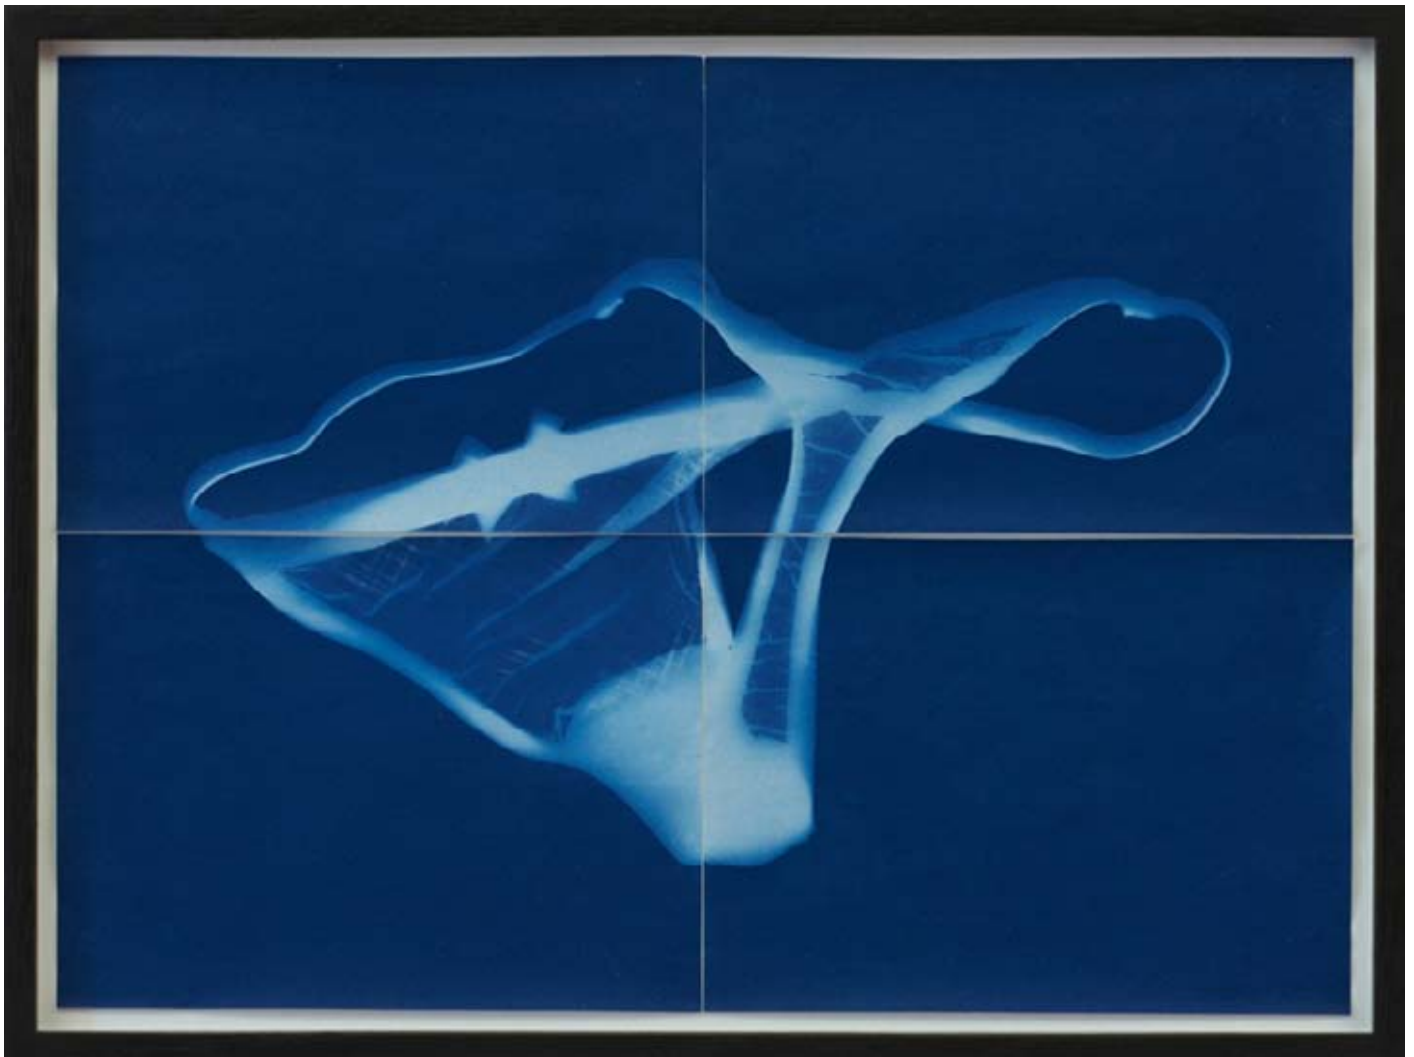

Dunja Evers

SYMMETRICAL CORTEX

10 Sep – 30 Oct 2010

untitled No.6 (Slip), 2010

cyanotype, framed
4 sheets

32 x 42 cm

12.6 x 16.5 inches