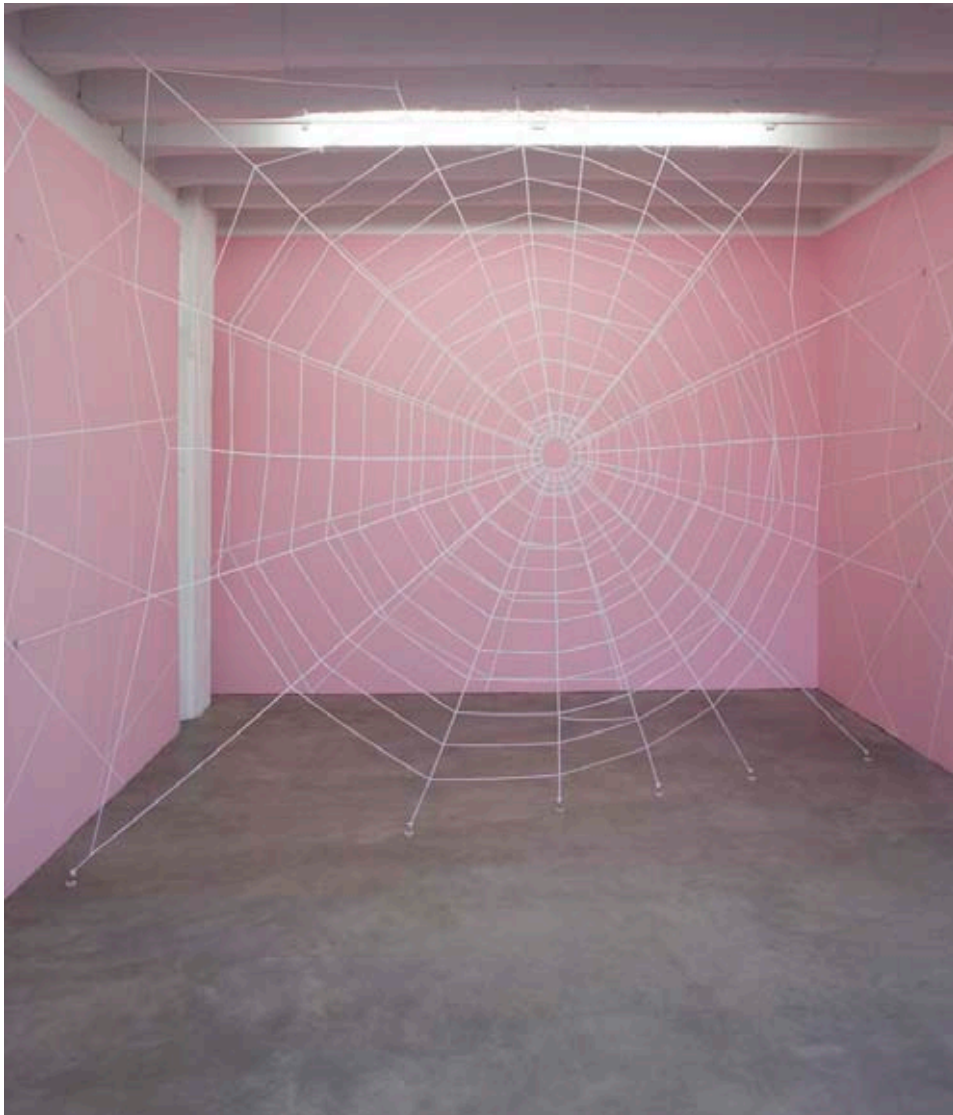

Net, 2010

crocheted yarn, wall painting
price on request

330 x 420 cm
129.9 x 165.3 inches
10.8 x 13.7 feet

Dunja Evers

SYMMETRICAL CORTEX

10 Sep – 30 Oct 2010

untitled, 2010

wall painting, 9 handcoloured
black and white photographs,
price on request