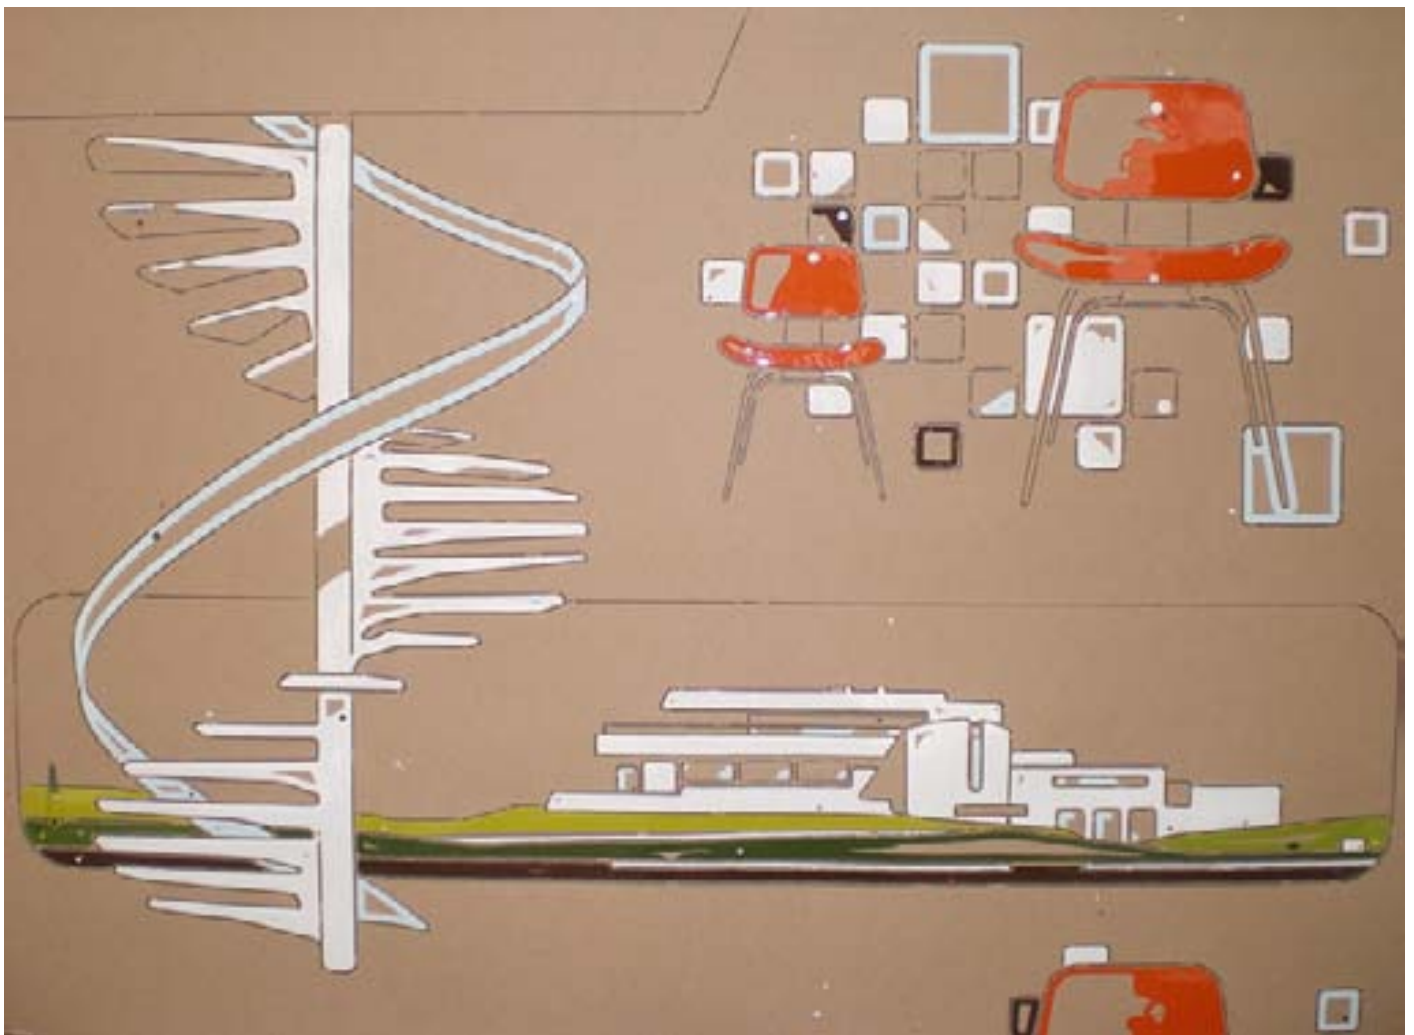

Guido Bagini

THE MAGIC ROOM PROJECT

25 Sep – 14 Nov 2009

Untitled, 2008

Enamel on cardboard on wood

101 x 141 cm

39.7 x 55.5 inches

3.3 x 4.6 feet