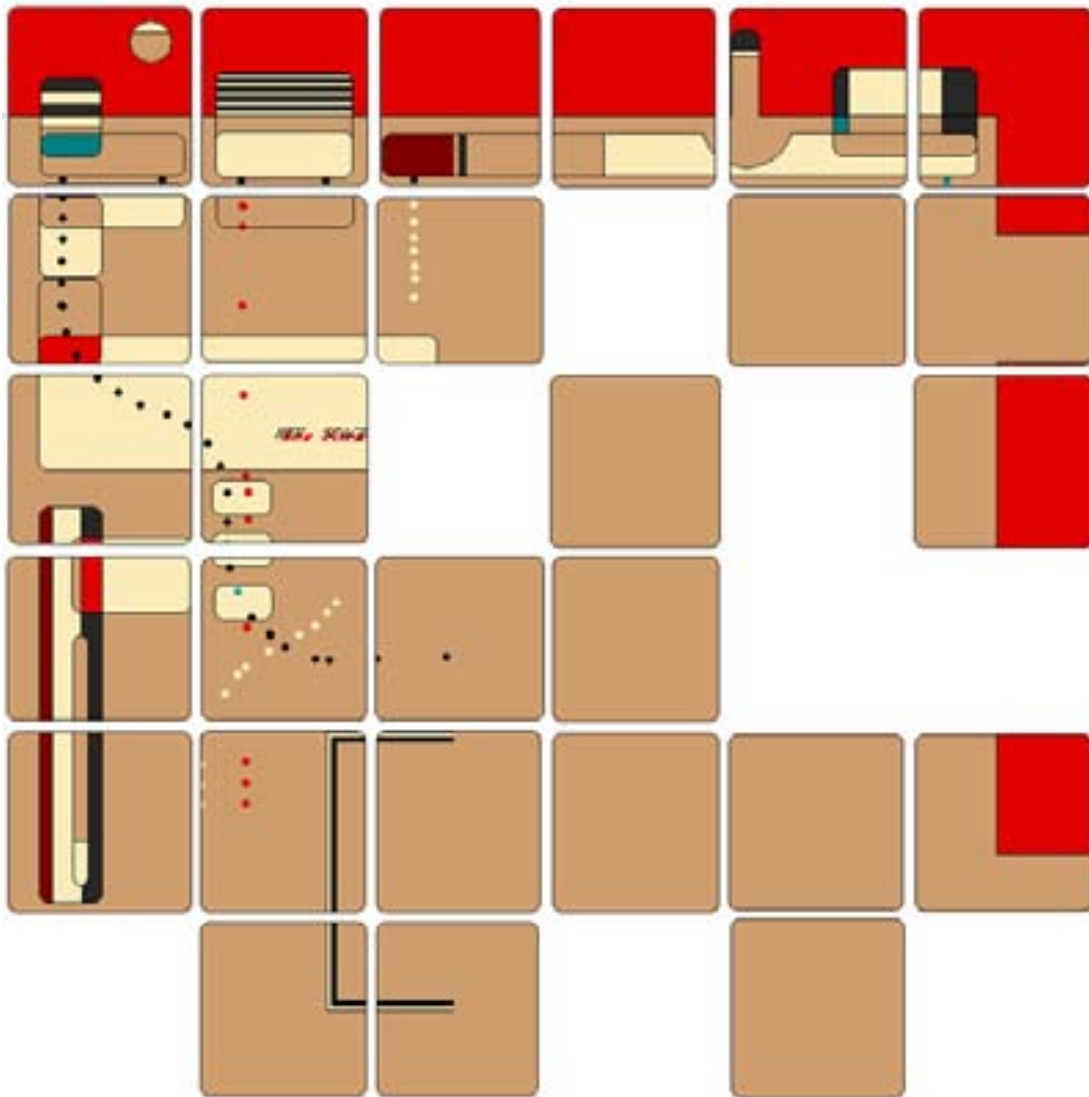

Enamel on cardboard on wood

70 x 50 cm

27.5 x 19.6 inches

Guido Bagini

THE MAGIC ROOM PROJECT

25 Sep – 14 Nov 2009

untitled, 2009

Enamel on cardboard on wood