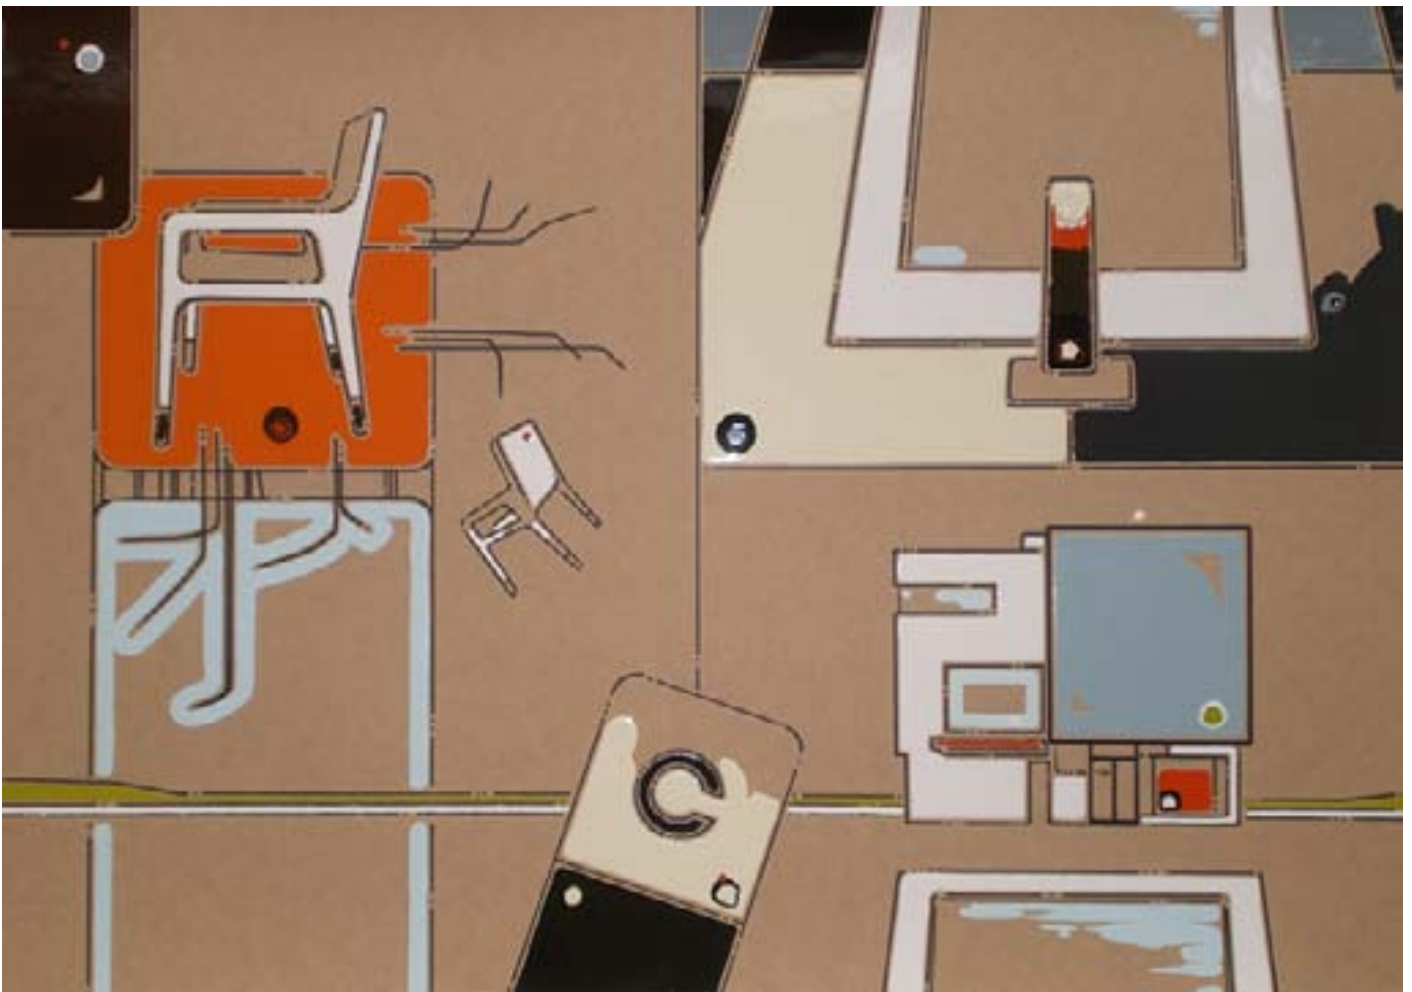

Enamel on cardboard on wood

70 x 155 cm

27.5 x 61.0 inches

2.2 x 5.0 feet

Guido Bagini

THE MAGIC ROOM PROJECT

25 Sep – 14 Nov 2009

untitled, 2009