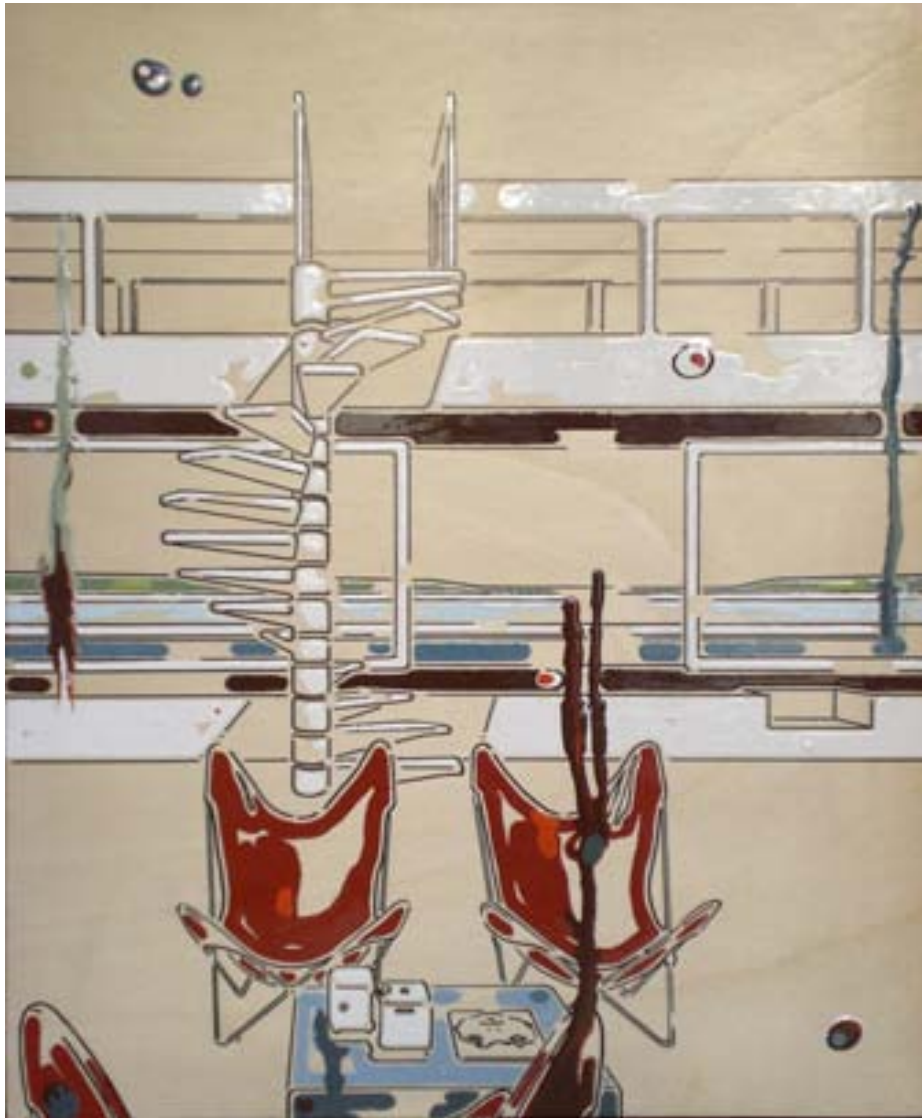

172 x 114 cm

67.7 x 44.8 inches

5.6 x 3.7 feet

Guido Bagini

THE MAGIC ROOM PROJECT

25 Sep – 14 Nov 2009

untitled, 2010

Enamel on cardboard on wood

60 x 50 cm

23.6 x 19.6 inches