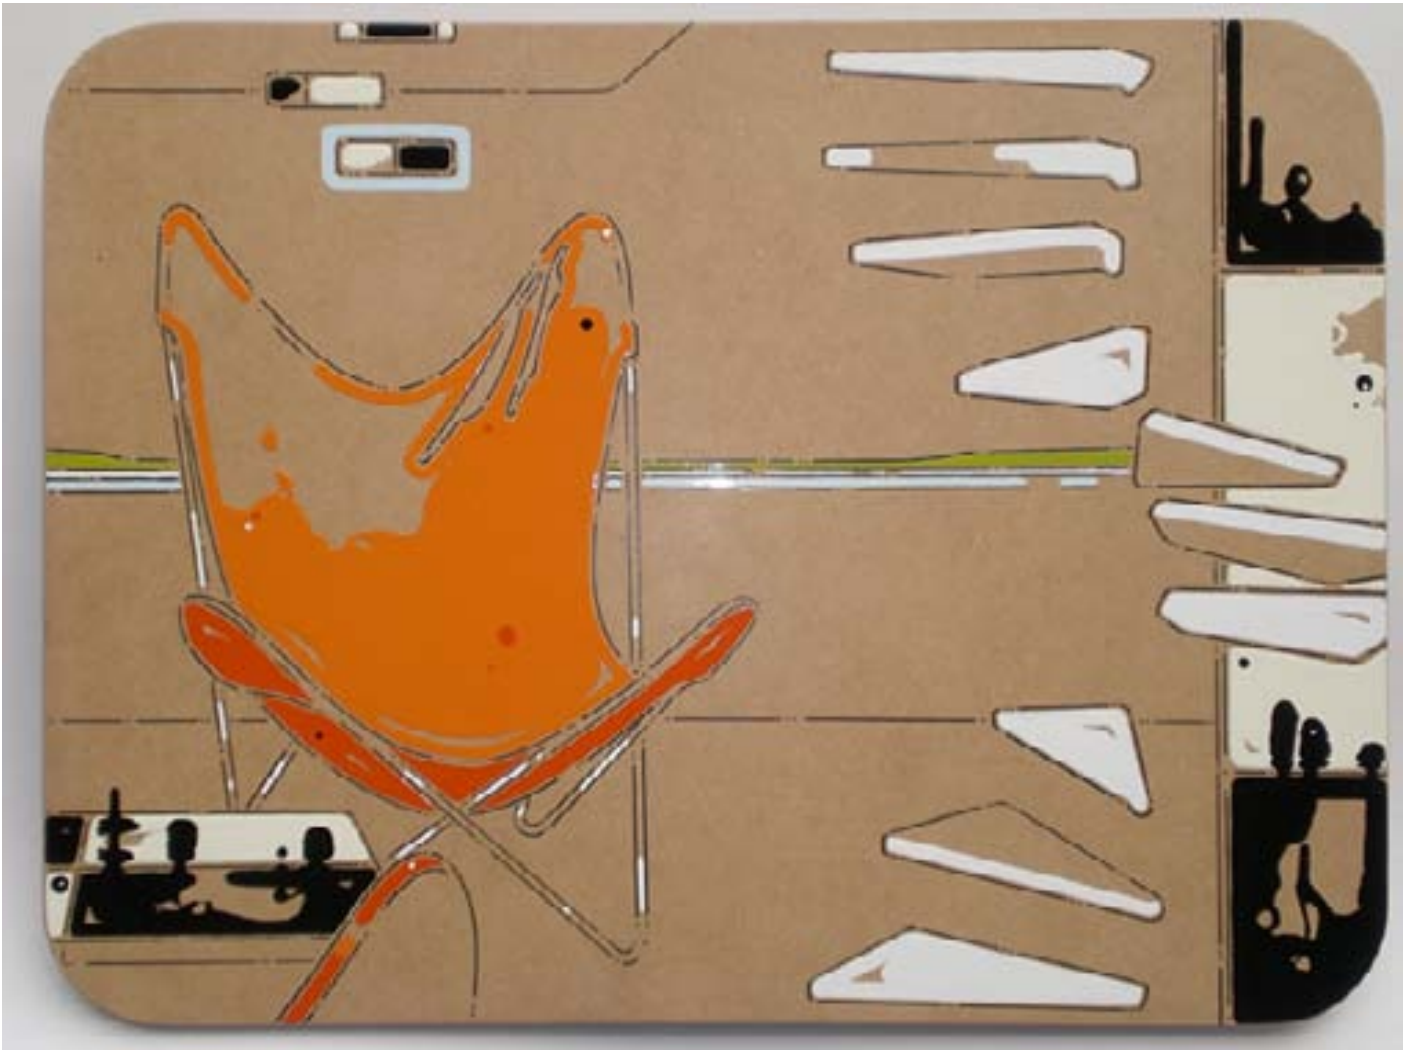

Guido Bagini

THE MAGIC ROOM PROJECT

25 Sep – 14 Nov 2009

Screen on MYWorld 001, 2008

Enamel on woodboard

60 x 80 x 6 cm

23.6 x 31.5 x 2.4 inch

Guido Bagini