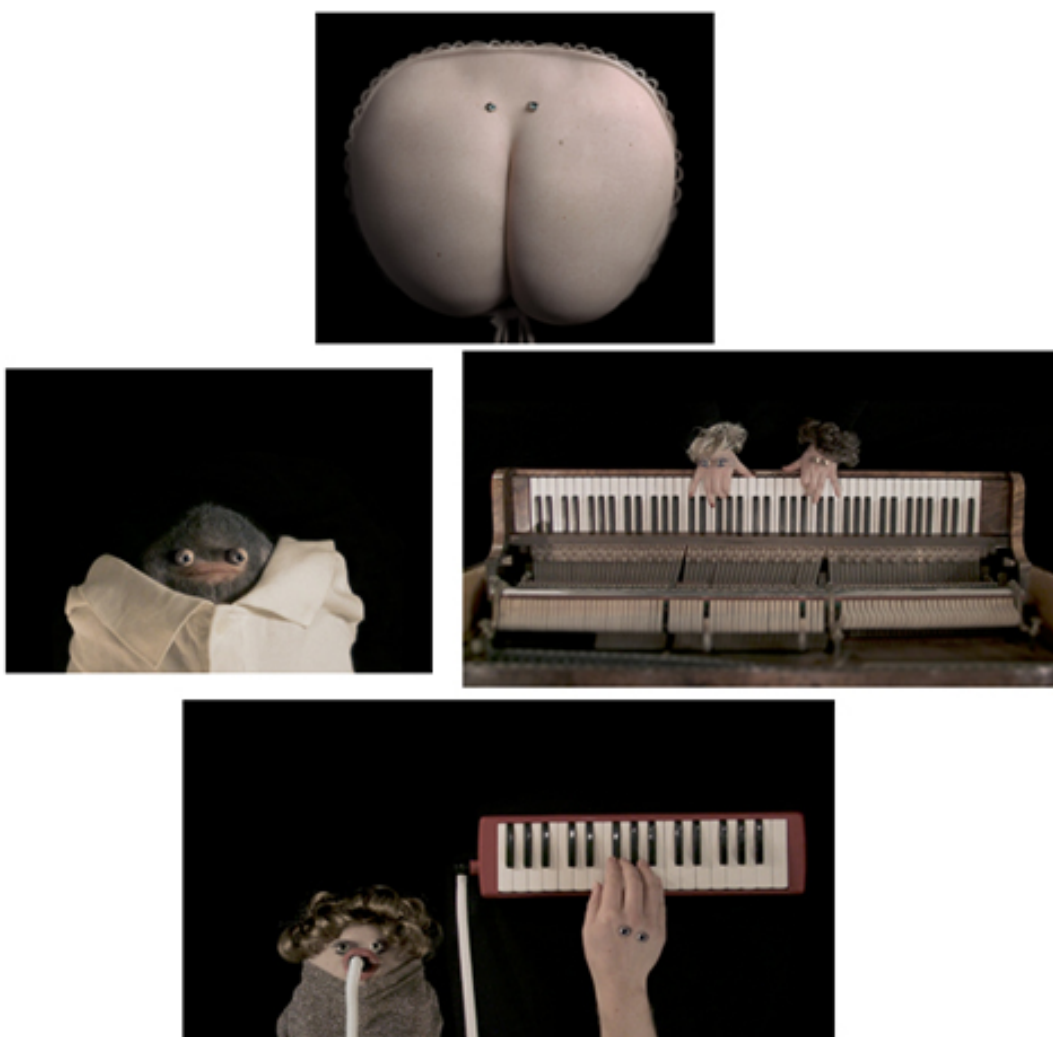

Lars Arrhenius

THE EXQUISITE CORPSE ORCHESTRA

9 Jul – 4 Sep 2010

**The Exquisite Corpse Orchestra (drum,
harmonica, tuba and piano), 2010**

4 colour photographs, (silicone) mounted on
glass, each Edition 5

64 x 113,5 cm

25.2 x 44.68 inches