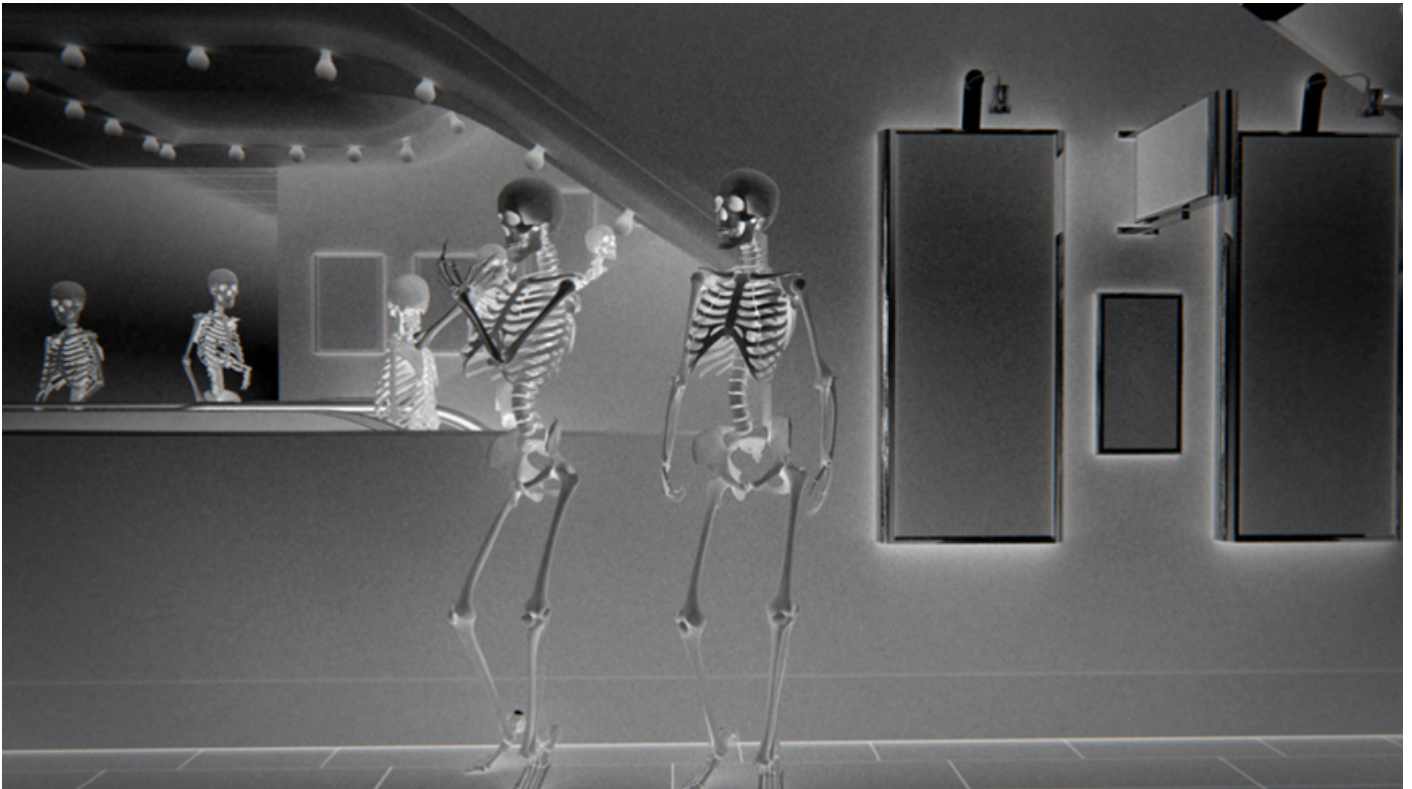

Lars Arrhenius

THE EXQUISITE CORPSE ORCHESTRA

9 Jul – 4 Sep 2010

The Big Store/„En dag pa varahuset“, 2008

Lighboxes, Videostill behind plexi,
Unicque copy

23,5 x 33,5 x 6,5

9.2 x 13.1 x 2.6 inch