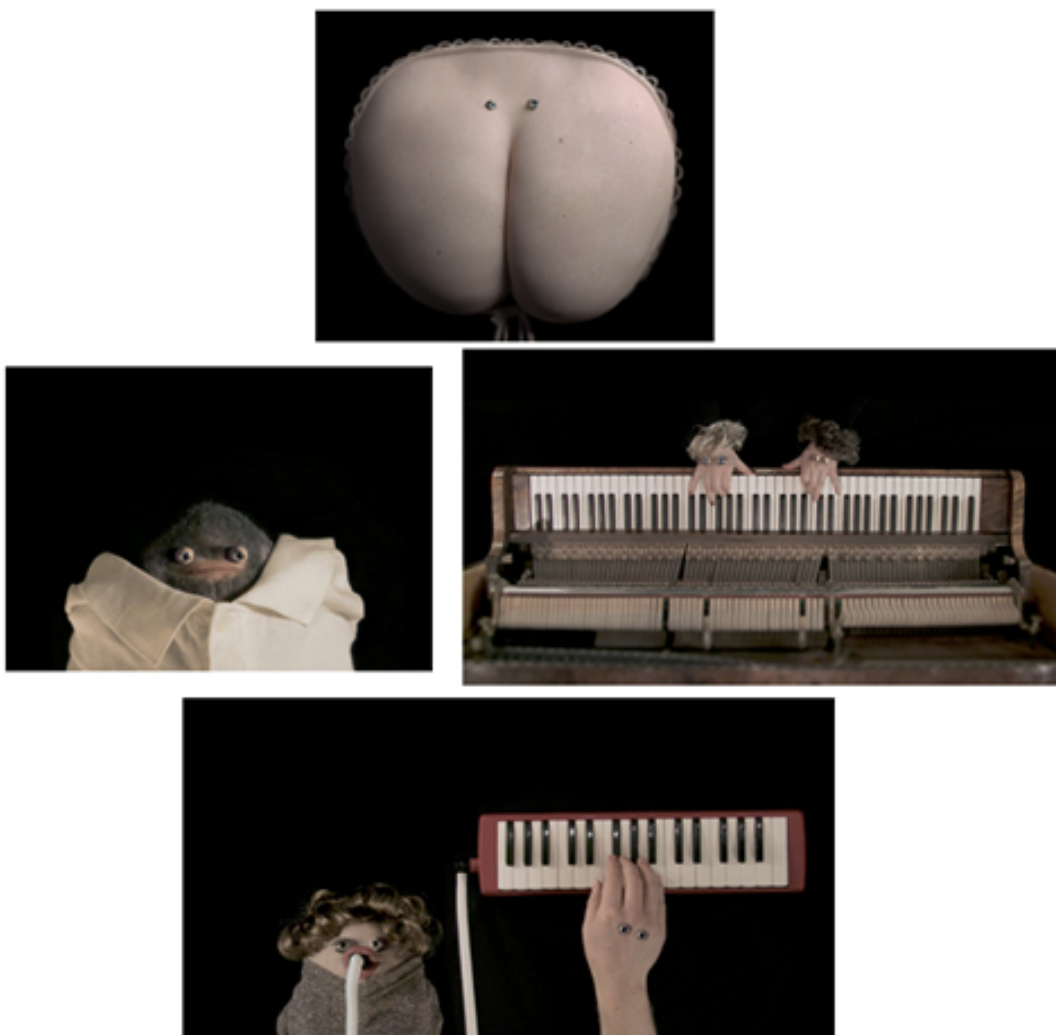

Lars Arrhenius

THE EXQUISITE CORPSE ORCHESTRA

9 Jul – 4 Sep 2010

The Exquisite Corpse Orchestra, 2010

Four channel video installation exclusive
hardware, 6min., Edition 1/4