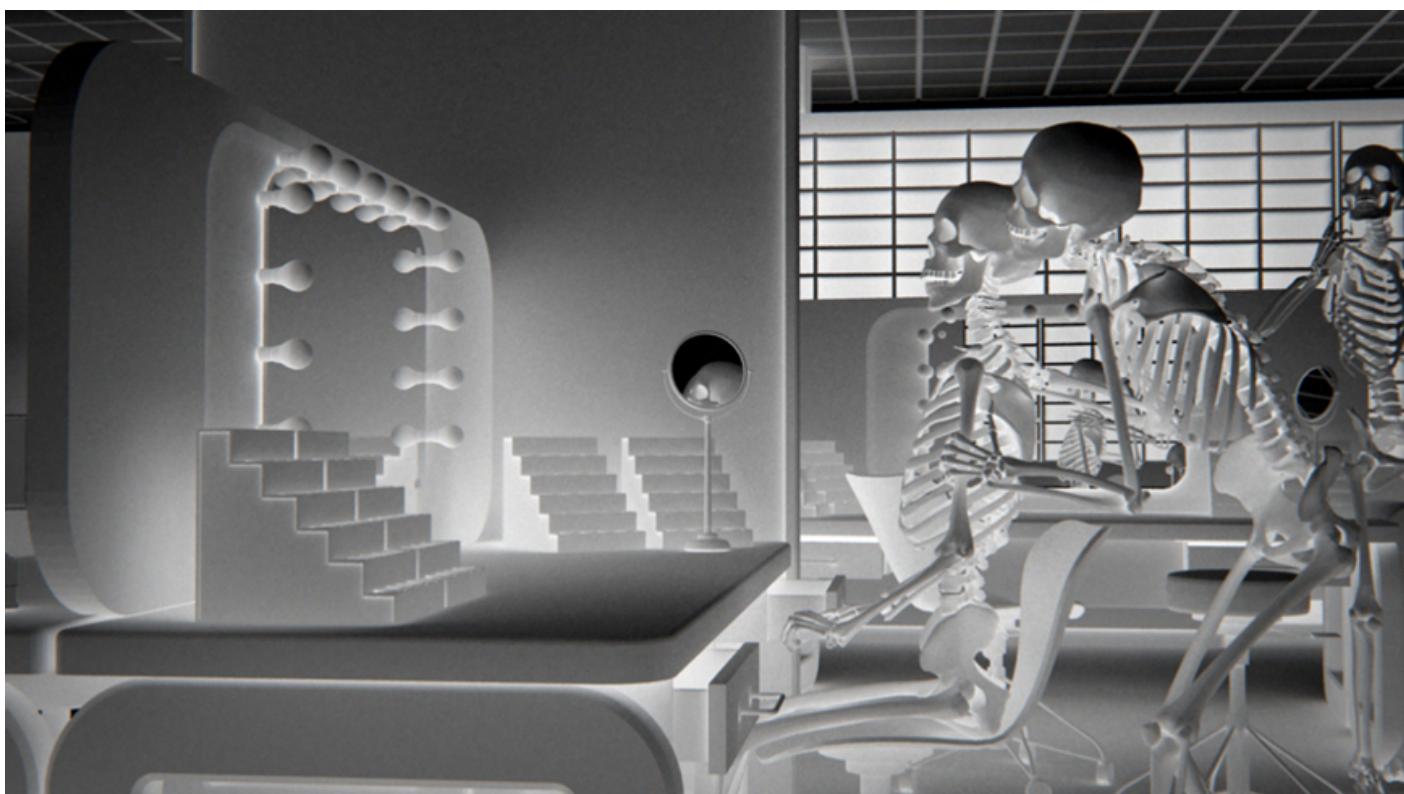

Lars Arrhenius

THE EXQUISITE CORPSE ORCHESTRA

9 Jul – 4 Sep 2010

The Big Store/„En dag pa varahuset“, 2008

lightbox with plexiglas surface, Ed. 1/1

23,5 x 33,5 x 6,5

9.2 x 13.1 x 2.6 inch