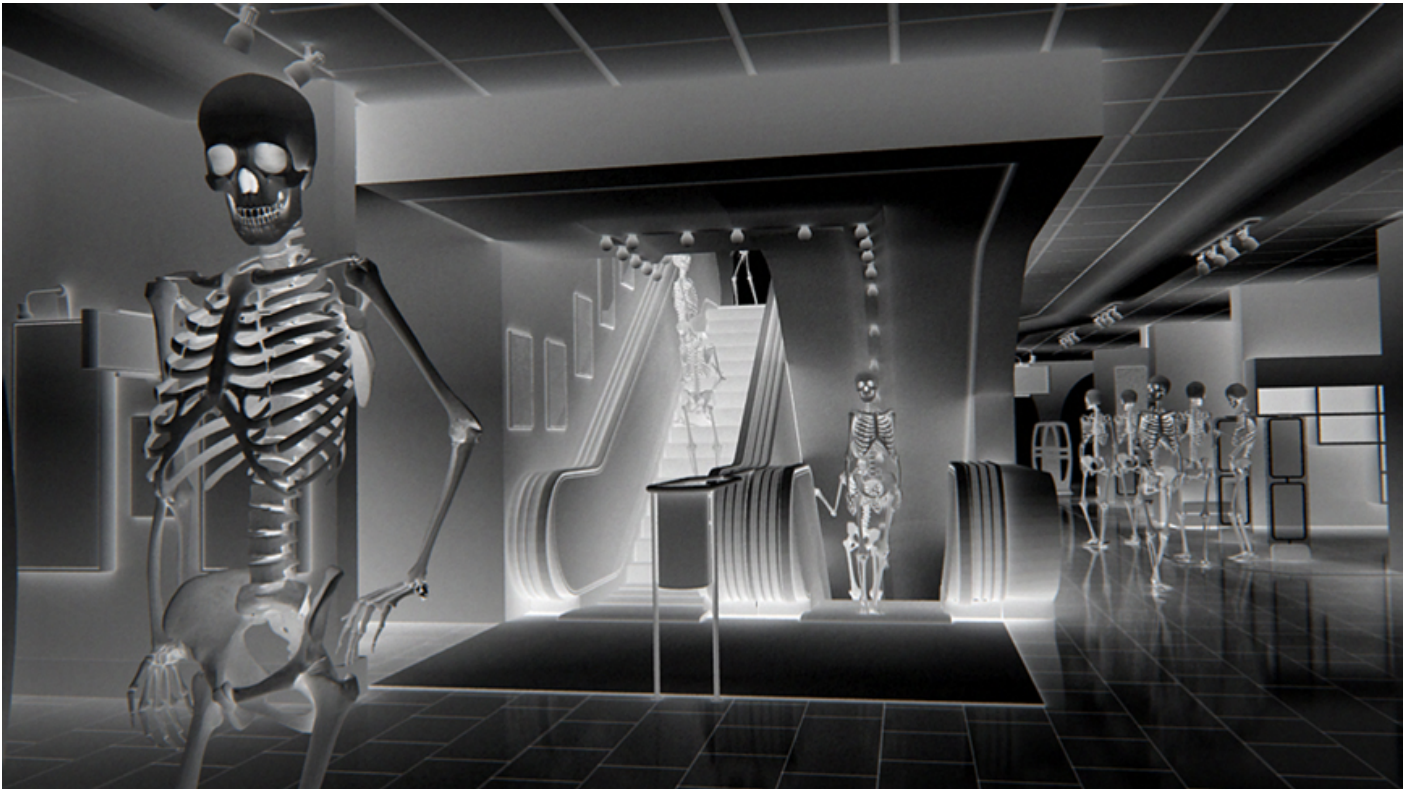

Lars Arrhenius

THE EXQUISITE CORPSE ORCHESTRA

9 Jul – 4 Sep 2010

The Big Store/„En dag pa varahuset“, 2008

Animation, 8:15 min
DVD, Edition 3 + 1 AP, 3/3