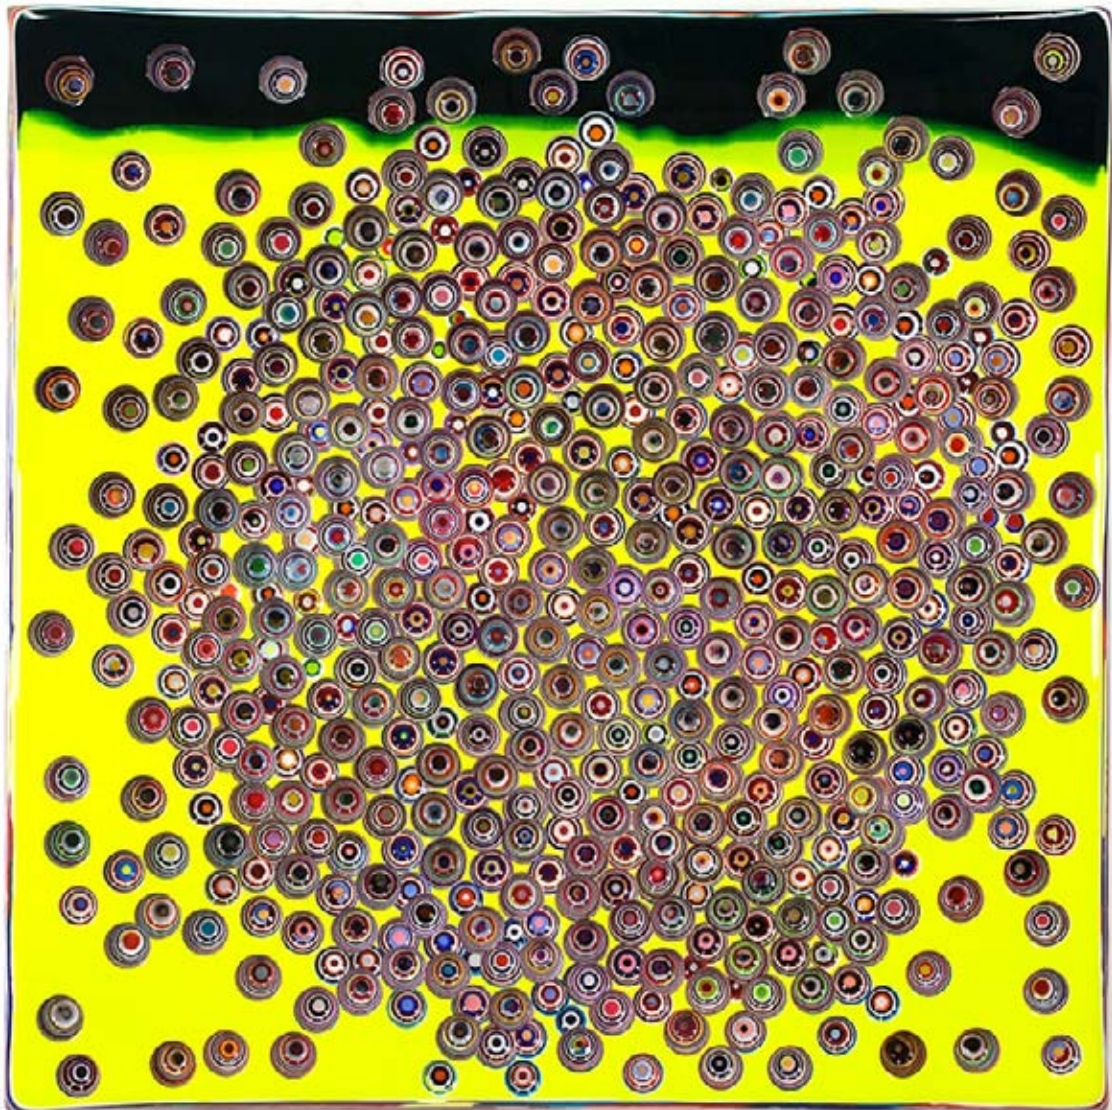

Markus Linnenbrink

HERE I STAND KNOCKING AT YOUR DOOR

16 Sep 2017 – 11 Nov 2017

BUT YOU CANNOT BLOW OUT A FIRE, 2017

epoxy resin on wood

121,9 x 121,9 cm
48.0 x 48.0 inches
4.0 x 4.0 feet