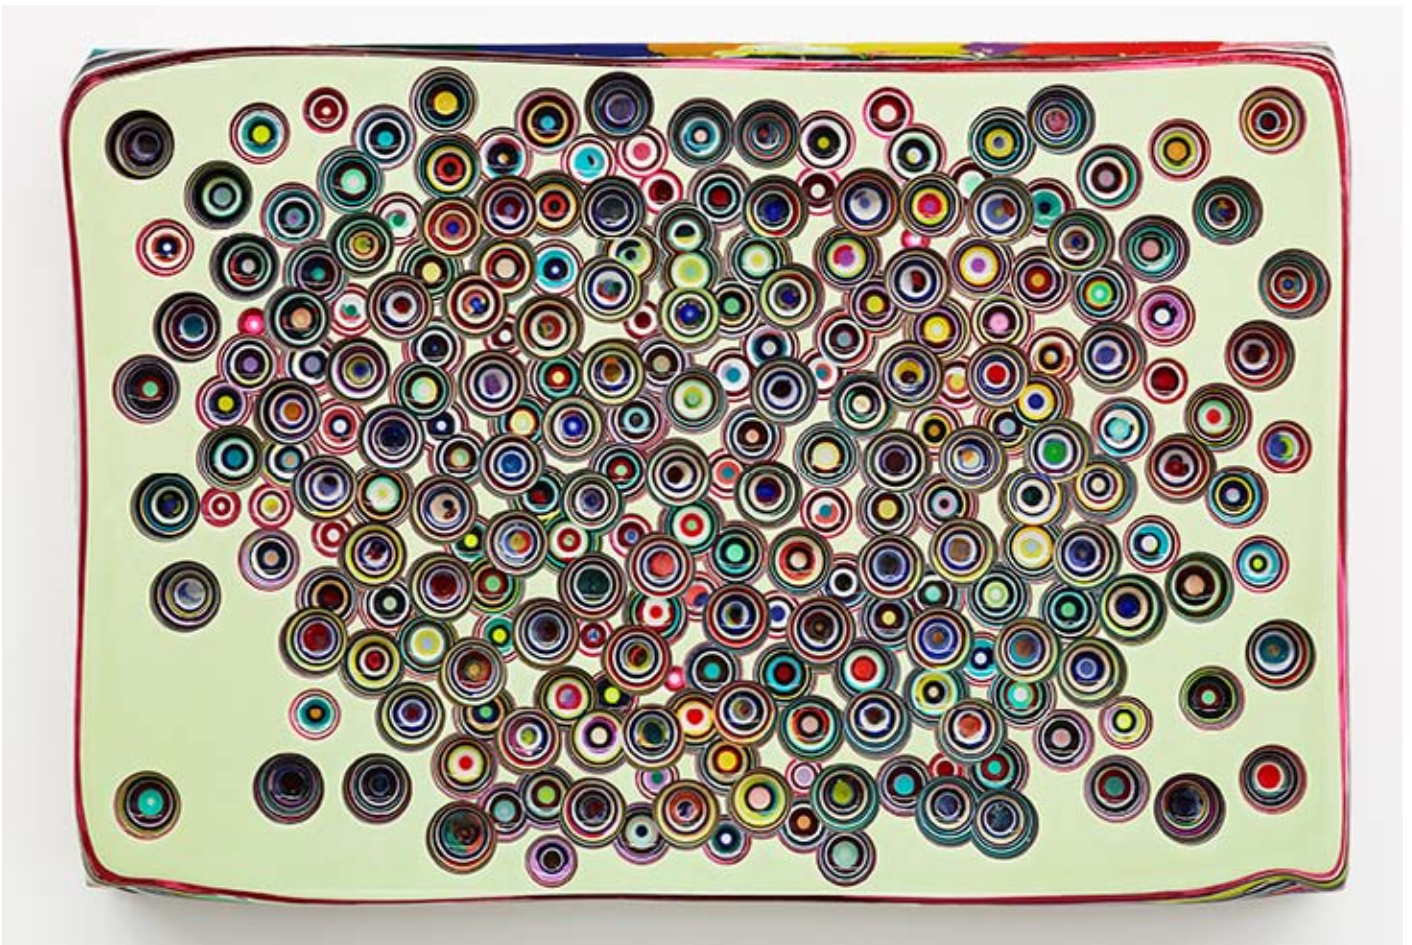

Markus Linnenbrink

HERE I STAND KNOCKING AT YOUR DOOR

16 Sep 2017 – 11 Nov 2017

ENOUGHGO, 2017

epoxy resin on wood

- sold -

61 x 91,4 cm

24.0 x 36.0 inches

2.0 x 3.0 feet