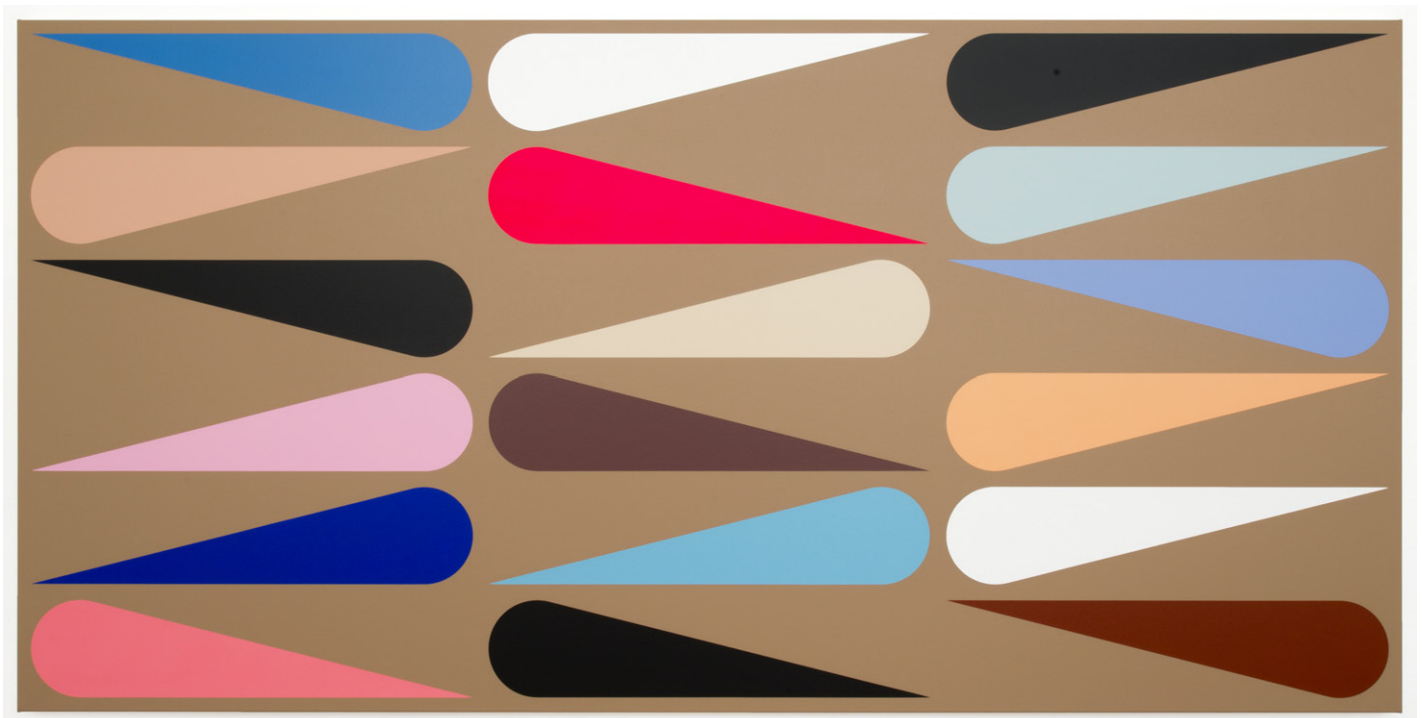

Taubert
Contemporary

Jan van der Ploeg
untitled (No. 1712), 2017

acrylic on canvas

85 x 170 cm
33.5 x 66.9 inches
2.8 x 5.6 feet