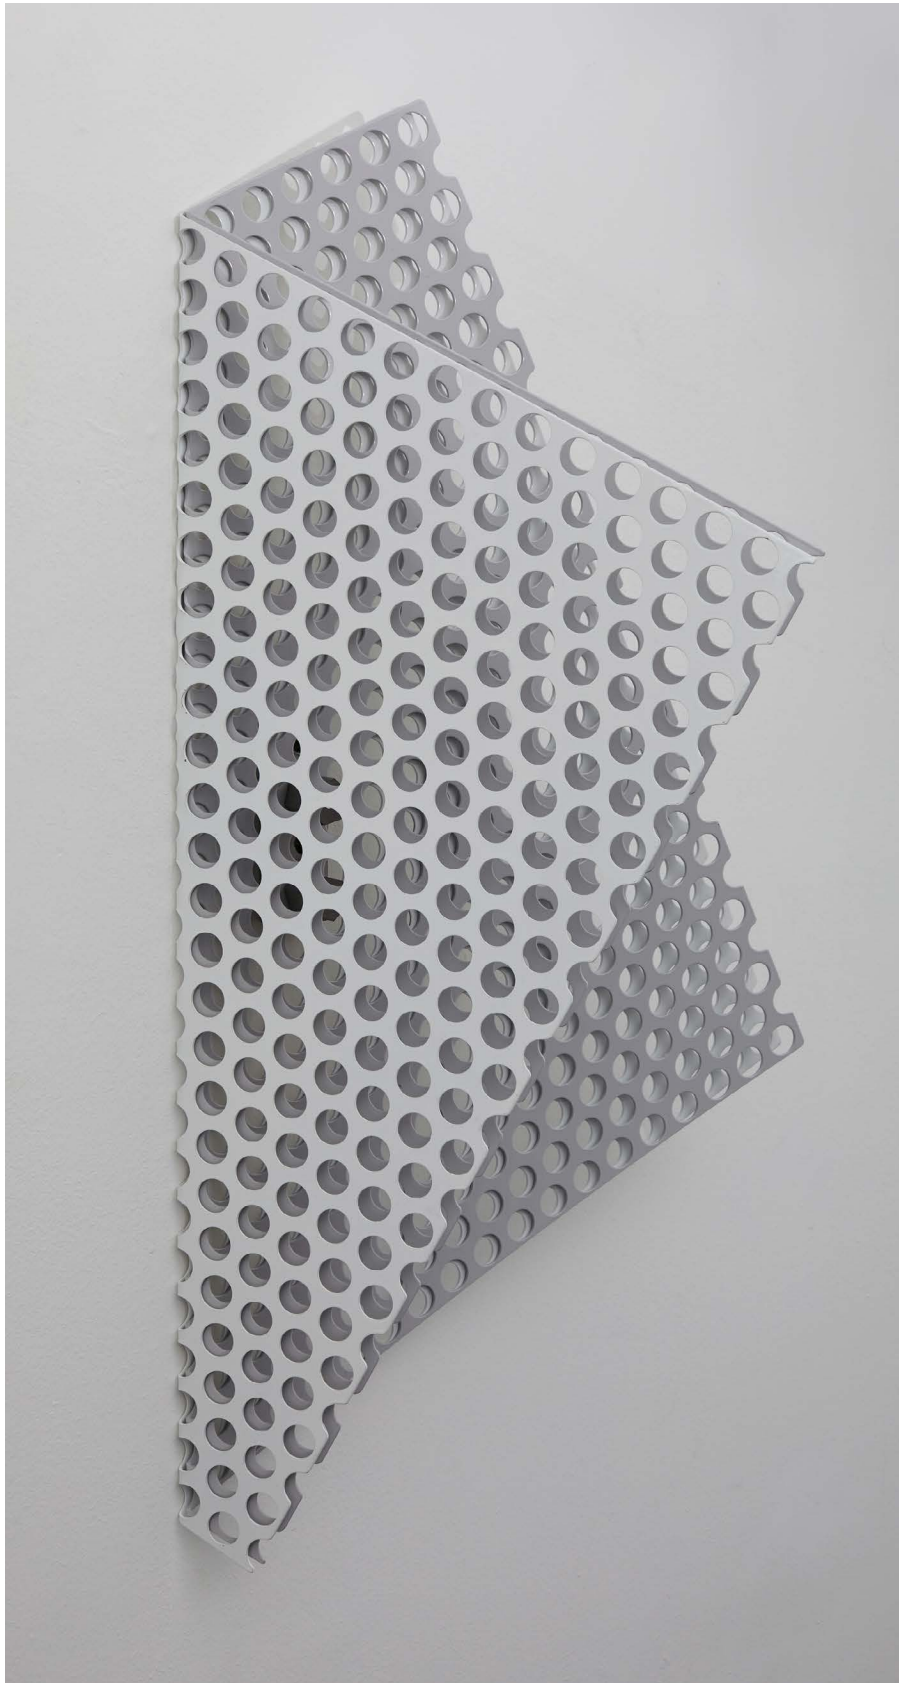

Taubert
Contemporary

Albert Weis
faltung 20-28/9016/7647,
2021

powder coated and edged
aluminum perforated plates
(white/grey)

86 x 47 x 30 cm
33.8 x 18.5 x 11.8 inch
2.8 x 1.5 x 0.9 feet