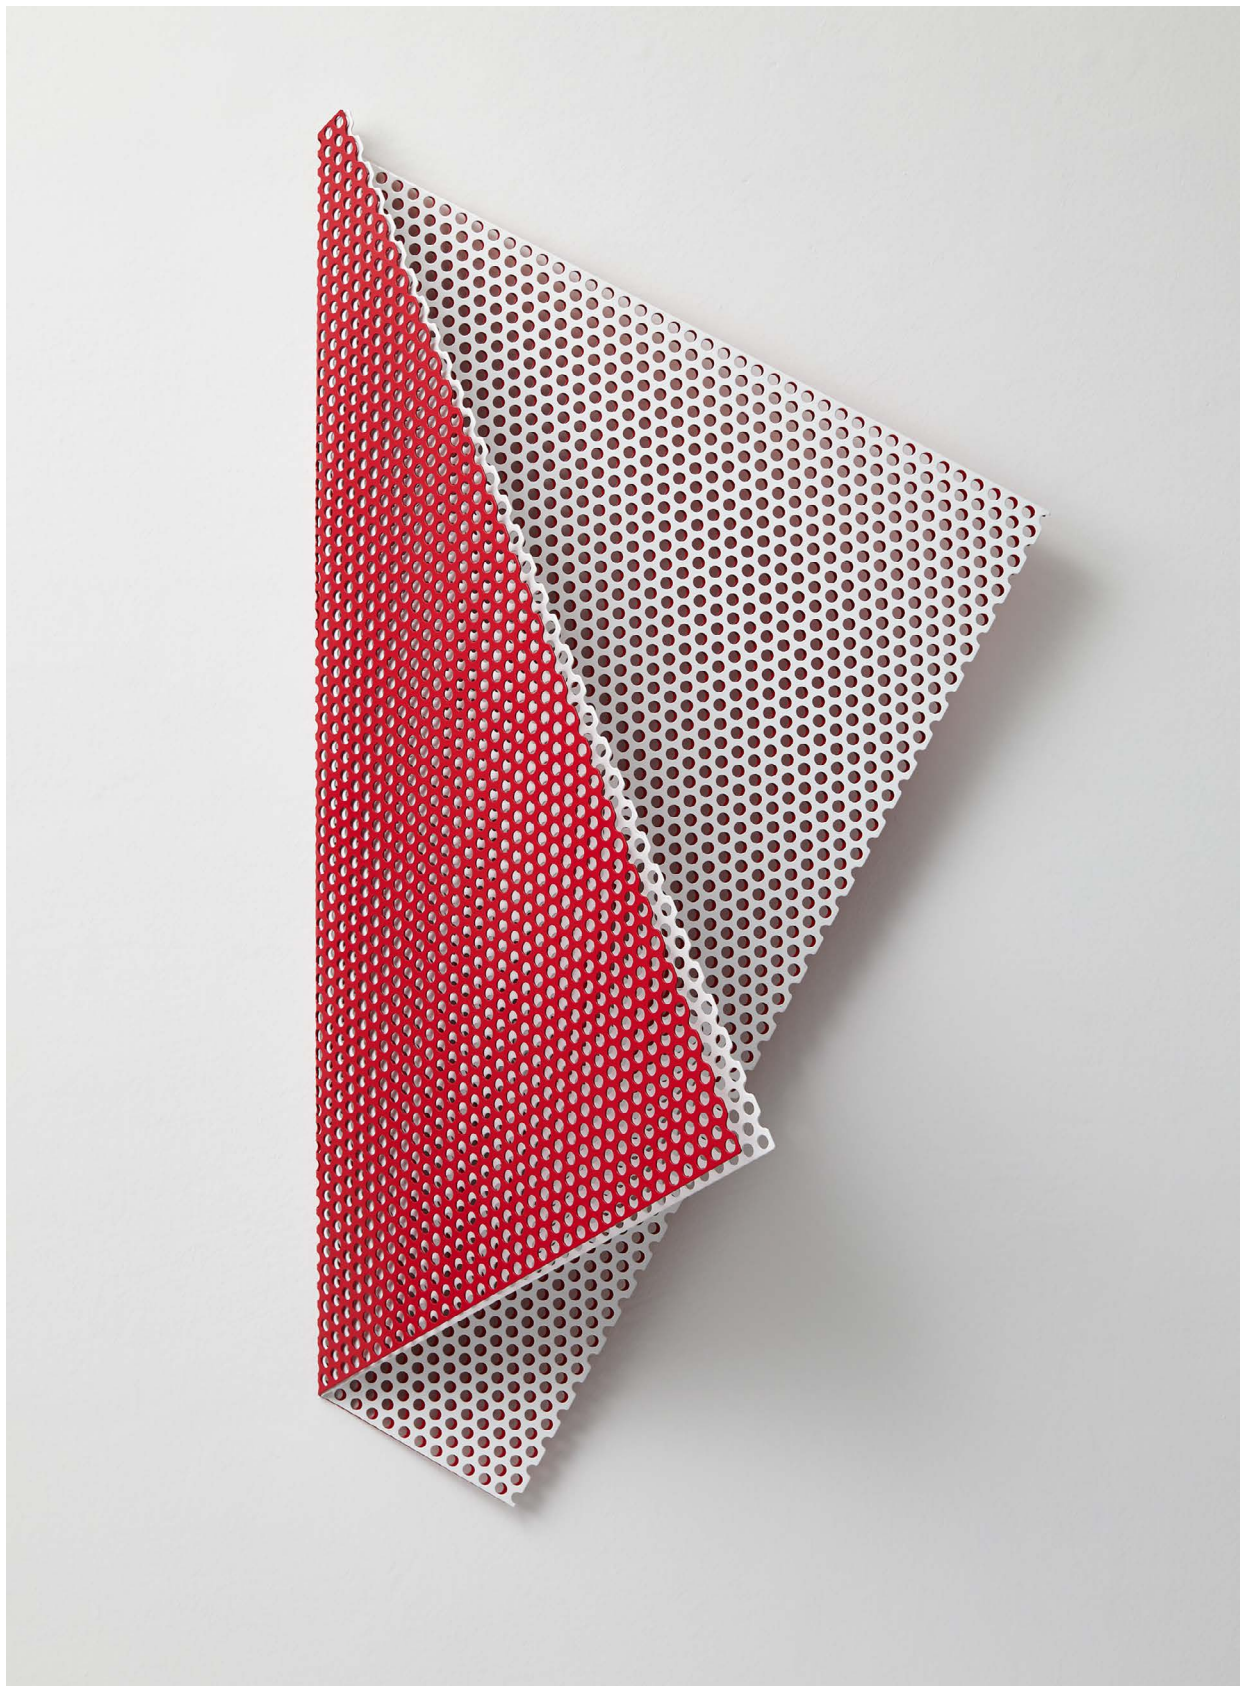

Taubert  
Contemporary

**Albert Weis**  
**parts (alaska), 2021**

aluminum, neon, transformer  
pedestal: 99 x 105 x 4 inches

190 x 170 x 155 cm  
74.8 x 66.9 x 61.0 inch  
6.2 x 5.5 x 5.0 feet

Taubert  
Contemporary

**Albert Weis**  
**faltung 10-15/5013/9004,**  
**2018**

powder coated and edged  
aluminum perforated plates  
(blue/black)

200 x 120 x 100 cm  
78.7 x 47.2 x 39.3 inch  
6.6 x 3.9 x 3.3 feet

Taubert  
Contemporary

**Albert Weis**  
**faltung 20-28/1016/7647,**  
**2021**

powder coated and edged  
aluminum perforated plates  
(yellow/grey)

68 x 40 x 35 cm  
26.7 x 15.7 x 13.7 inch  
2.2 x 1.3 x 1.1 feet

Taubert  
Contemporary

**Albert Weis**

**faltung 10-15/9016/3027,  
2021**

pulverbeschichtete und gekantete  
Aluminiumlochbleche (weiß/rot)

115 x 58 x 34 cm  
45.3 x 22.8 x 13.3 inch  
3.7 x 1.9 x 1.1 feet

Taubert  
Contemporary