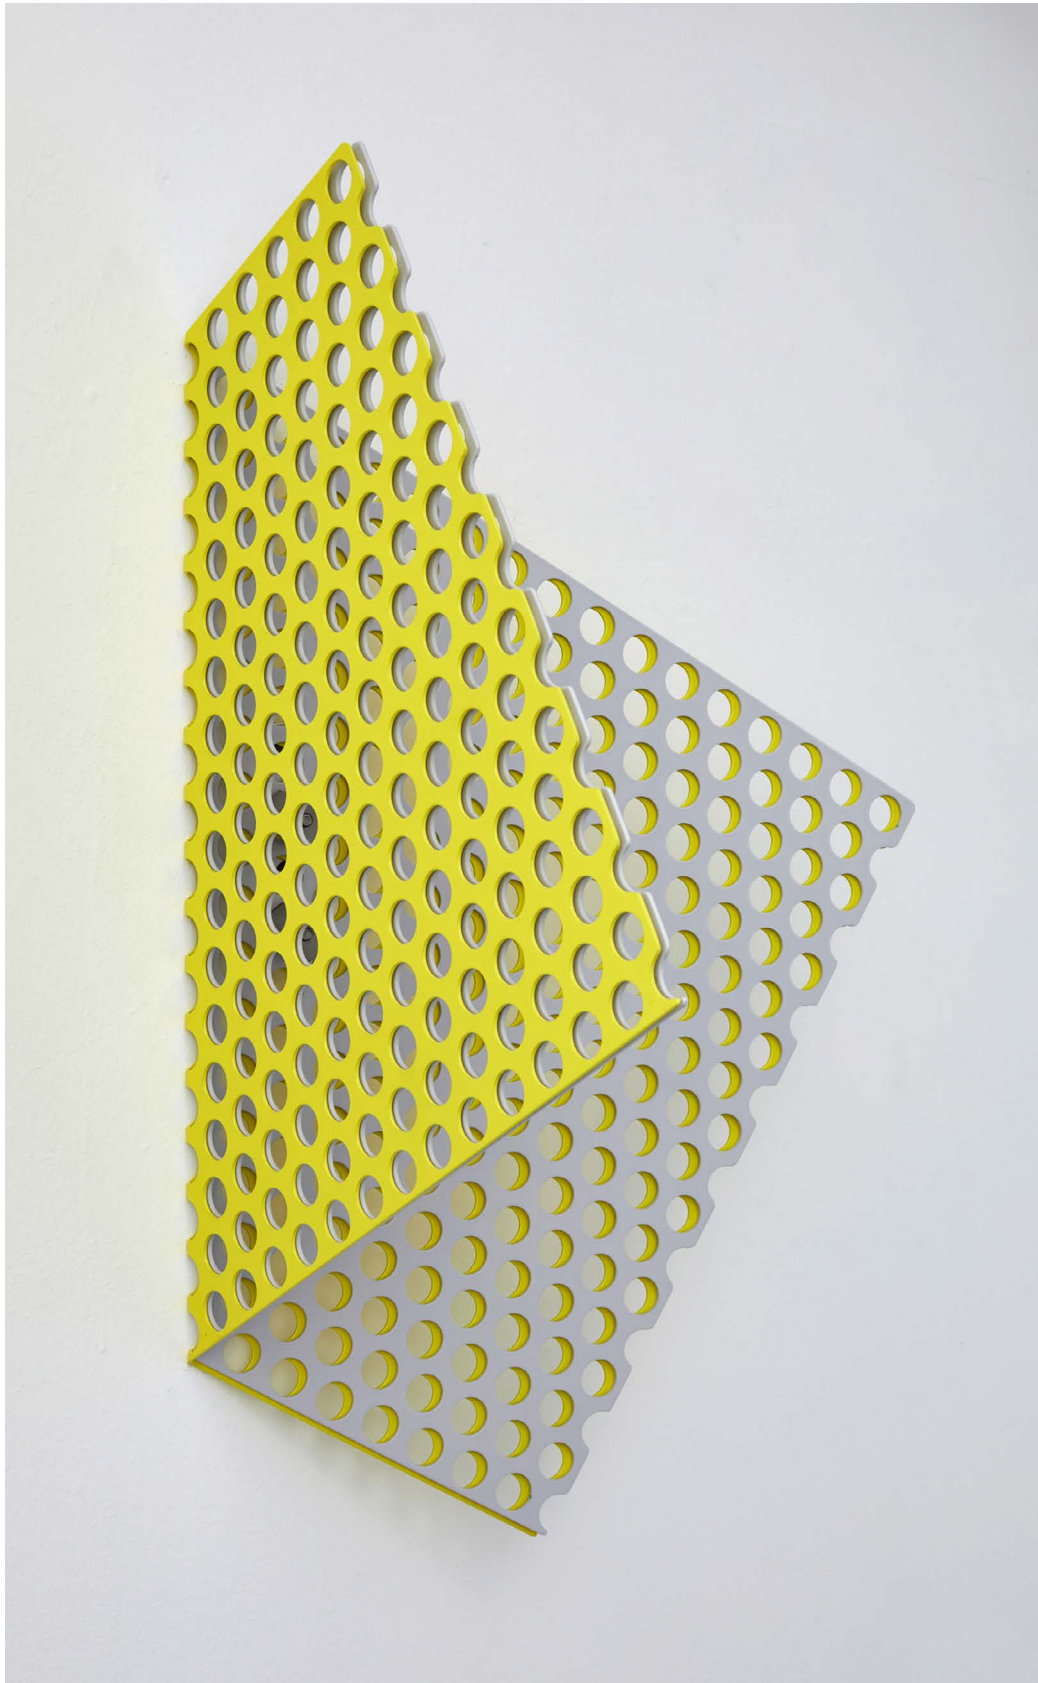

Taubert  
Contemporary

**Albert Weis**  
**parts (alaska), 2021**

aluminum, neon, transformer  
pedestal: 99 x 105 x 4 inches

190 x 170 x 155 cm  
74.8 x 66.9 x 61.0 inch  
6.2 x 5.5 x 5.0 feet

Taubert  
Contemporary

**Albert Weis**  
**faltung 10-15/5013/9004,**  
**2018**

powder coated and edged  
aluminum perforated plates  
(blue/black)

200 x 120 x 100 cm  
78.7 x 47.2 x 39.3 inch  
6.6 x 3.9 x 3.3 feet

Taubert  
Contemporary

**Albert Weis**  
**faltung 20-28/1016/7647,**  
**2021**

powder coated and edged  
aluminum perforated plates  
(yellow/grey)

68 x 40 x 35 cm  
26.7 x 15.7 x 13.7 inch  
2.2 x 1.3 x 1.1 feet

Taubert  
Contemporary

**Albert Weis**

**faltung 10-15/9016/3027,  
2021**

pulverbeschichtete und gekantete  
Aluminiumlochbleche (weiß/rot)

115 x 58 x 34 cm  
45.3 x 22.8 x 13.3 inch  
3.7 x 1.9 x 1.1 feet

Taubert  
Contemporary