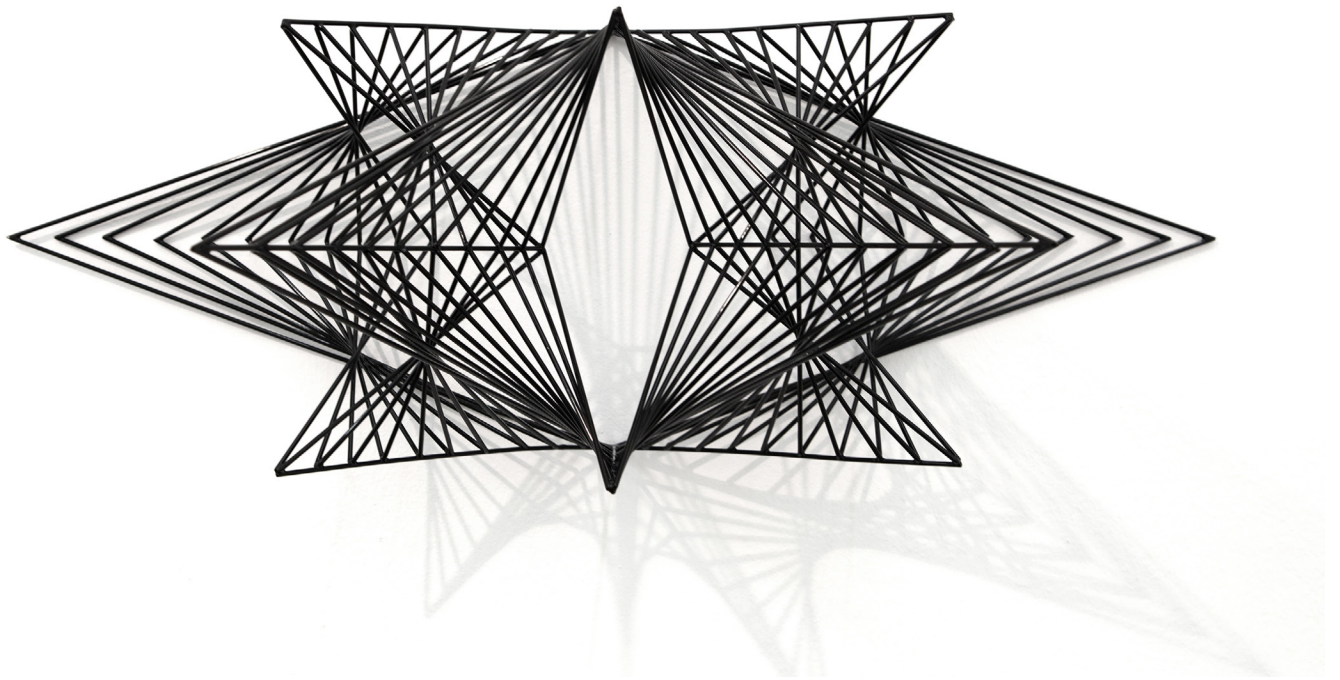

Taubert
Contemporary

Timo Nasseri

Mesh 4, 2012

Steel, powder coated

Edition: 3/5

19 x 58 x 24 cm

7.5 x 22.8 x 9.4 inch