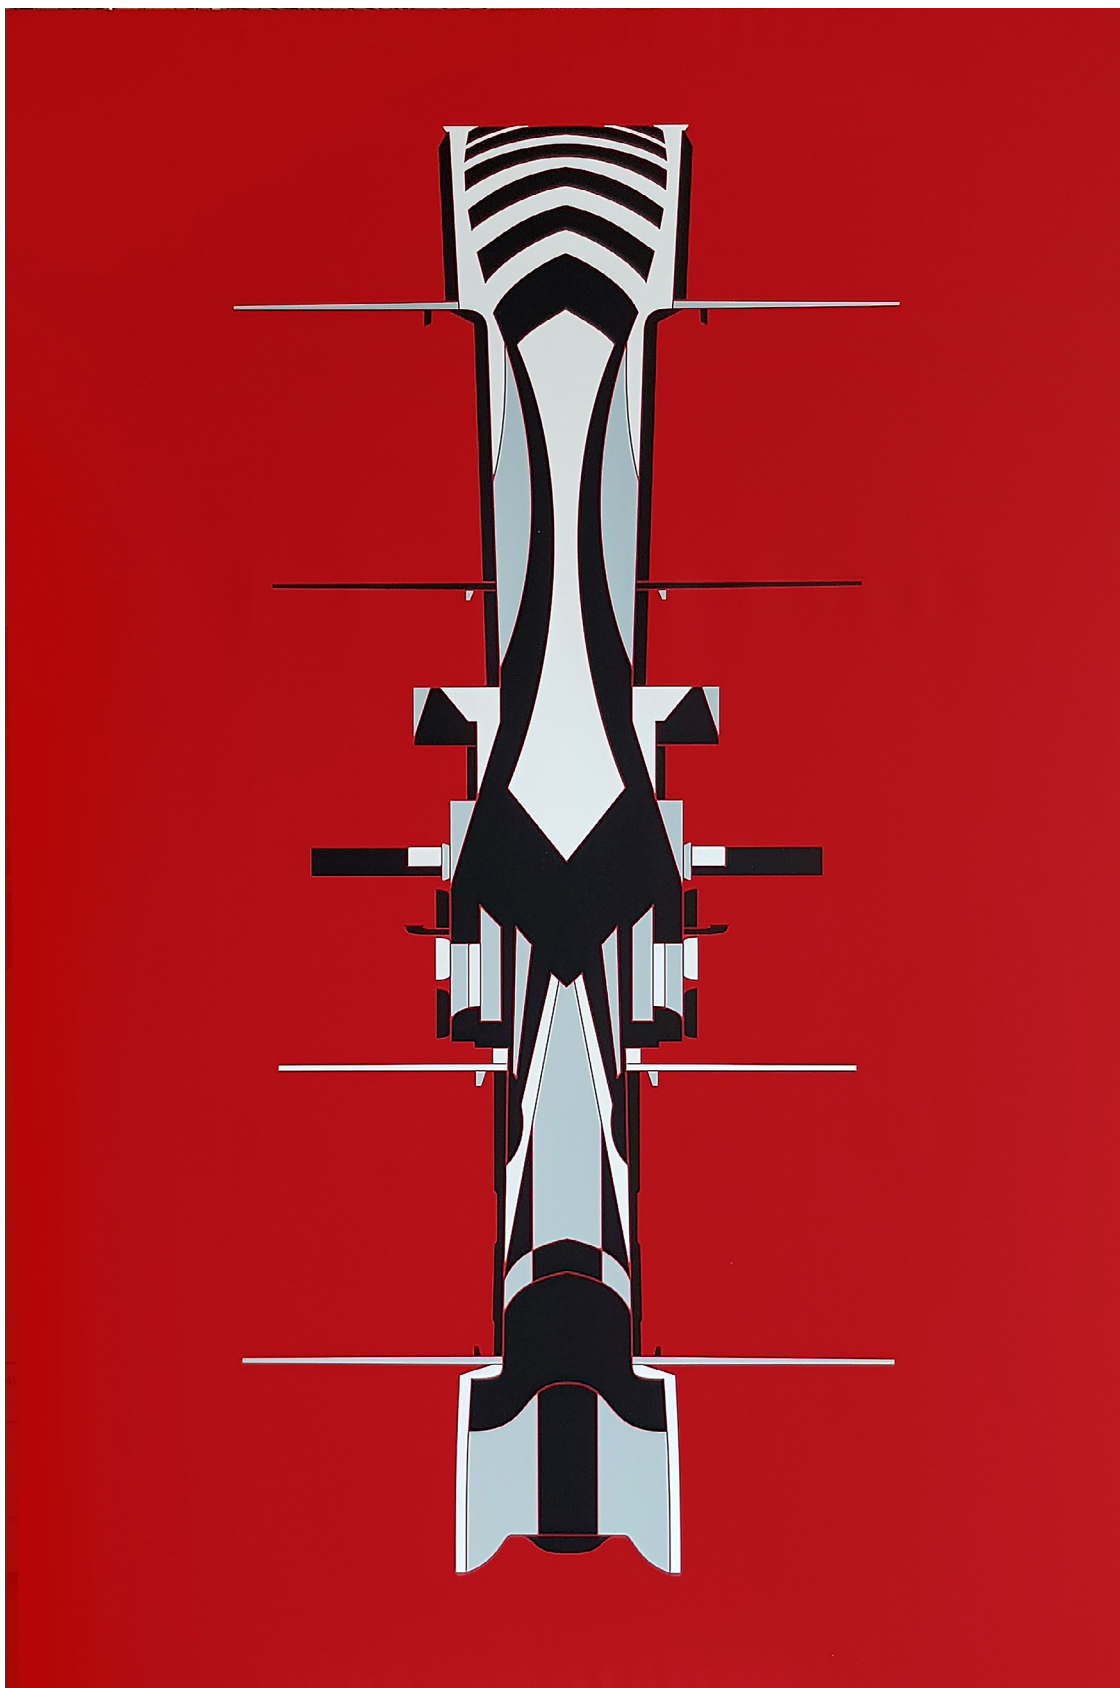

Taubert
Contemporary

Timo Nasser
DAZ#0007, 2018

Acrylic on canvas

210 x 140 cm
82.6 x 55.1 inches
6.9 x 4.5 feet