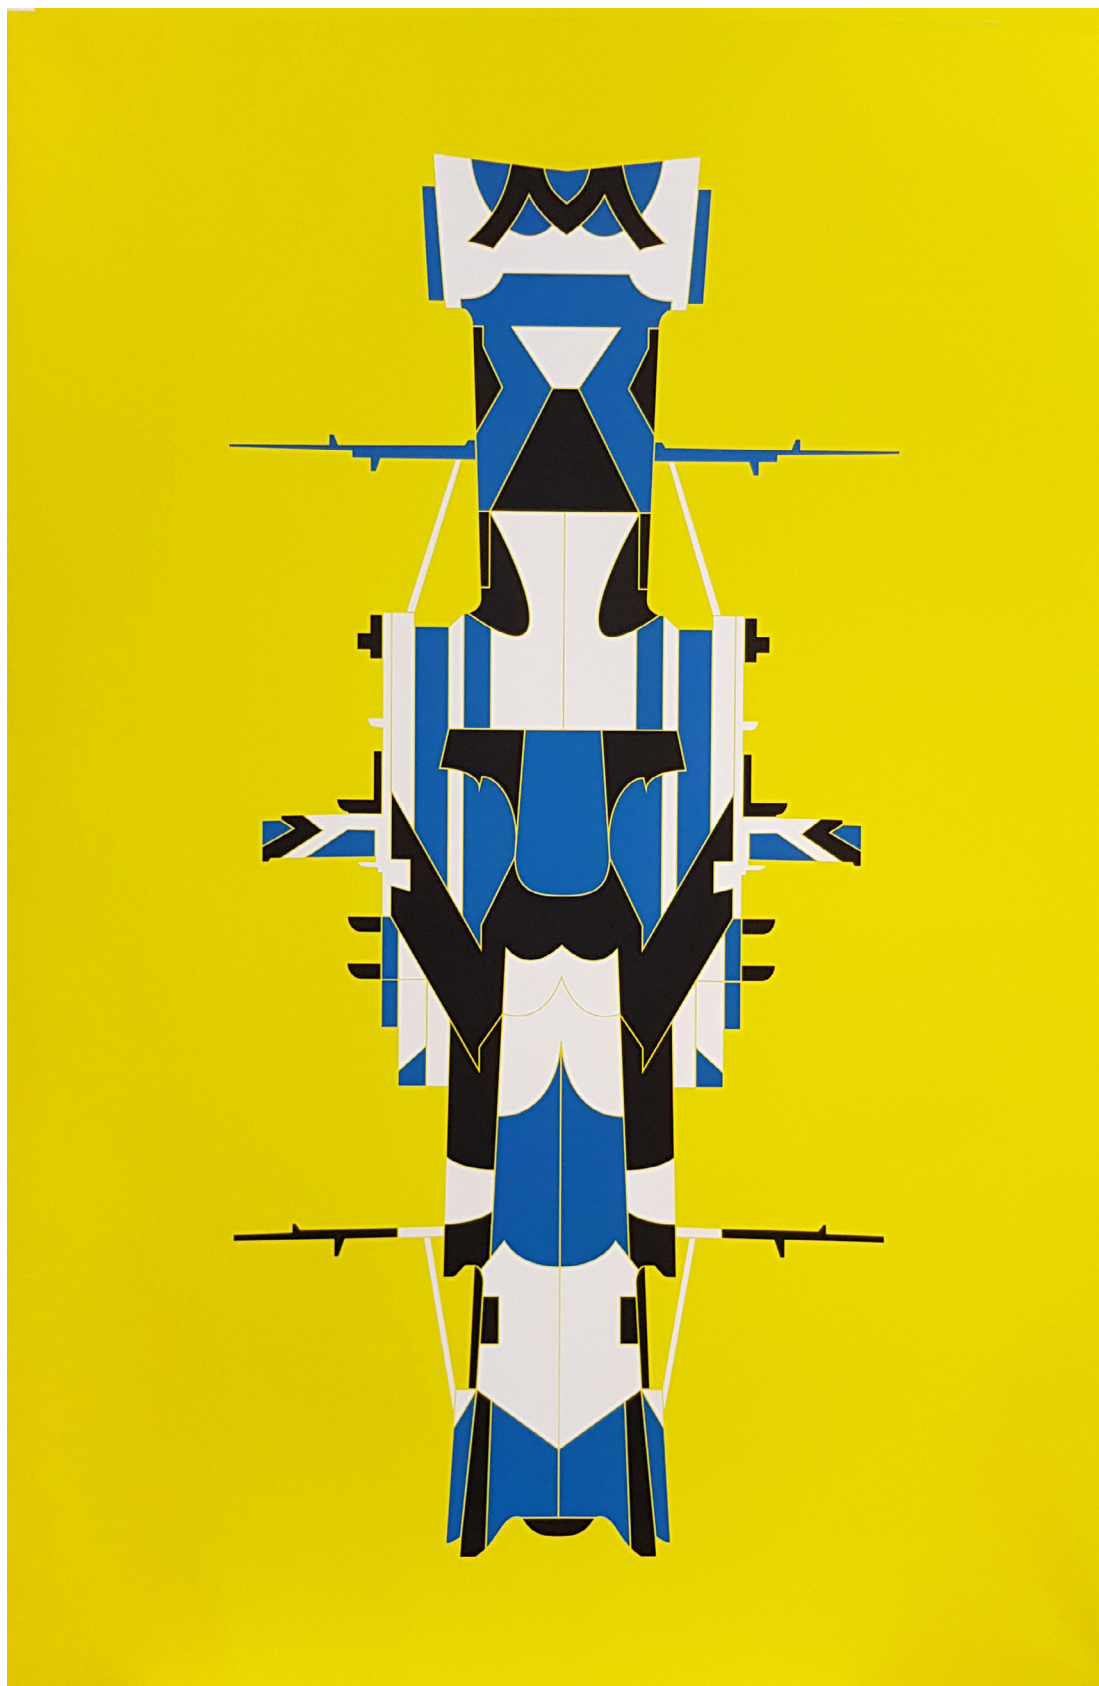

Taubert  
Contemporary

**Timo Nasseri**  
**Hedron, 2018**

Steel, powder coated  
Edition: 1/3

45,5 x 28,5 x 22 cm  
17,9 x 11.2 x 8.7 inch

Taubert  
Contemporary

**Timo Nasseri**  
**DAZ #50, 2018**

Acrylic on canvas

210 x 140 cm  
82.6 x 55.1 inches  
6.9 x 5.0 feet

Taubert  
Contemporary

**Timo Nasseri**  
**DAZ #02, 2018**

Acrylic on canvas

210 x 140 cm  
82.6 x 55.1 inches  
6.9 x 5.0 feet

Taubert  
Contemporary

**Timo Nasseri**

**I am a sky where spirits live**

**#7, 2022**

Acrylic and oil on linen on  
wood

92 x 80 cm

36.2 x 31.5 inches

3.0 x 2.6 feet

Taubert  
Contemporary

**Timo Nasseri**

98 x 104 x 18 cm

38.6 x 40.9 x 7.1 inch

3.2 x 3.4 x 0.6 feet

Taubert  
Contemporary

**Timo Nasseri**

**Mesh 4, 2012**

Steel, powder coated

Edition: 3/5