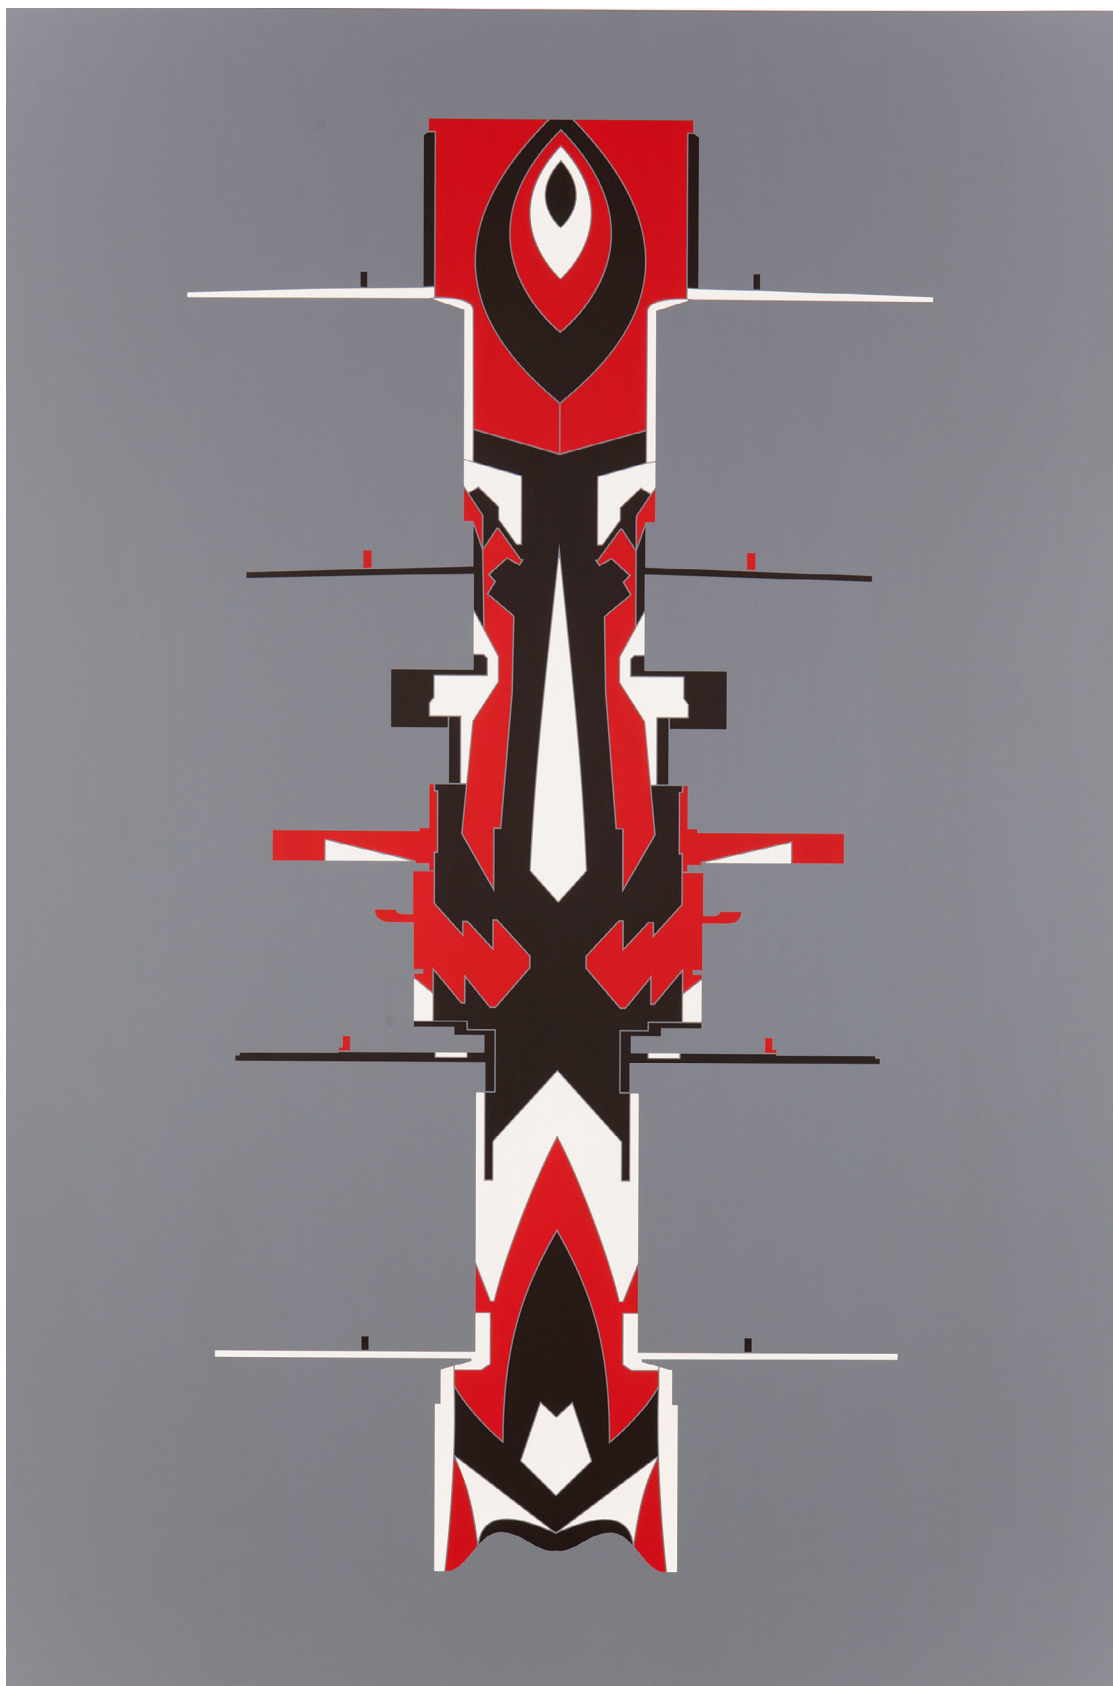

Taubert  
Contemporary

**Timo Nasseri**  
**Hedron, 2018**

Steel, powder coated  
Edition: 1/3

45,5 x 28,5 x 22 cm  
17,9 x 11.2 x 8.7 inch

Taubert  
Contemporary

**Timo Nasseri**  
**DAZ #50, 2018**

Acrylic on canvas

210 x 140 cm  
82.6 x 55.1 inches  
6.9 x 5.0 feet

Taubert  
Contemporary

**Timo Nasseri**  
**DAZ #02, 2018**

Acrylic on canvas

210 x 140 cm  
82.6 x 55.1 inches  
6.9 x 5.0 feet

Taubert  
Contemporary

**Timo Nasseri**

**I am a sky where spirits live**

**#7, 2022**

Acrylic and oil on linen on  
wood

92 x 80 cm

36.2 x 31.5 inches

3.0 x 2.6 feet

Taubert  
Contemporary

**Timo Nasseri**

98 x 104 x 18 cm

38.6 x 40.9 x 7.1 inch

3.2 x 3.4 x 0.6 feet

Taubert  
Contemporary

**Timo Nasseri**

**Mesh 4, 2012**

Steel, powder coated

Edition: 3/5