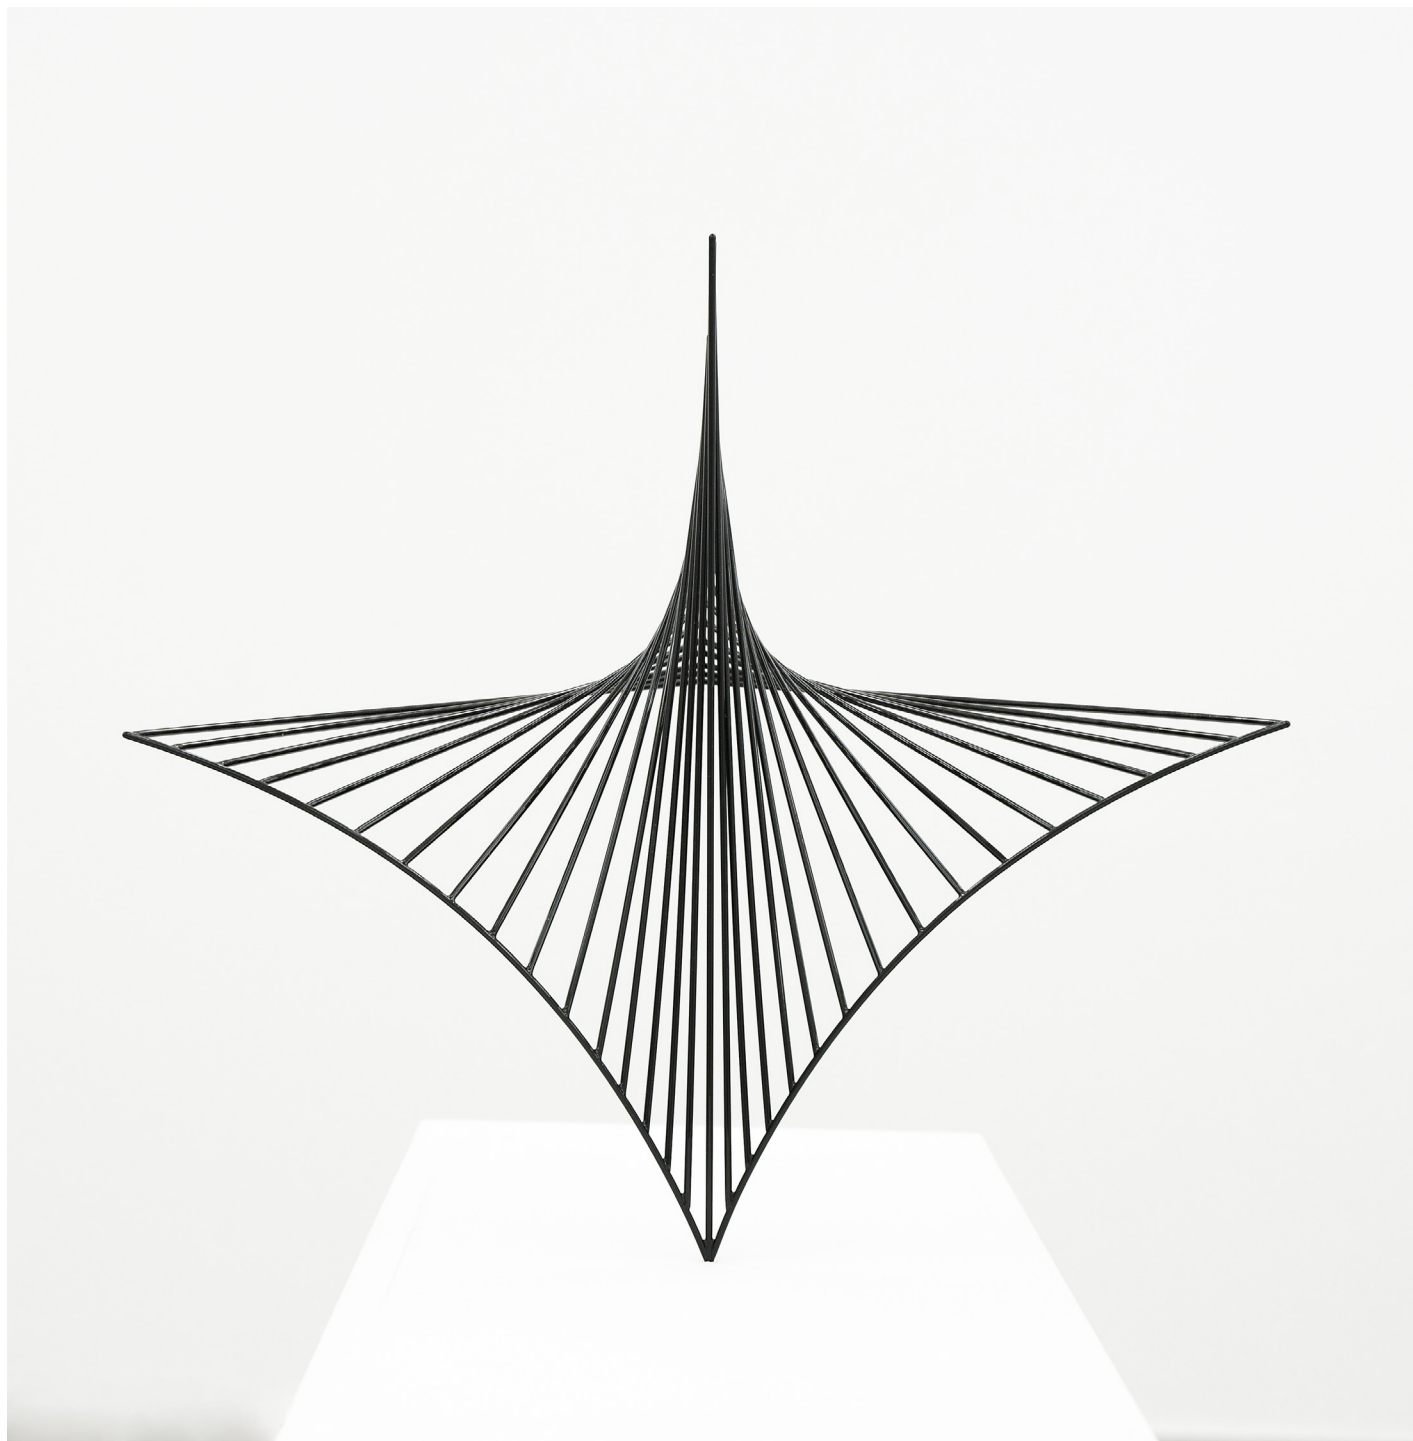

Taubert  
Contemporary

**Timo Nasseri**  
**Hedron, 2018**

Steel, powder coated  
Edition: 1/3

45,5 x 28,5 x 22 cm  
17,9 x 11.2 x 8.7 inch

Taubert  
Contemporary

**Timo Nasseri**  
**DAZ #50, 2018**

Acrylic on canvas

210 x 140 cm  
82.6 x 55.1 inches  
6.9 x 5.0 feet

Taubert  
Contemporary

**Timo Nasseri**  
**DAZ #02, 2018**

Acrylic on canvas

210 x 140 cm  
82.6 x 55.1 inches  
6.9 x 5.0 feet

Taubert  
Contemporary

**Timo Nasseri**

**I am a sky where spirits live**

**#7, 2022**

Acrylic and oil on linen on  
wood

92 x 80 cm

36.2 x 31.5 inches

3.0 x 2.6 feet

Taubert  
Contemporary

**Timo Nasseri**