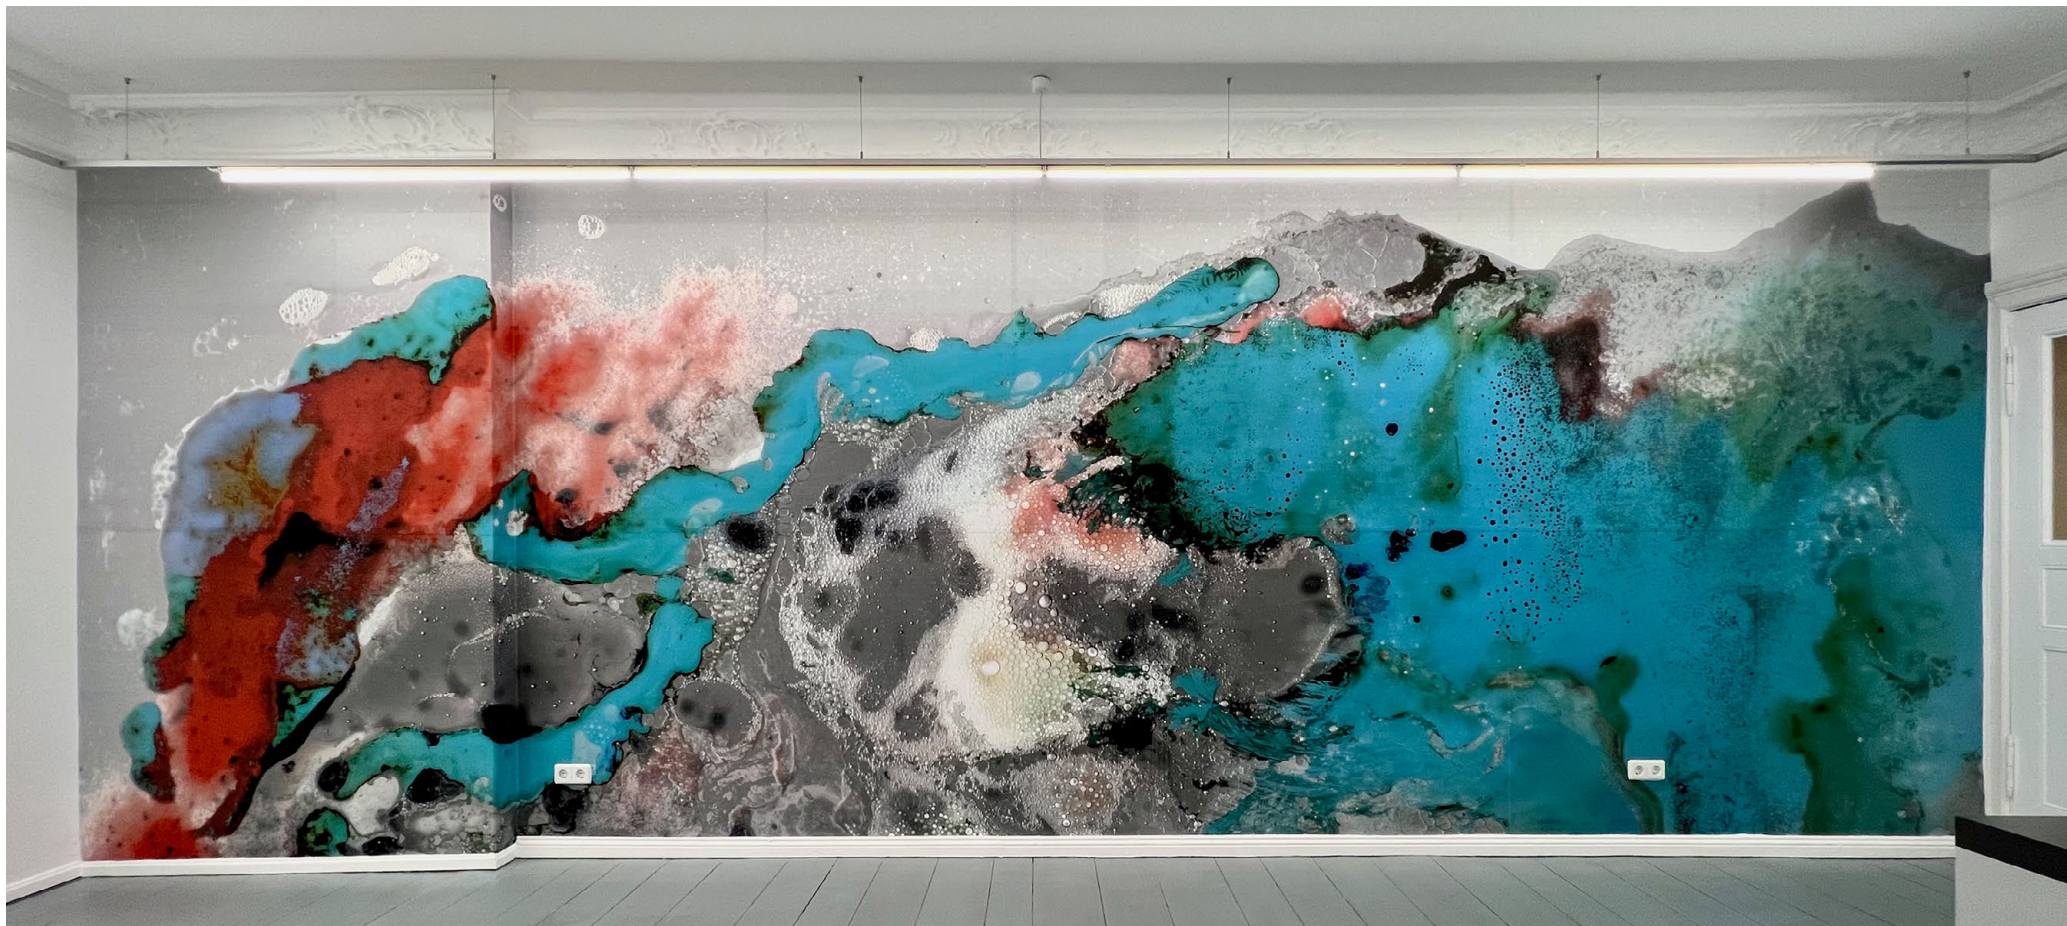

Taubert
Contemporary

Julia Gruner
Domestic Painting (Vitamin E110), 2022

inkjet print on wallpaper

271 x 775 cm

106.7 x 305.1 inches

8.9 x 25.4 feet