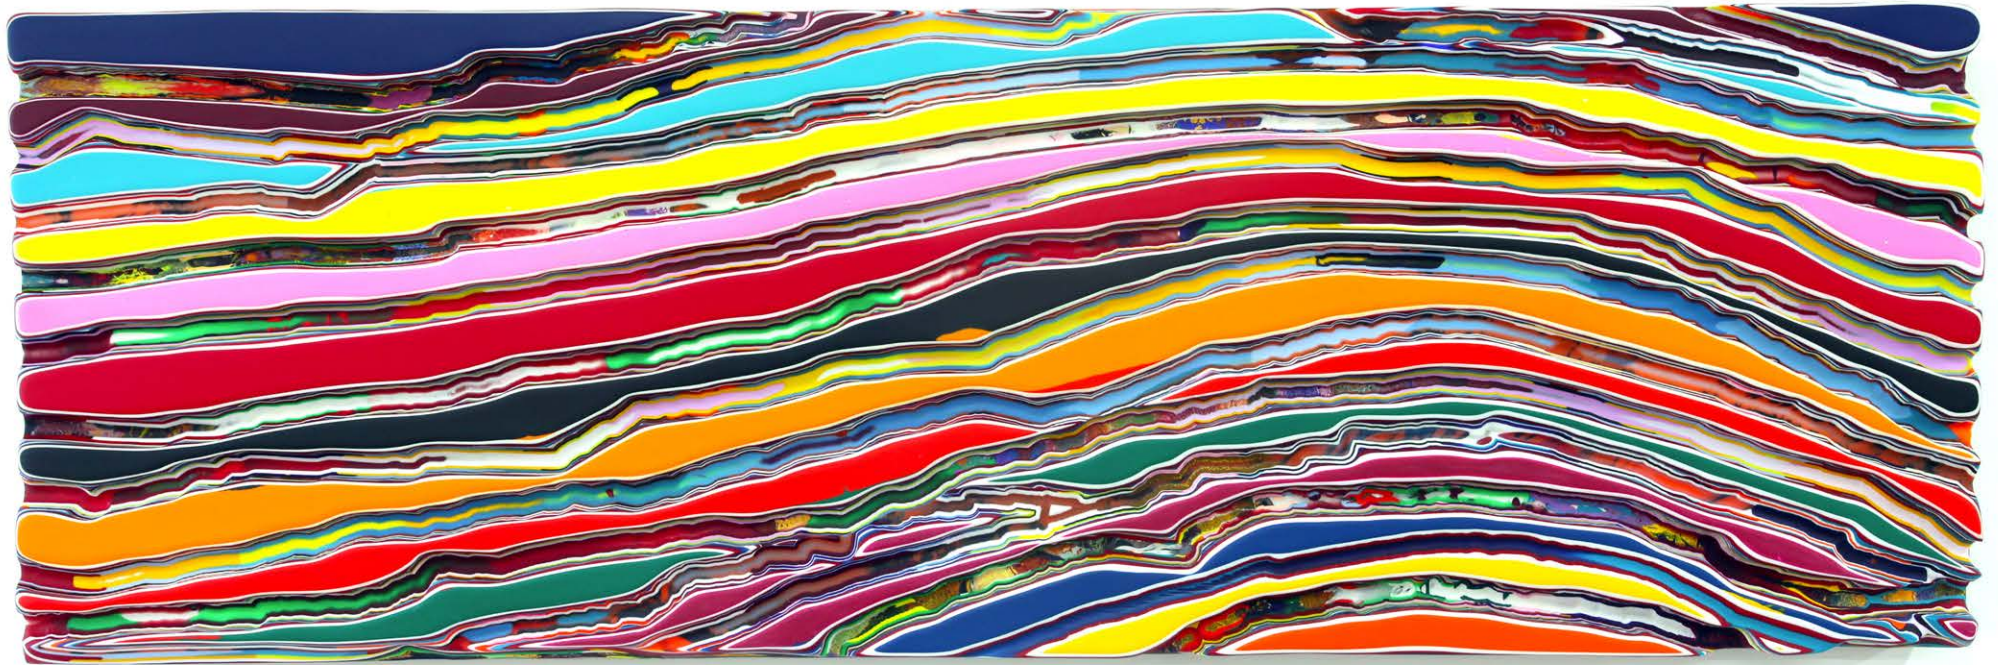

Taubert
Contemporary

Markus Linnenbrink
SOUNDWITHOUTAPLAN, 2024

epoxy resin on wood

61 x 182,8 cm
24.0 x 72.0 inches
2.0 x 6.0 feet