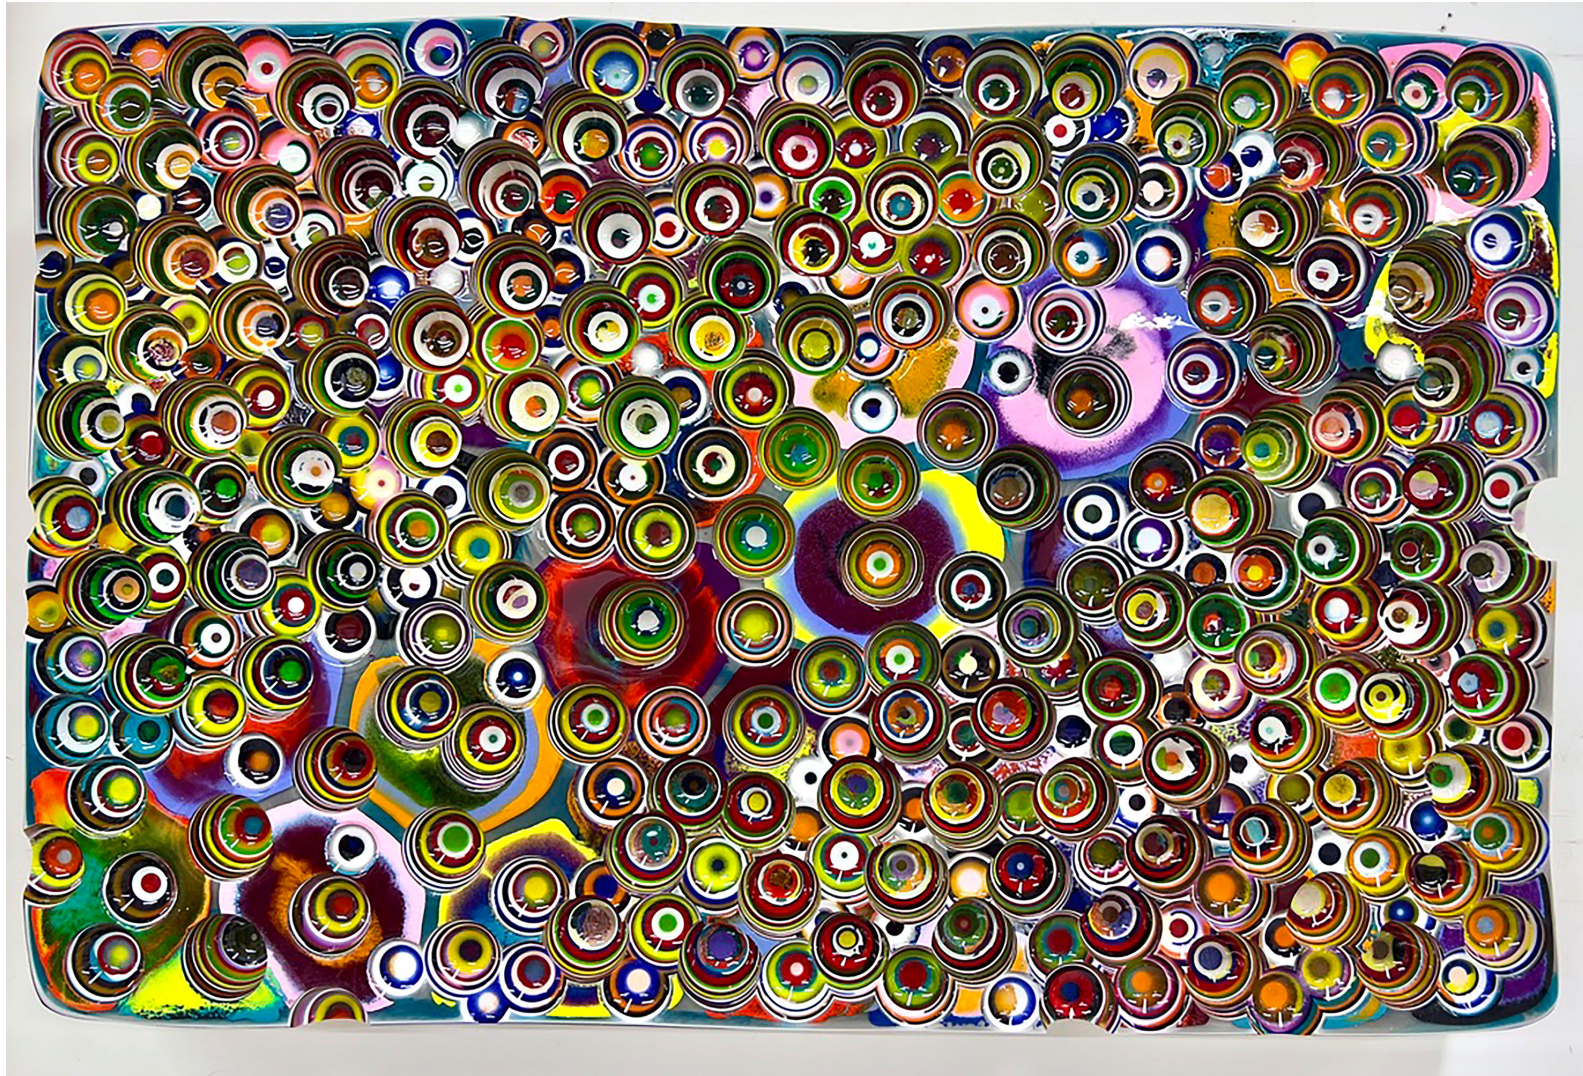

Taubert
Contemporary

Markus Linnenbrink
FACELESSDREAM, 2024

epoxy resin on wood

91,4 x 61 cm
36.0 x 24.0 inches
3.0 x 2.0 feet

Taubert
Contemporary

Markus Linnenbrink
KUSCHELROCK, 2024

epoxy resin on wood

43,2 x 43,2 cm
17.0 x 17.0 inches

Taubert
Contemporary

Markus Linnenbrink
LUCKYGETSTHEMESSAGE, 2023

sold

epoxy resin on wood

122 x 152,4 cm
48.0 x 60.0 inches
4.0 x 5.0 feet

Taubert
Contemporary

Markus Linnenbrink
KINDFORTODAY, 2023

epoxy resin on wood

61 x 91,4 cm
24.0 x 36.0 inches
2.0 x 3.0 feet

Taubert
Contemporary

Markus Linnenbrink
WEMEASURETHEHEARTWITHAFIST, 2021

epoxy resin and pigments on wood

61 x 243,8 cm
24.0 x 96.0 inches
2.0 x 8.0 feet

Taubert
Contemporary