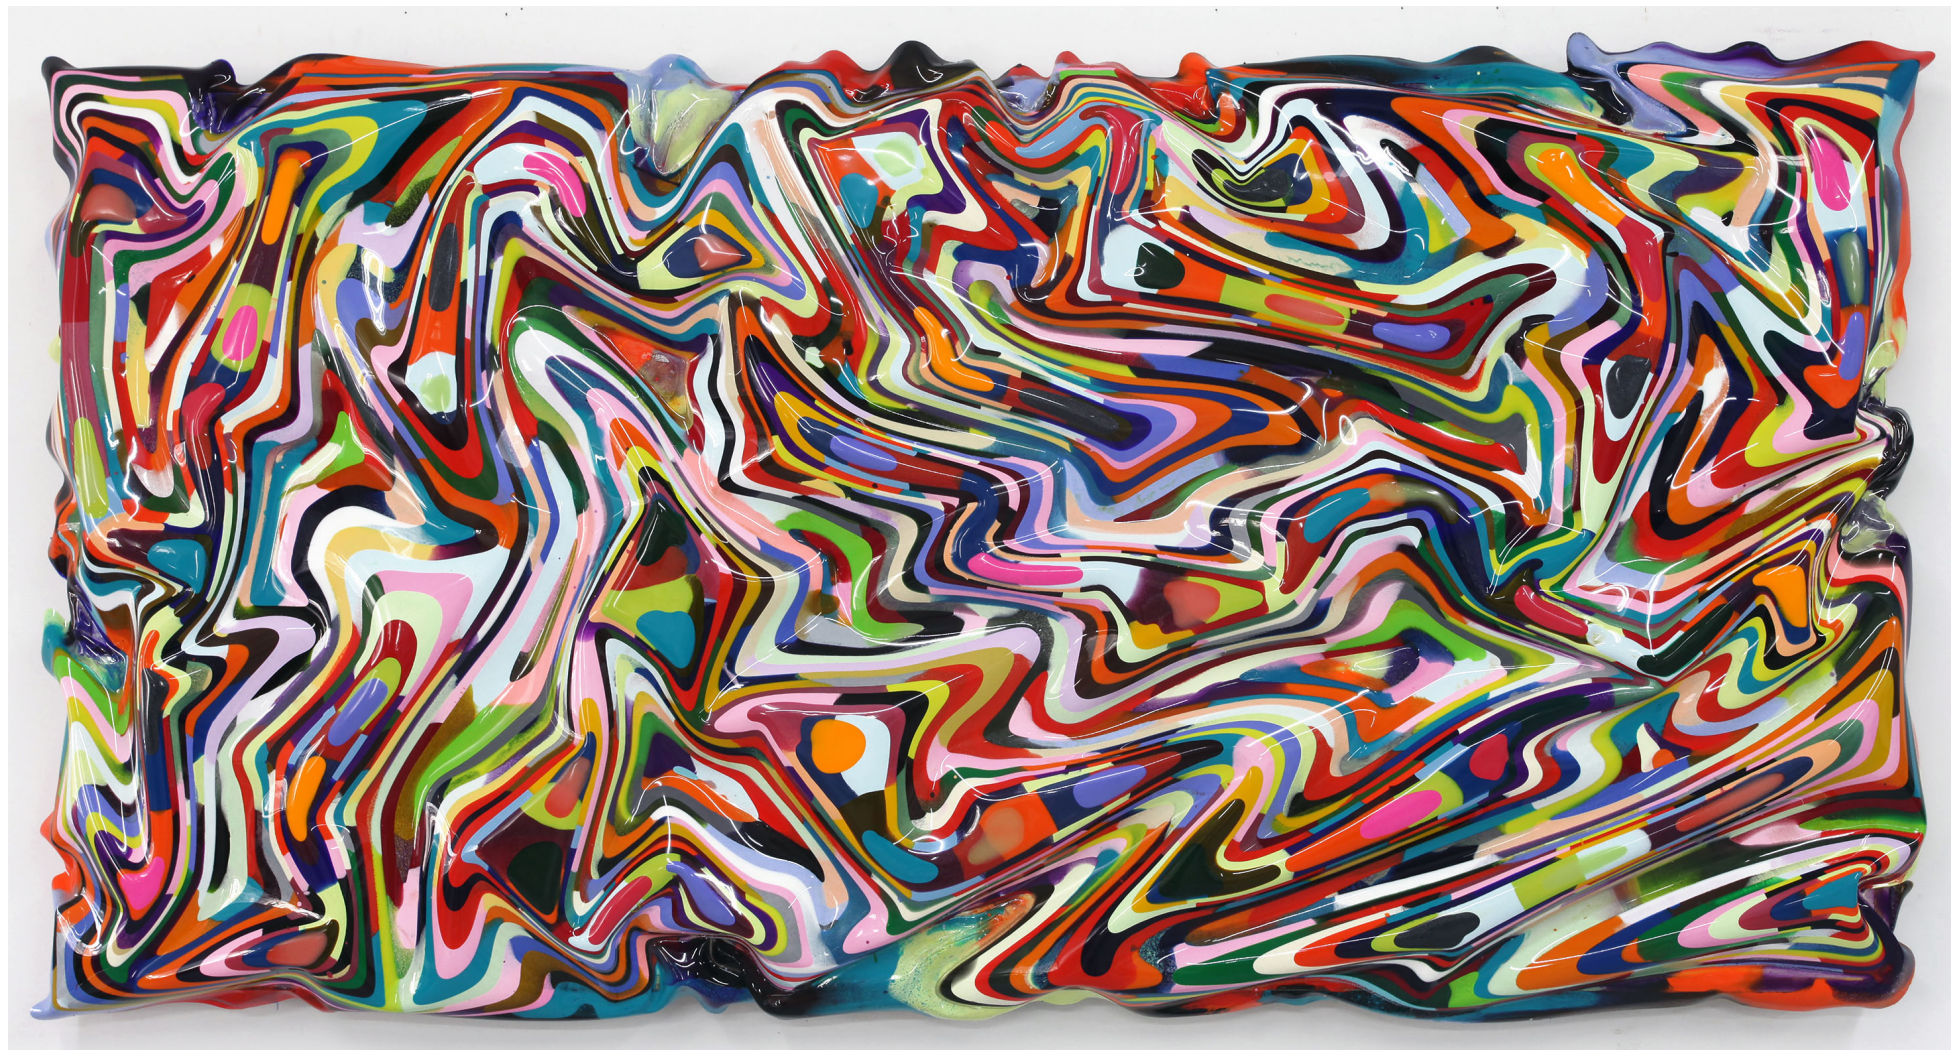

Taubert
Contemporary

Markus Linnenbrink
APLACEIKNOWAKIDLIKEYOU, 2024

epoxy resin on wood

91,4 x 182,9 cm
36.0 x 72.0 inches
3.0 x 6.0 feet

Taubert
Contemporary

Markus Linnenbrink
THEGREATESTMANINTHEWORLD, 2023