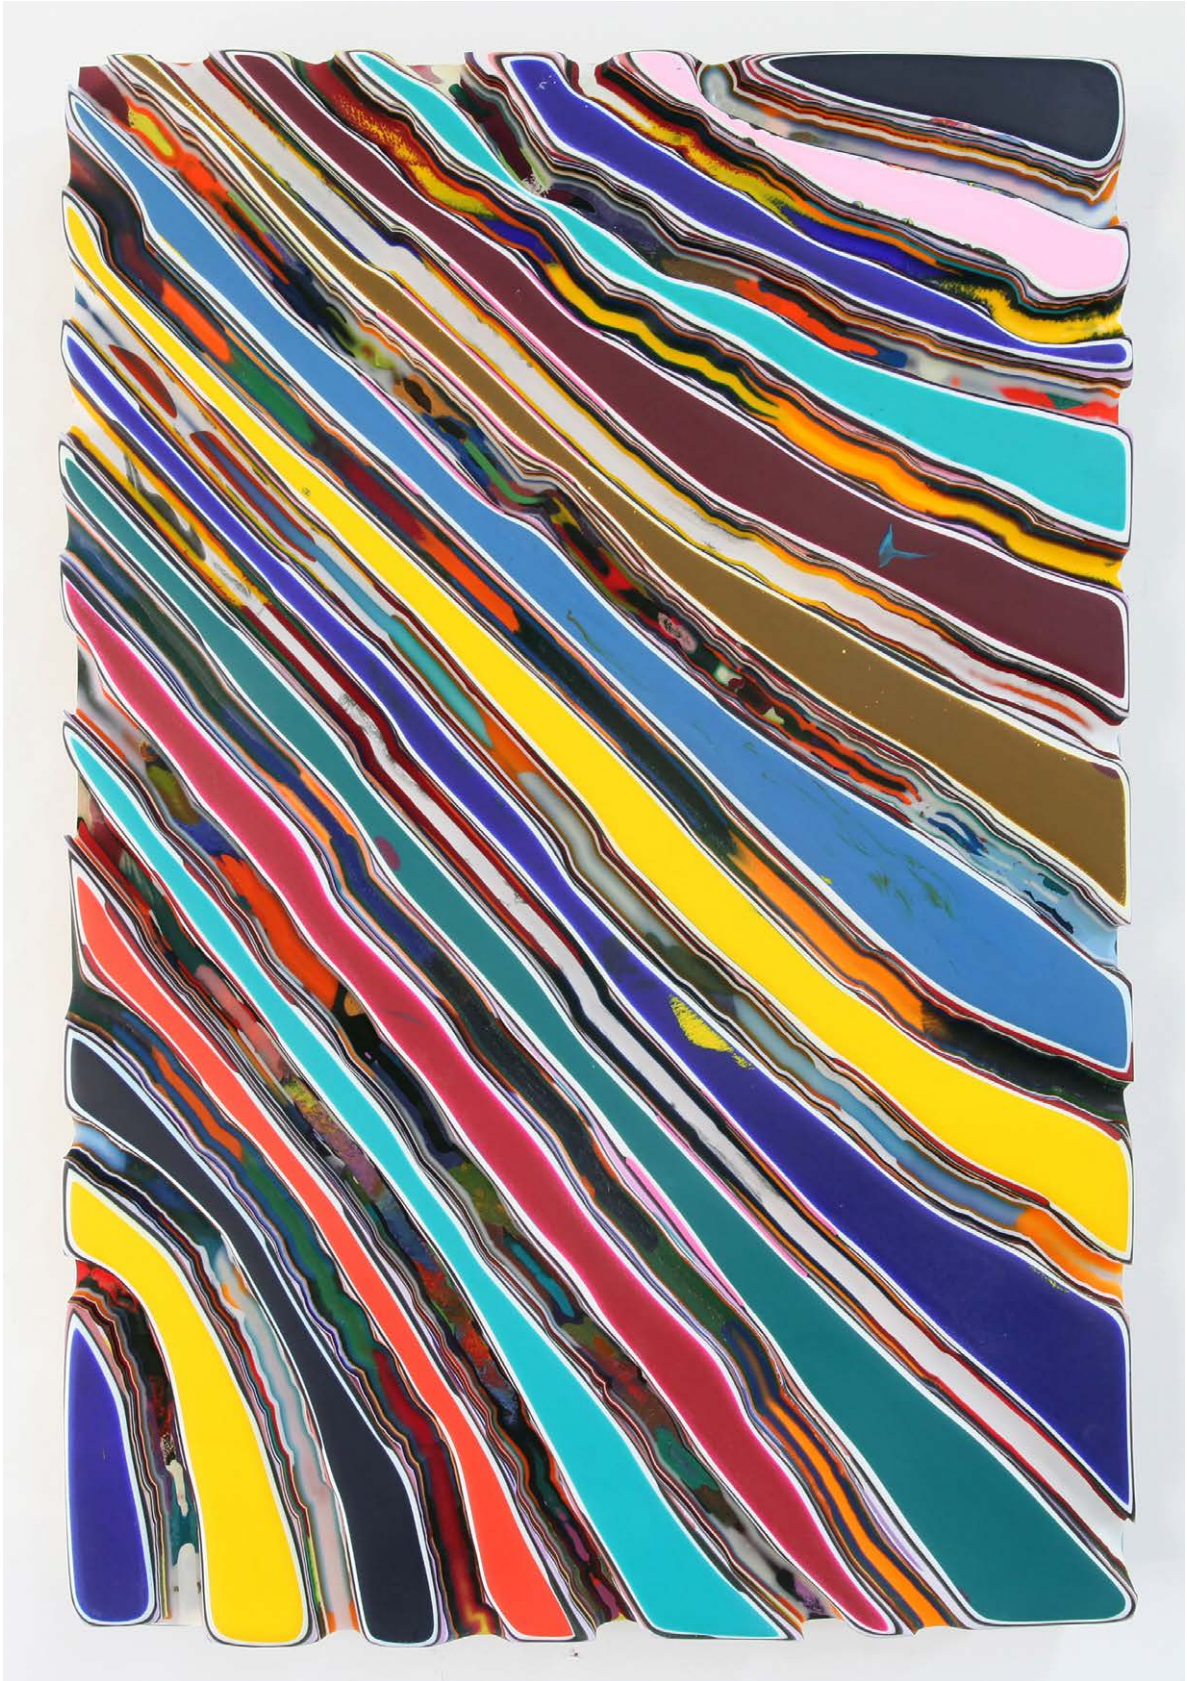

Taubert
Contemporary

Markus Linnenbrink

LETITGROW, 2024

sold

epoxy resin on wood

91,4 x 61 cm

36.0 x 24.0 inches

3.0 x 2.0 feet