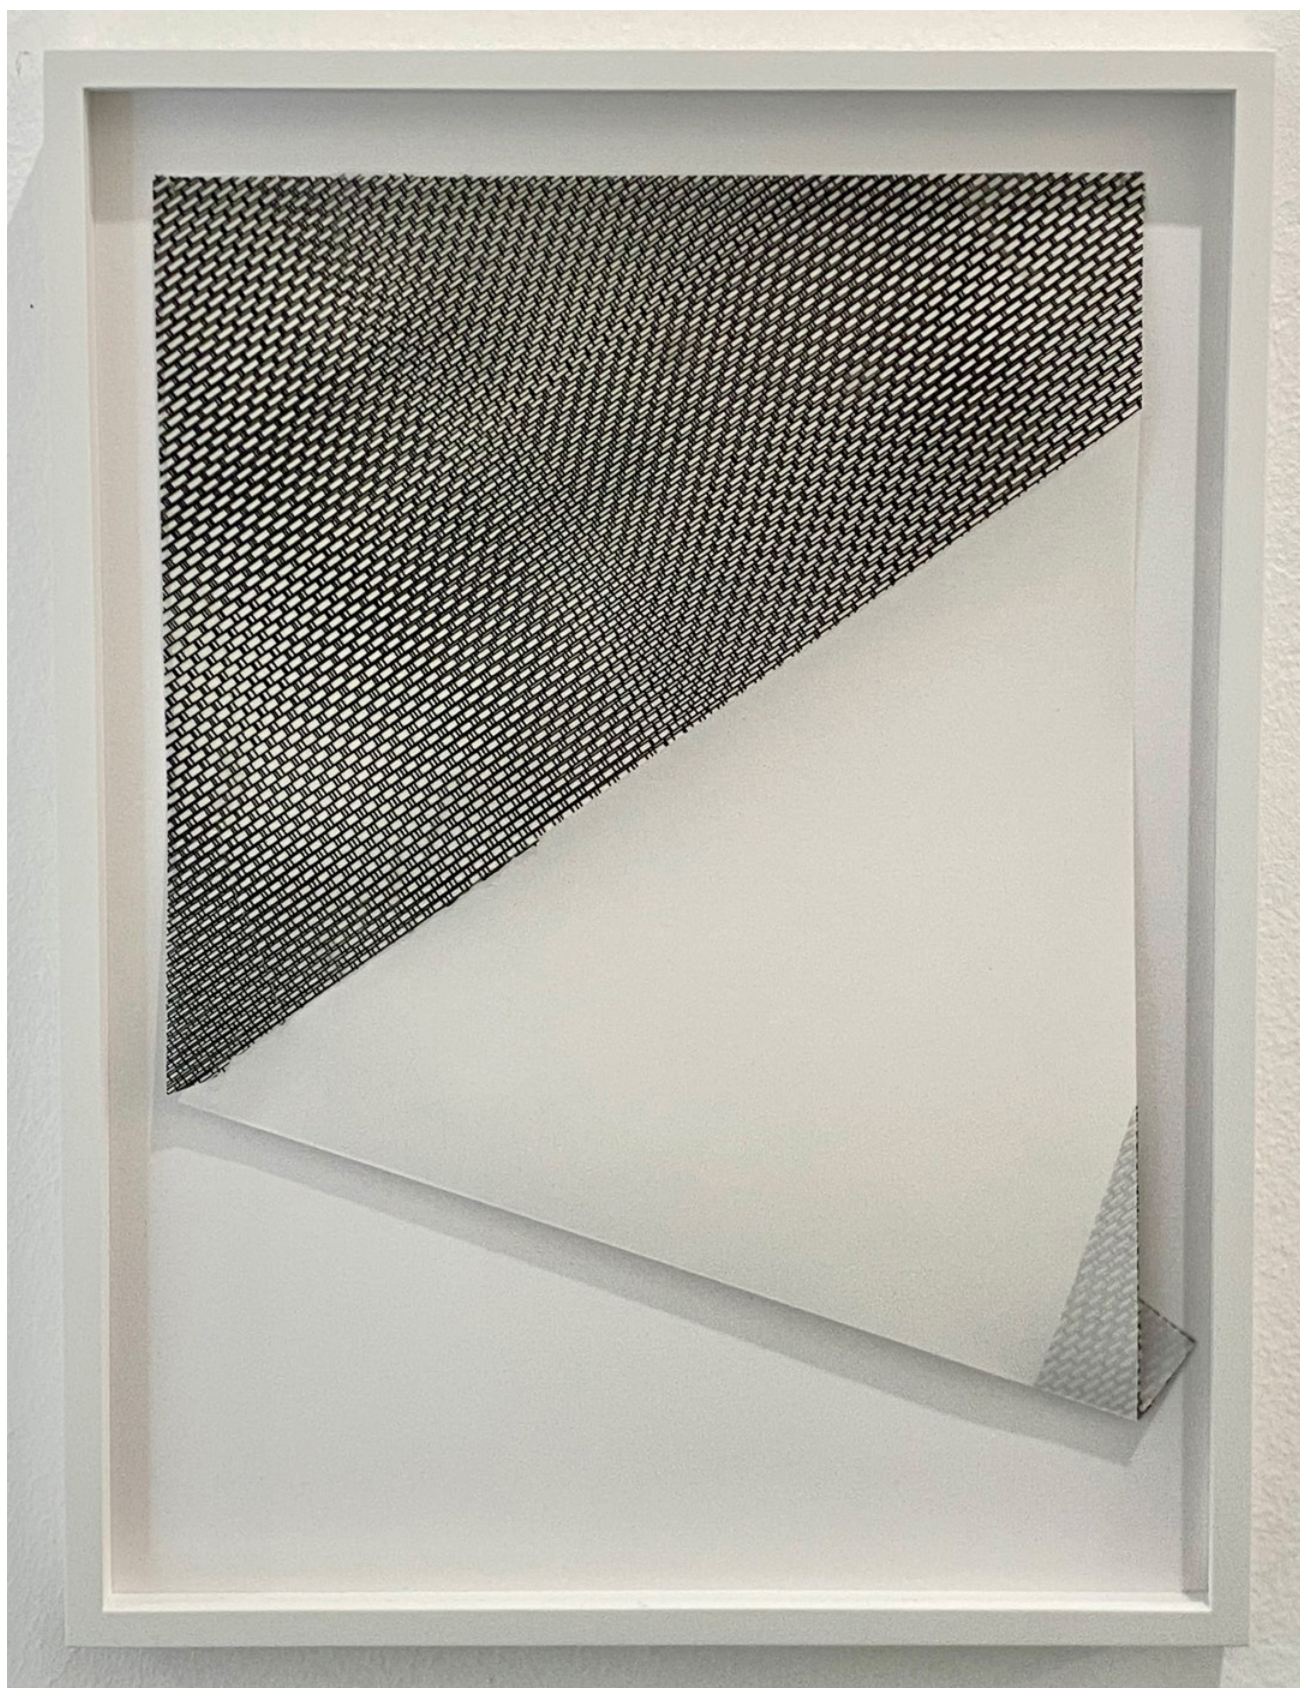

Taubert
Contemporary

Albert Weis

folder R-378.378.378, 2025

screen prints on folded paper

framed: 13.6 x 10.2 inches

29,7 x 21 cm

11.7 x 8.3 inches