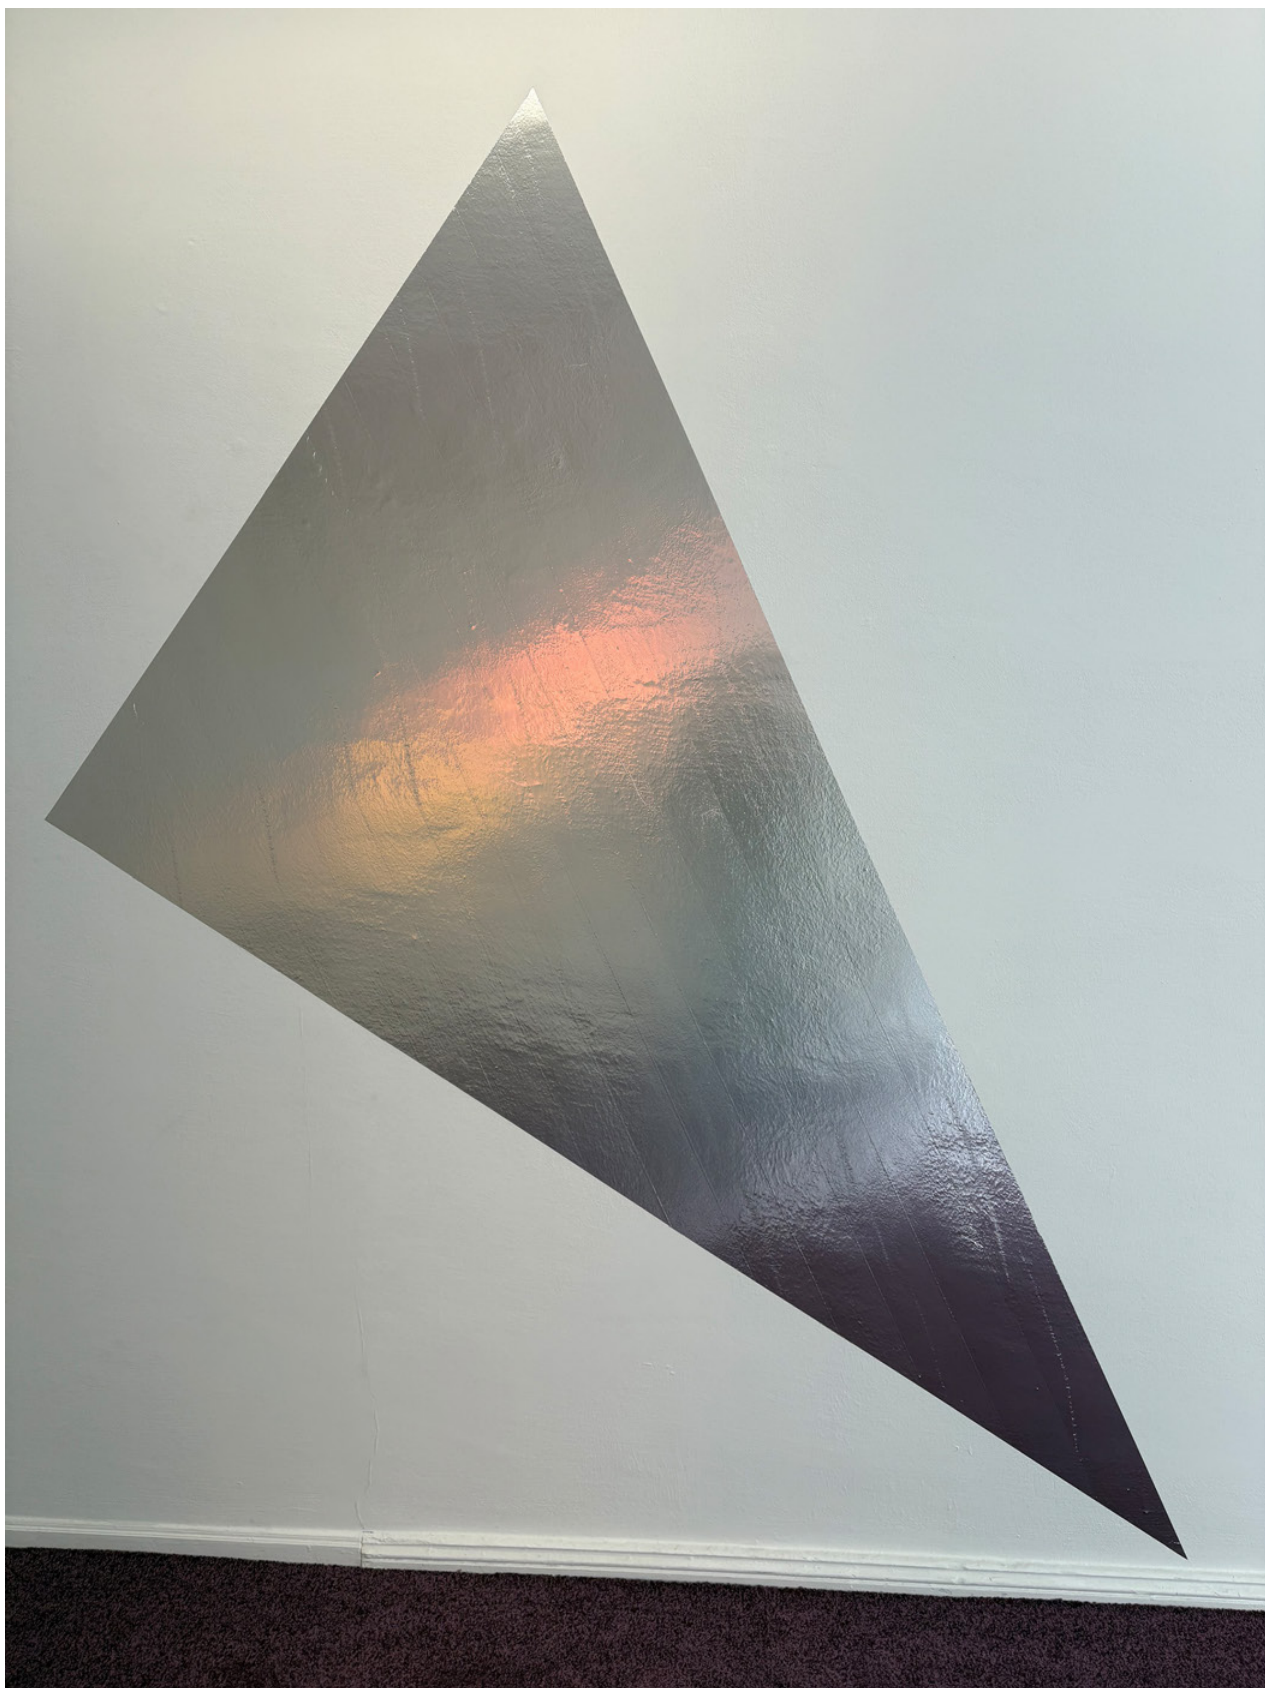

Taubert
Contemporary

Albert Weis
cadence, 2026

carpets in various sizes and colors
price on request

Taubert
Contemporary

Albert Weis
taped, 2026

aluminum adhesive tape
variable sizes

252 x 205 cm
99.2 x 80.7 inches
8.3 x 6.7 feet

Taubert
Contemporary

Albert Weis
kristalline (pink), 2026

aluminum, neon, transformer
edition: 5 + 2 AP, 2/5

36 x 24 x 20 cm
14.2 x 9.4 x 7.9 inch
1.2 x 0.8 x 0.7 feet

Taubert
Contemporary

Albert Weis
kristalline (orange), 2026

aluminum, neon, transformer
edition: 5 + 2 AP, 1/5

40 x 49 x 26 cm
15.7 x 19.3 x 10.2 inch
1.3 x 1.6 x 0.9 feet

Taubert
Contemporary

Albert Weis
kristalline (yellow), 2026

aluminum, neon, transformer
edition: 5 + 2 AP, 2/5

40 x 64 x 33 cm
15.7 x 25.2 x 13.0 inch
1.3 x 2.1 x 1.1 feet

Taubert
Contemporary

Albert Weis
kristalline (blue), 2026

aluminum, neon, transformer
edition: 5 + 2 AP, 1/5

44 x 36 x 29 cm
17.3 x 14.2 x 11.4 inch
1.4 x 1.2 x 0.1 feet