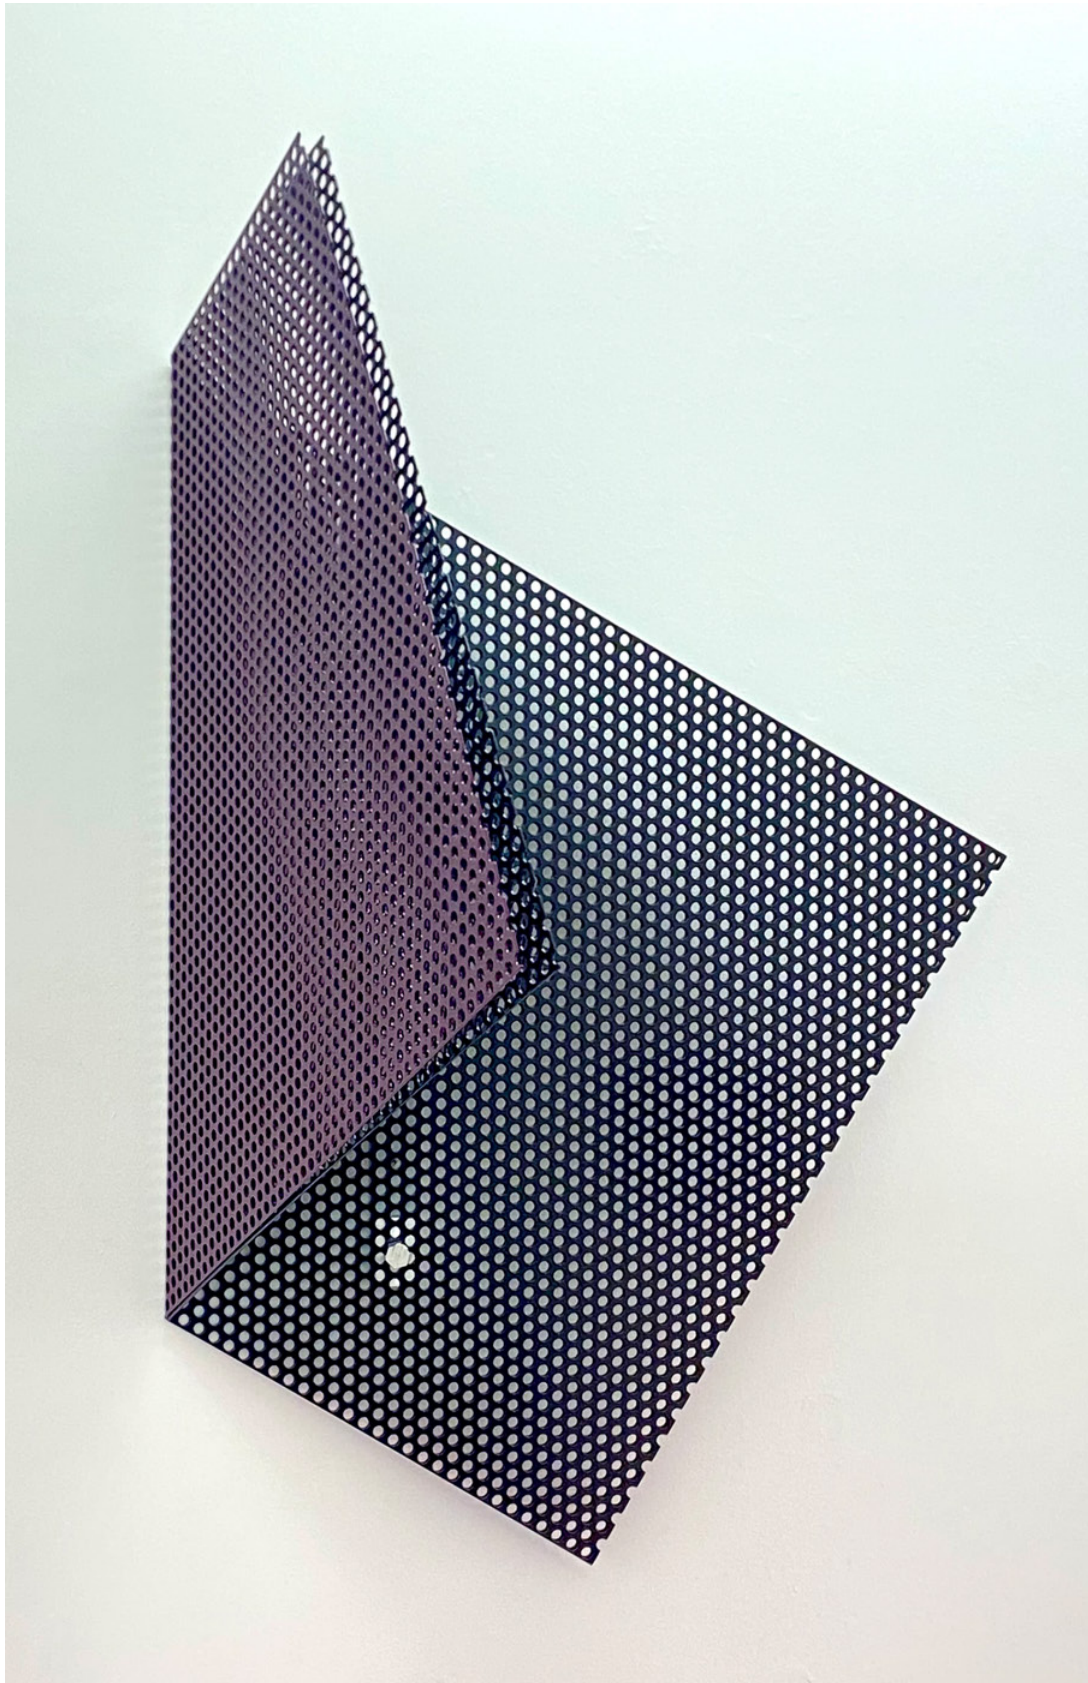

Taubert
Contemporary

Albert Weis

faltung 10-15/9016, 2026

powder-coated and folded
perforated aluminum sheets
(purple/black)

119 x 73 x 57 cm
46.9 x 28.7 x 22.4 inch
3.9 x 2.4 x 1.8 feet