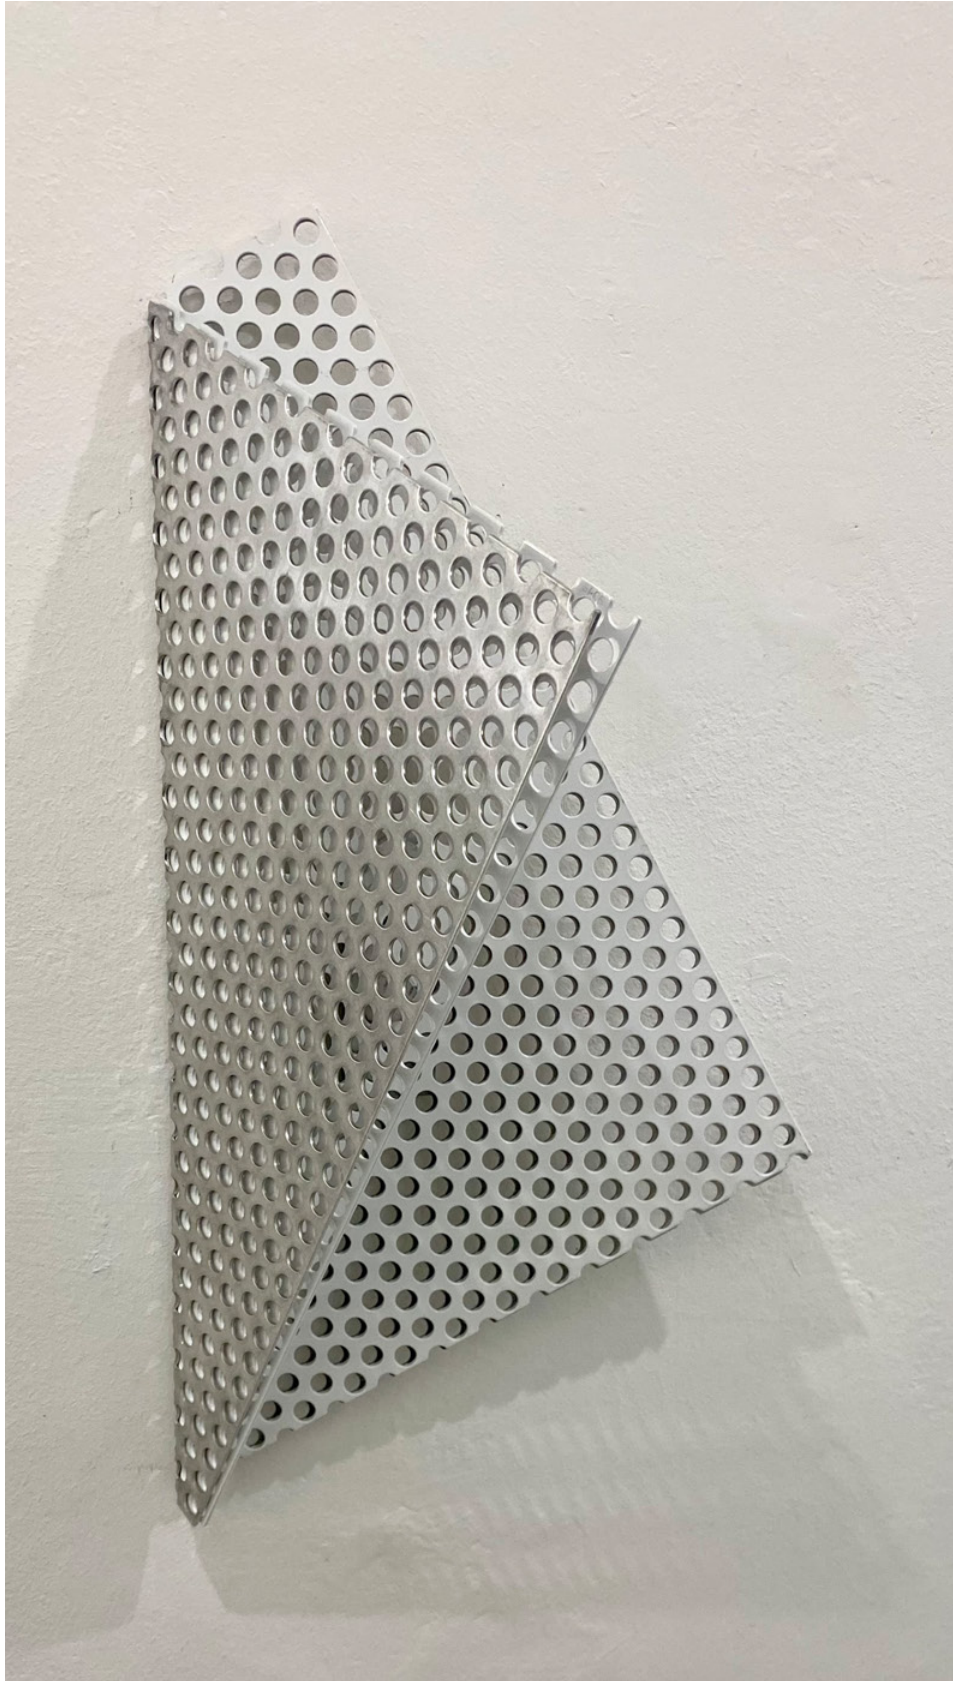

Taubert
Contemporary

Albert Weis
kristalline (pink), 2026

aluminum, neon, transformer
edition: 5 + 2 AP, 2/5

36 x 24 x 20 cm
14.2 x 9.4 x 7.9 inch
1.2 x 0.8 x 0.7 feet

Taubert
Contemporary

Albert Weis
kristalline (orange), 2026

Taubert
Contemporary

Albert Weis
philarmonie (meteore), 2026

hand-blown glass (30 pieces)
dimensions vary

257 x 255 x 10 cm
101.2 x 100.4 x 3.9 inch

Taubert
Contemporary

Albert Weis
philharmonie (garde), 2026

aluminum

257 x 255 x 10 cm
101.2 x 100.4 x 3.9 inch
8.4 x 8.4 x 0.3 feet

Taubert
Contemporary

Albert Weis
parts, 2021

aluminum, neon, transformer

35 x 54 x 34 cm
13.8 x 21.3 x 13.4 inch
1.1 x 1.7 x 1.1 feet

Taubert
Contemporary

Albert Weis
faltung 10-15/9016, 2026

powder-coated and folded
perforated aluminum sheets
silver/white)

55 x 24 x 25 cm
21.7 x 9.5 x 9.8 inch
1.8 x 0.8 x 0.8 feet

Taubert
Contemporary

Albert Weis