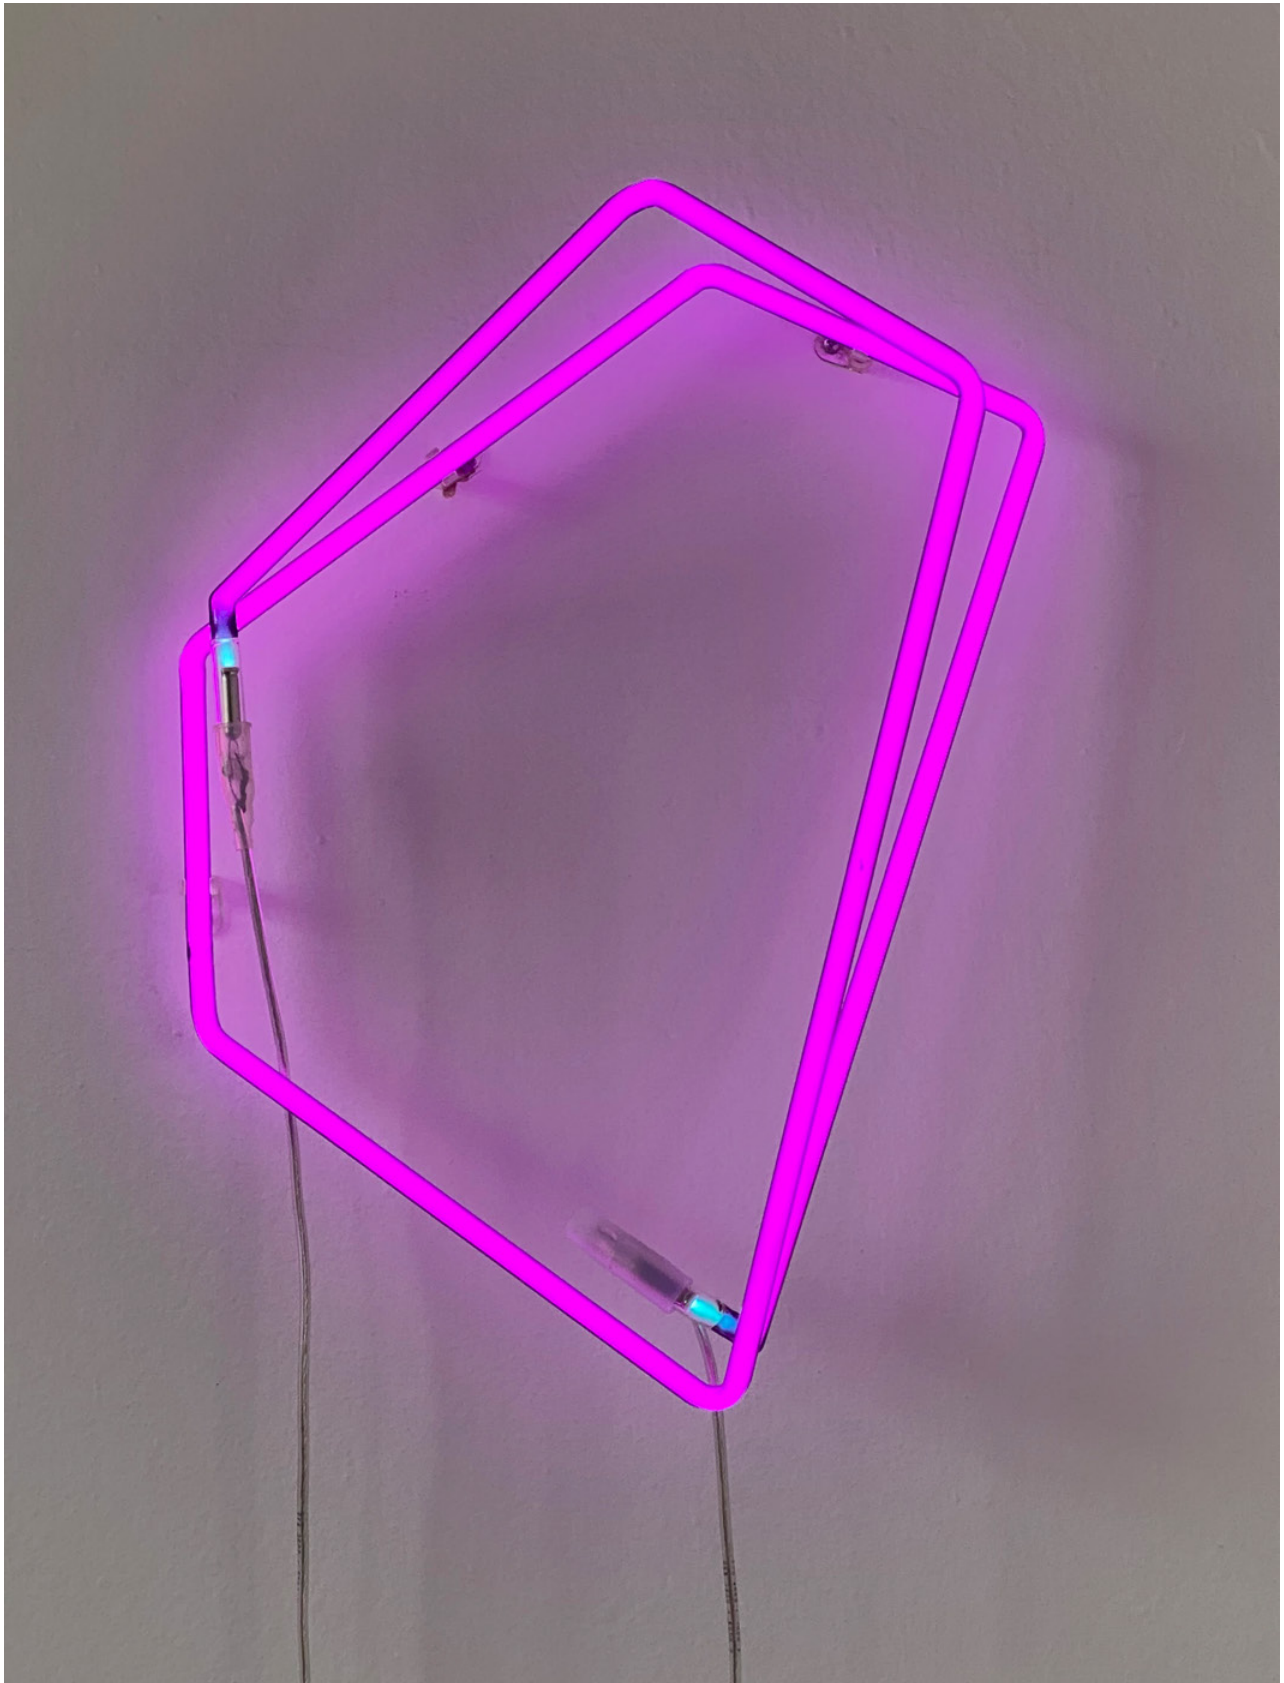

Taubert
Contemporary

Albert Weis
kristalline (pink), 2026

aluminum, neon, transformer
edition: 5 + 2 AP, 2/5

36 x 24 x 20 cm
14.2 x 9.4 x 7.9 inch
1.2 x 0.8 x 0.7 feet

Taubert
Contemporary

Albert Weis
kristalline (orange), 2026

40 x 64 x 33 cm
15.7 x 25.2 x 13.0 inch
1.3 x 2.1 x 1.1 feet

Taubert
Contemporary

Albert Weis
kristalline (blue), 2026

aluminum, neon, transformer
edition: 5 + 2 AP, 1/5

44 x 36 x 29 cm
17.3 x 14.2 x 11.4 inch
1.4 x 1.2 x 0.1 feet

3.5 x 2.6 feet

Taubert
Contemporary

Albert Weis
kristalline (green), 2026

aluminum, neon, transformer,
colored Murano glass
edition: 5 + 2 AP, 1/5

46 x 39 x 19 cm
18.0 x 15.4 x 7.5 inch
1.5 x 1.3 x 0.6 feet

Taubert
Contemporary

Albert Weis
kristalline (violet), 2026

aluminum, neon, transformer,
colored Murano glass
edition: 5 + 2 AP, 1/5

49 x 38 x 25 cm
19.3 x 15.0 x 9.8 inch
1.6 x 1.2 x 0.8 feet

Taubert
Contemporary