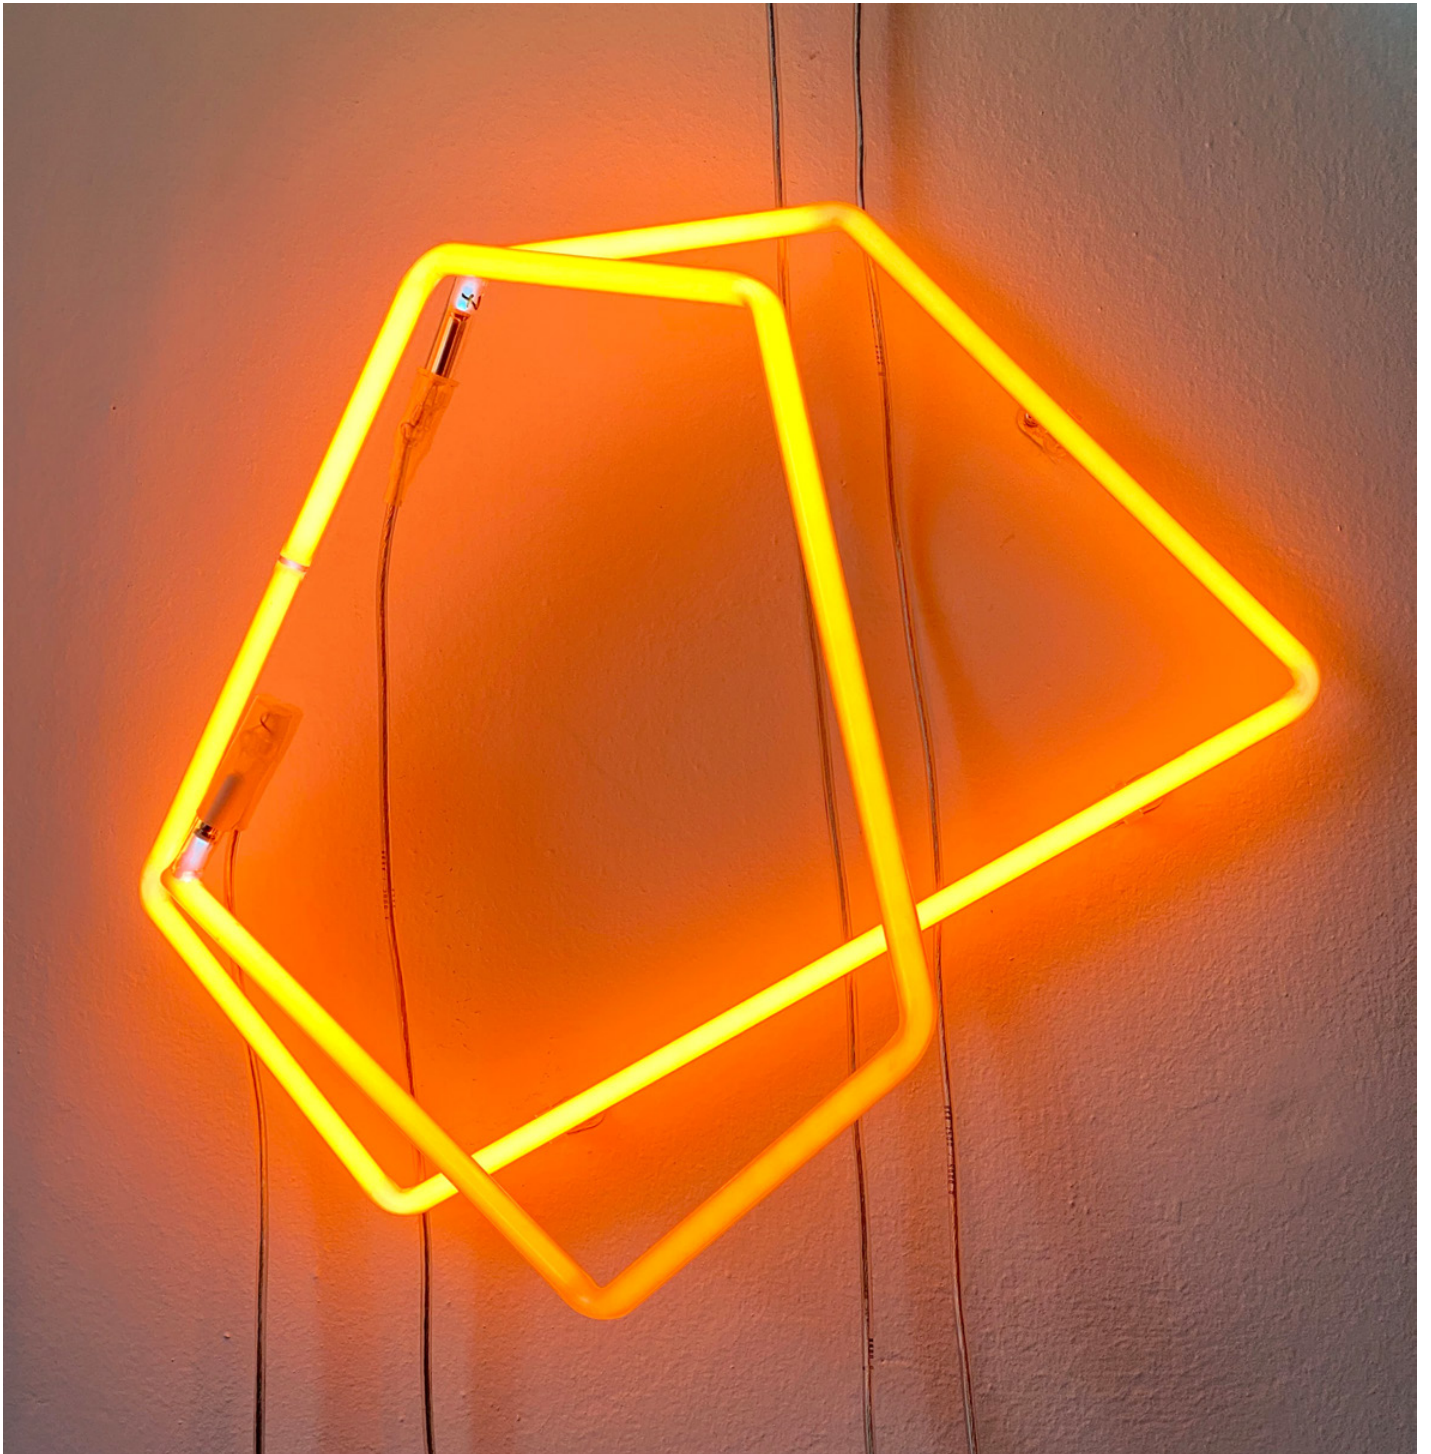

Taubert
Contemporary

Albert Weis
cadence, 2026

carpets in various sizes and colors
price on request

Taubert
Contemporary

Albert Weis
taped, 2026

aluminum adhesive tape
variable sizes

252 x 205 cm
99.2 x 80.7 inches
8.3 x 6.7 feet

Taubert
Contemporary

Albert Weis
kristalline (pink), 2026

aluminum, neon, transformer
edition: 5 + 2 AP, 2/5

36 x 24 x 20 cm
14.2 x 9.4 x 7.9 inch
1.2 x 0.8 x 0.7 feet

Taubert
Contemporary

Albert Weis
kristalline (orange), 2026

aluminum, neon, transformer
edition: 5 + 2 AP, 1/5

40 x 49 x 26 cm
15.7 x 19.3 x 10.2 inch
1.3 x 1.6 x 0.9 feet

Taubert
Contemporary

Albert Weis
kristalline (yellow), 2026

aluminum, neon, transformer
edition: 5 + 2 AP, 2/5

40 x 64 x 33 cm
15.7 x 25.2 x 13.0 inch
1.3 x 2.1 x 1.1 feet

Taubert
Contemporary

Albert Weis
kristalline (blue), 2026

aluminum, neon, transformer
edition: 5 + 2 AP, 1/5

44 x 36 x 29 cm
17.3 x 14.2 x 11.4 inch
1.4 x 1.2 x 0.1 feet