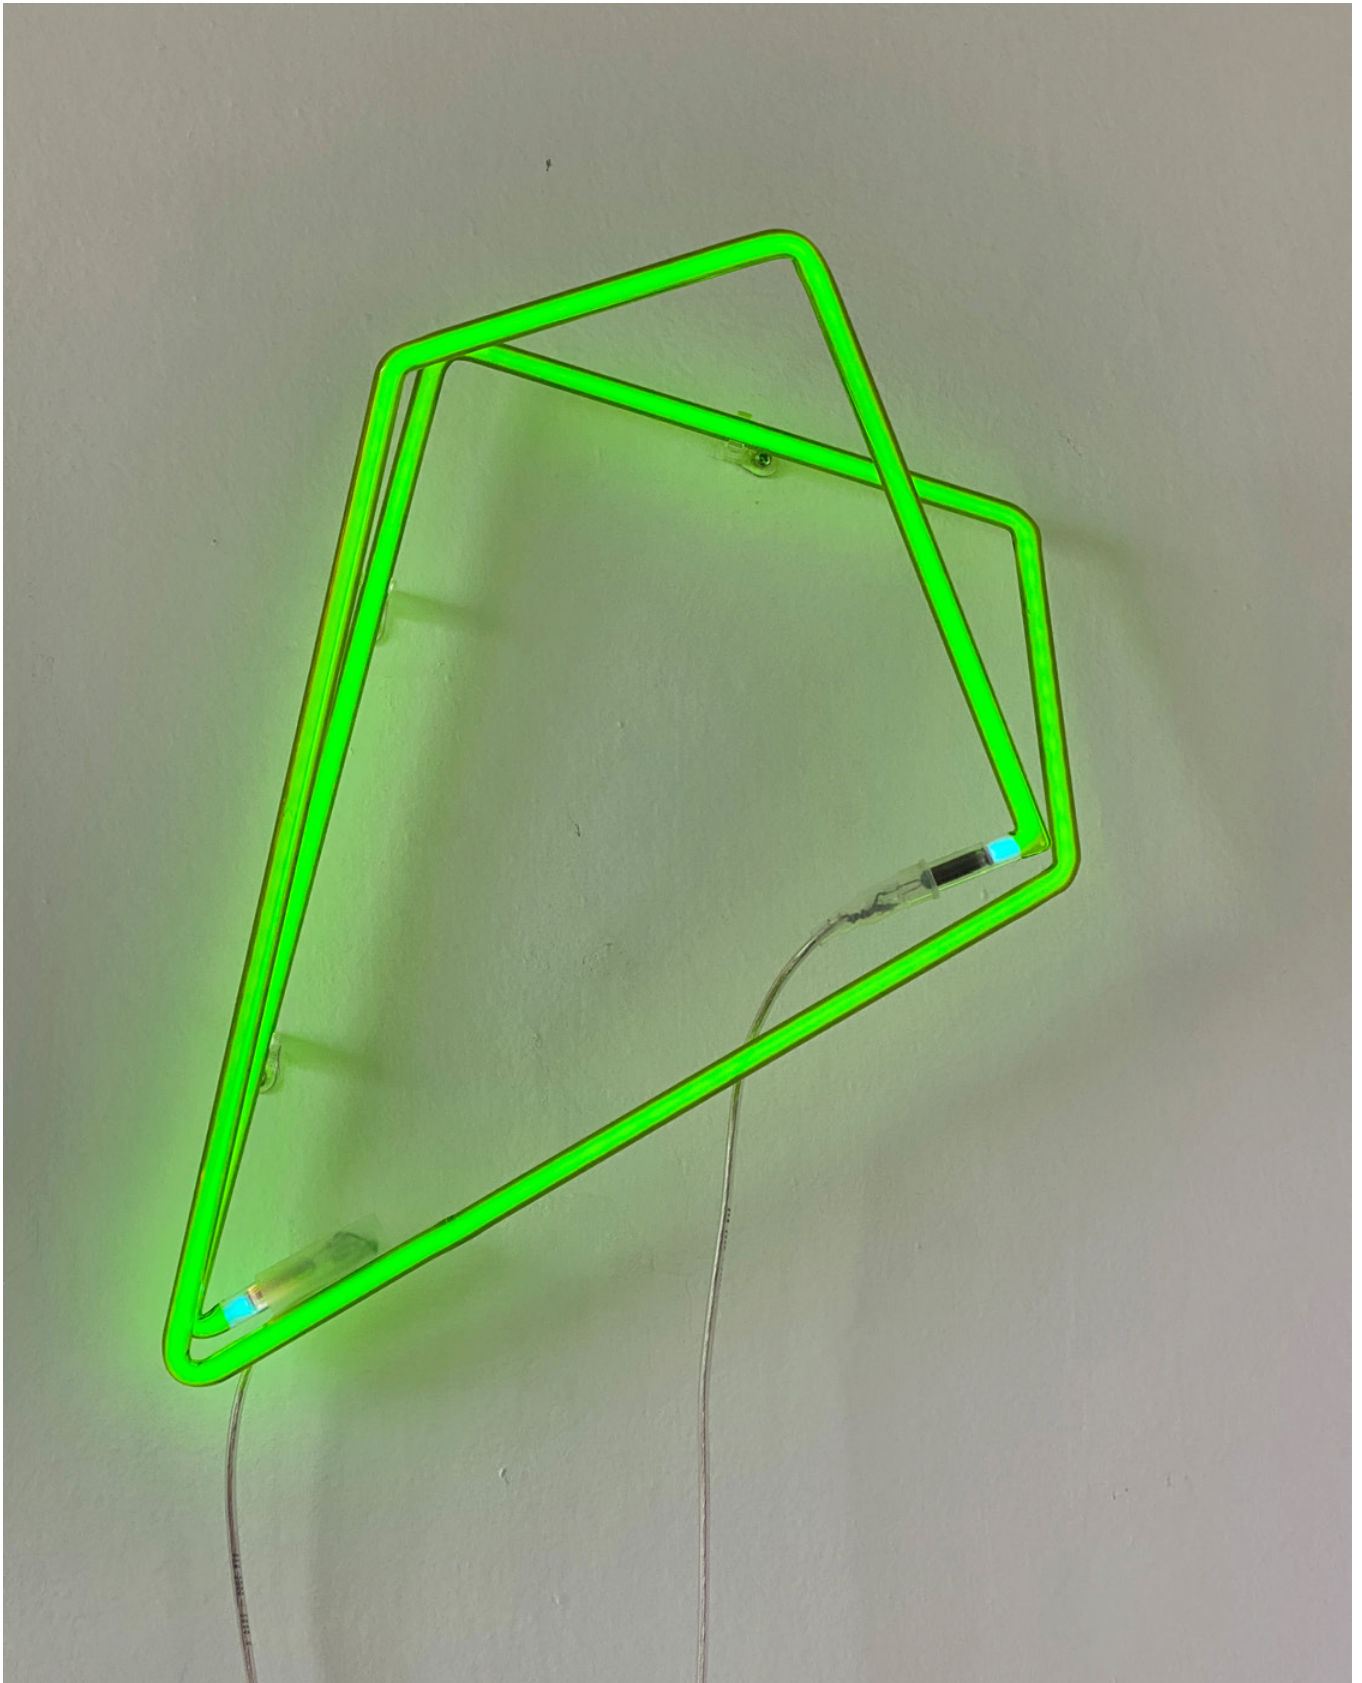

Taubert
Contemporary

Albert Weis
kristalline (green), 2026

aluminum, neon, transformer,
colored Murano glass
edition: 5 + 2 AP, 1/5

46 x 39 x 19 cm
18.0 x 15.4 x 7.5 inch
1.5 x 1.3 x 0.6 feet